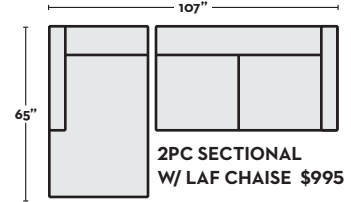

2PC SECTIONAL W/ LAF CHAISE $995

- ☐ #306424 BEACH
- ☐ #306441 TWILIGHT

2PC FULL MEMORY FOAM SLEEPER SECTIONAL W/ LAF CHAISE $1,495

- ☐ #306426 BEACH
- ☐ #306443 TWILIGHT