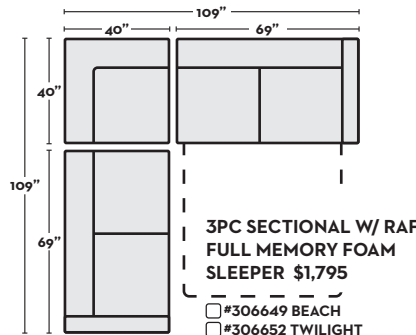

- #306427 BEACH
- #306444 TWILIGHT

4PC FL MEMORY FOAM SLEEPER SECT. W/ RAF CHAISE \$2,195

- #306429 BEACH
- #306446 TWILIGHT

4PC SECTIONAL W/ LAF CHAISE \$1,695

- #306428 BEACH
- #306445 TWILIGHT

4PC FL MEMORY FOAM SLEEPER SECT. W/ LAF CHAISE \$2,195

- #306430 BEACH
- #306447 TWILIGHT

3PC SECTIONAL W/ LAF FULL MEMORY FOAM SLEEPER \$1,795

- #306648 BEACH
- #306651 TWILIGHT

3PC SECTIONAL W/ RAF FULL MEMORY FOAM SLEEPER \$1,795

- #306649 BEACH
- #306652 TWILIGHT