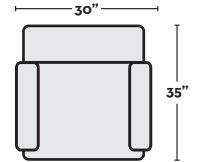

3PC SECTIONAL $1,295

SWIVEL GLIDER CHAIR $495

- ☐ #317751