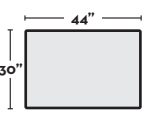

STORAGE OTTOMAN \$395

- #306422 BEACH
- #306439 TWILIGHT

LAF LOVESEAT \$510

- #306416 BEACH
- #306433 TWILIGHT

WITH FULL MEMORY FOAM SLEEPER \$1,010

- #306414 BEACH
- #306431 TWILIGHT

RAF LOVESEAT \$510

- #306417 BEACH
- #306434 TWILIGHT