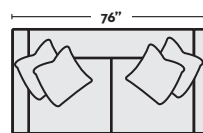

LOVESEAT $740

- ☐ #322797 BEACH
- ☐ #322814 TWILIGHT