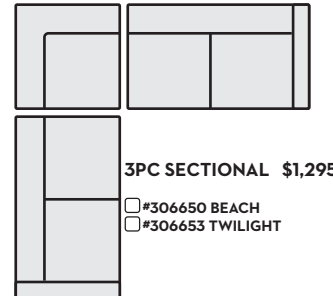

- #306427 BEACH
- #306444 TWILIGHT

4PC FL MEMORY FOAM SLEEPER SECT. W/ RAF CHAISE \$2,195

- #306429 BEACH
- #306446 TWILIGHT

4PC SECTIONAL W/ LAF CHAISE \$1,695

- #306428 BEACH
- #306445 TWILIGHT

4PC FL MEMORY FOAM SLEEPER SECT. W/ LAF CHAISE \$2,195

- #306430 BEACH
- #306447 TWILIGHT

3PC SECTIONAL W/ LAF FULL MEMORY FOAM SLEEPER \$1,795

- #306648 BEACH
- #306651 TWILIGHT

3PC SECTIONAL W/ RAF FULL MEMORY FOAM SLEEPER \$1,795

- #306649 BEACH
- #306652 TWILIGHT