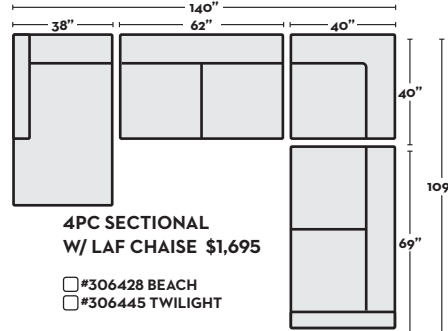

First Name: _____ Last Name: _____

Customer Signature: _____ Date: _____

Sales Person Name: _____

Sale Order Number: _____

2PC SECTIONAL W/ RAF CHAISE \$995

- #306423 BEACH
- #306440 TWILIGHT

2PC FULL MEMORY FOAM SLEEPER SECTIONAL W/ RAF CHAISE \$1,495

- #306425 BEACH
- #306442 TWILIGHT

2PC SECTIONAL W/ LAF CHAISE \$995

- #306424 BEACH
- #306441 TWILIGHT

2PC FULL MEMORY FOAM SLEEPER SECTIONAL W/ LAF CHAISE \$1,495

- #306426 BEACH
- #306443 TWILIGHT

4PC SECTIONAL W/ RAF CHAISE \$1,695

- #306427 BEACH
- #306444 TWILIGHT

4PC FL MEMORY FOAM SLEEPER SECT. W/ RAF CHAISE \$2,195

- #306429 BEACH
- #306446 TWILIGHT

4PC SECTIONAL W/ LAF CHAISE \$1,695

- #306428 BEACH
- #306445 TWILIGHT

4PC FL MEMORY FOAM SLEEPER SECT. W/ LAF CHAISE \$2,195

- #306430 BEACH
- #306447 TWILIGHT

3PC SECTIONAL W/ LAF FULL MEMORY FOAM SLEEPER \$1,795

- #306648 BEACH
- #306651 TWILIGHT

3PC SECTIONAL W/ RAF FULL MEMORY FOAM SLEEPER \$1,795

- #306649 BEACH
- #306652 TWILIGHT