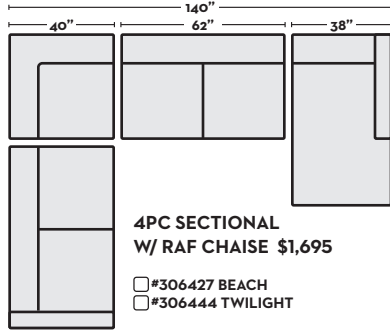

First Name: _____ Last Name: _____

Customer Signature: _____ Date: _____

Sales Person Name: _____

Sale Order Number: _____

2PC SECTIONAL W/ RAF CHAISE \$995

- #306423 BEACH
- #306440 TWILIGHT

2PC FULL MEMORY FOAM SLEEPER SECTIONAL W/ RAF CHAISE \$1,495

- #306425 BEACH
- #306442 TWILIGHT

2PC SECTIONAL W/ LAF CHAISE \$995

- #306424 BEACH
- #306441 TWILIGHT

2PC FULL MEMORY FOAM SLEEPER SECTIONAL W/ LAF CHAISE \$1,495

- #306426 BEACH
- #306443 TWILIGHT

4PC SECTIONAL W/ RAF CHAISE \$1,695

- #306427 BEACH
- #306444 TWILIGHT

4PC FL MEMORY FOAM SLEEPER SECT. W/ RAF CHAISE \$2,195

- #306429 BEACH
- #306446 TWILIGHT

4PC SECTIONAL W/ LAF CHAISE \$1,695

- #306428 BEACH
- #306445 TWILIGHT

4PC FL MEMORY FOAM SLEEPER SECT. W/ LAF CHAISE \$2,195

- #306430 BEACH
- #306447 TWILIGHT

3PC SECTIONAL W/ LAF FULL MEMORY FOAM SLEEPER \$1,795

- #306648 BEACH
- #306651 TWILIGHT

3PC SECTIONAL W/ RAF FULL MEMORY FOAM SLEEPER \$1,795

- #306649 BEACH
- #306652 TWILIGHT