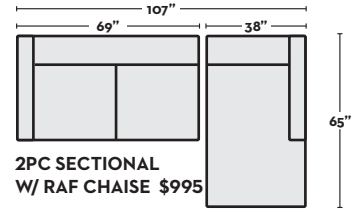

First Name: _____ Last Name: _____

Customer Signature: _____ Date: _____

Sales Person Name: _____

Sale Order Number: _____

2PC SECTIONAL W/ RAF CHAISE \$995

- #306423 BEACH
- #306440 TWILIGHT

2PC FULL MEMORY FOAM SLEEPER SECTIONAL W/ RAF CHAISE \$1,495