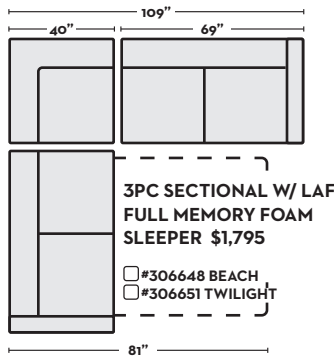

- #306427 BEACH
- #306444 TWILIGHT

4PC FL MEMORY FOAM SLEEPER SECT. W/ RAF CHAISE \$2,195

- #306429 BEACH
- #306446 TWILIGHT

4PC SECTIONAL W/ LAF CHAISE \$1,695

- #306428 BEACH
- #306445 TWILIGHT

4PC FL MEMORY FOAM SLEEPER SECT. W/ LAF CHAISE \$2,195

- #306430 BEACH
- #306447 TWILIGHT

3PC SECTIONAL W/ LAF FULL MEMORY FOAM SLEEPER \$1,795

- #306648 BEACH
- #306651 TWILIGHT

3PC SECTIONAL W/ RAF FULL MEMORY FOAM SLEEPER \$1,795

- #306649 BEACH
- #306652 TWILIGHT