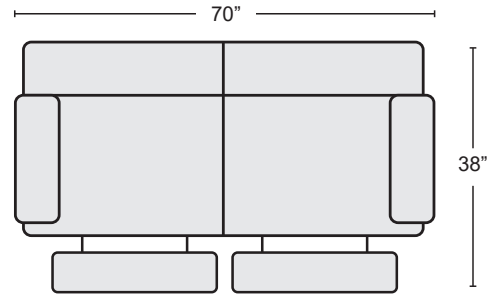

BLUE LEATHER DUAL POWER RECLINING LOVESEAT WITH USB

#242015 $1,250.00 QTY

TAUPE LEATHER DUAL POWER RECLINING LOVESEAT WITH USB

#242023 $1,250.00 QTY