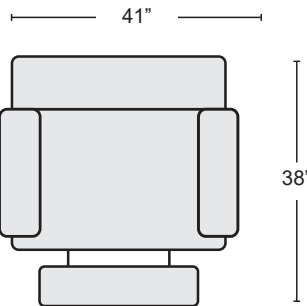

TAUPE LEATHER DUAL POWER RECLINING SOFA WITH USB

#242020 \$1,295.00 QTY

BLUE LEATHER DUAL POWER RECLINING LOVESEAT WITH USB

#242015 \$1,250.00 QTY

TAUPE LEATHER DUAL POWER RECLINING LOVESEAT WITH USB

#242023 \$1,250.00 QTY