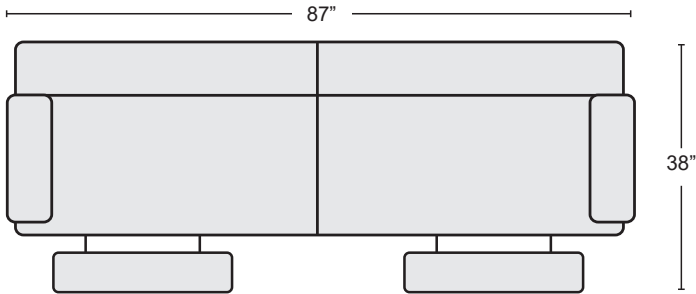

*LAST UPDATED 05/23/24

First Name: _____ Last Name: _____

Customer Signature: _____ Date: _____

Sales Person Name: _____

Sale Order Number: _____

BLUE LEATHER DUAL POWER RECLINING SOFA WITH USB

#242012 \$1,295.00 QTY