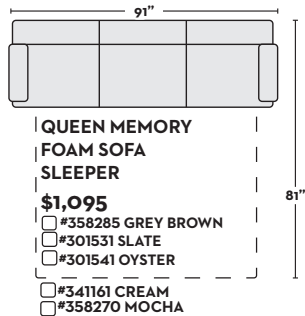

\$1,745 W/ QN MEMORY FOAM SLEEPER

- #358259 GREY BROWN
- #301486 SLATE
- #301520 OYSTER
- #341197 CREAM
- #358218 MOCHA

2 PC SECTIONAL WITH RAF CORNER CHAISE + LAF SOFA CHAISE

\$1,245

- #358251 GREY BROWN
- #301483 SLATE
- #301517 OYSTER
- #341194 CREAM
- #358210 MOCHA

\$1,745 W/ QN MEMORY FOAM SLEEPER

- #358245 GREY BROWN
- #301487 SLATE
- #301521 OYSTER
- #341198 CREAM
- #358204 MOCHA

QUEEN MEMORY FOAM SOFA SLEEPER WITH REV. CHAISE

\$1,295

- #358236 GREY BROWN
- #301533 SLATE
- #301543 OYSTER
- #341157 CREAM
- #358194 MOCHA