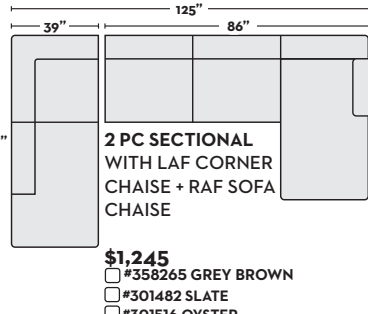

\$1,645 W/ QN MEMORY FOAM SLEEPER

- #358257 GREY BROWN
- #301478 SLATE
- #301512 OYSTER
- #341189 CREAM
- #358216 MOCHA

2 PC SECTIONAL WITH RAF CORNER CHAISE + LAF SOFA

\$1,145

- #358247 GREY BROWN
- #301475 SLATE
- #301510 OYSTER
- #341186 CREAM
- #358206 MOCHA

\$1,645 W/ QN MEMORY FOAM SLEEPER

- #358243 GREY BROWN
- #301479 SLATE
- #301513 OYSTER
- #341190 CREAM
- #358202 MOCHA

2 PC SECTIONAL WITH LAF CORNER CHAISE + RAF SOFA CHAISE

\$1,245

- #358265 GREY BROWN
- #301482 SLATE
- #301516 OYSTER
- #341193 CREAM
- #358224 MOCHA