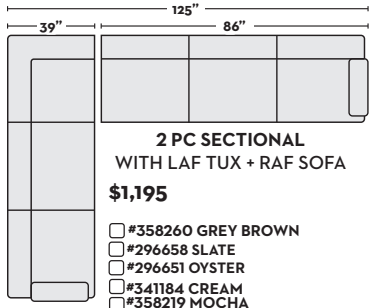

First Name: _____ Last Name: _____

Customer Signature: _____ Date: _____

Sales Person Name: _____

Sale Order Number: _____

2 PC SECTIONAL WITH LAF TUX + RAF SOFA

\$1,195

- #358260 GREY BROWN
- #296658 SLATE
- #296651 OYSTER
- #341184 CREAM
- #358219 MOCHA

\$1,695 W/ QN MEMORY FOAM SLEEPER

- #358252 GREY BROWN
- #301491 SLATE
- #301525 OYSTER
- #341202 CREAM
- #358211 MOCHA

2 PC SECTIONAL WITH RAF TUX + LAF SOFA

\$1,195

- #358246 GREY BROWN
- #296656 SLATE
- #296649 OYSTER
- #341182 CREAM
- #358205 MOCHA