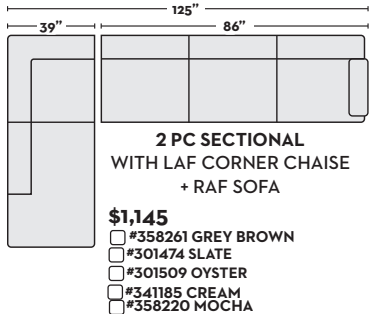

\$1,795 W/ QN MEMORY FOAM SLEEPER

- #358254 GREY BROWN
- #301495 SLATE
- #301529 OYSTER
- #341206 CREAM
- #358213 MOCHA

2 PC SECTIONAL WITH RAF TUX + LAF SOFA CHAISE

\$1,295

- #358249 GREY BROWN
- #296655 SLATE
- #296648 OYSTER
- #341181 CREAM
- #358208 MOCHA

\$1,795 W/ QN MEMORY FOAM SLEEPER

- #358240 GREY BROWN
- #301494 SLATE
- #301528 OYSTER
- #341205 CREAM
- #358199 MOCHA

2 PC SECTIONAL WITH LAF CORNER CHAISE + RAF SOFA

\$1,145

- #358261 GREY BROWN
- #301474 SLATE
- #301509 OYSTER
- #341185 CREAM
- #358220 MOCHA