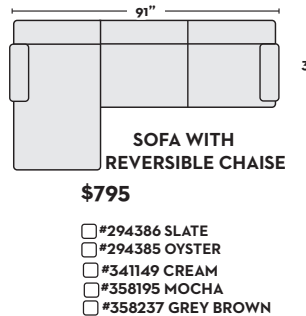

SOFA $595

SOFA WITH REVERSIBLE CHAISE

$795

- ☐ #294386 SLATE
- ☐ #294385 OYSTER
- ☐ #341149 CREAM
- ☐ #358195 MOCHA
- ☐ #358237 GREY BROWN