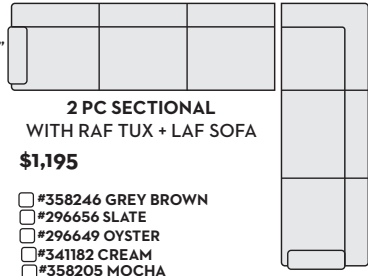

First Name: _____ Last Name: _____

Customer Signature: _____ Date: _____

Sales Person Name: _____

Sale Order Number: _____

2 PC SECTIONAL WITH LAF TUX + RAF SOFA

\$1,195

- #358260 GREY BROWN
- #296658 SLATE
- #296651 OYSTER
- #341184 CREAM
- #358219 MOCHA

\$1,695 W/ QN MEMORY FOAM SLEEPER

- #358252 GREY BROWN
- #301491 SLATE
- #301525 OYSTER
- #341202 CREAM
- #358211 MOCHA

2 PC SECTIONAL WITH RAF TUX + LAF SOFA

\$1,195

- #358246 GREY BROWN
- #296656 SLATE
- #296649 OYSTER
- #341182 CREAM
- #358205 MOCHA

\$1,695 W/ QN MEMORY FOAM SLEEPER

- #358238 GREY BROWN
- #301490 SLATE
- #301524 OYSTER
- #341201 CREAM
- #358197 MOCHA

2 PC SECTIONAL WITH LAF TUX + RAF SOFA CHAISE

\$1,295

- #358263 GREY BROWN
- #296657 SLATE
- #296650 OYSTER
- #341183 CREAM
- #358222 MOCHA

\$1,795 W/ QN MEMORY FOAM SLEEPER

- #358254 GREY BROWN
- #301495 SLATE
- #301529 OYSTER
- #341206 CREAM
- #358213 MOCHA

2 PC SECTIONAL WITH RAF TUX + LAF SOFA CHAISE

\$1,295

- #358249 GREY BROWN
- #296655 SLATE
- #296648 OYSTER
- #341181 CREAM
- #358208 MOCHA