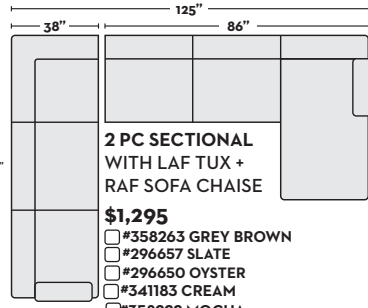

First Name: _____ Last Name: _____

Customer Signature: _____ Date: _____

Sales Person Name: _____

Sale Order Number: _____

2 PC SECTIONAL WITH LAF TUX + RAF SOFA

\$1,195

- #358260 GREY BROWN
- #296658 SLATE
- #296651 OYSTER
- #341184 CREAM
- #358219 MOCHA

\$1,695 W/ QN MEMORY FOAM SLEEPER

- #358252 GREY BROWN
- #301491 SLATE
- #301525 OYSTER
- #341202 CREAM
- #358211 MOCHA

2 PC SECTIONAL WITH RAF TUX + LAF SOFA

\$1,195

- #358246 GREY BROWN
- #296656 SLATE
- #296649 OYSTER
- #341182 CREAM
- #358205 MOCHA

\$1,695 W/ QN MEMORY FOAM SLEEPER

- #358238 GREY BROWN
- #301490 SLATE
- #301524 OYSTER
- #341201 CREAM
- #358197 MOCHA

2 PC SECTIONAL WITH LAF TUX + RAF SOFA CHAISE

\$1,295

- #358263 GREY BROWN
- #296657 SLATE
- #296650 OYSTER
- #341183 CREAM
- #358222 MOCHA

\$1,795 W/ QN MEMORY FOAM SLEEPER

- #358254 GREY BROWN
- #301495 SLATE
- #301529 OYSTER
- #341206 CREAM
- #358213 MOCHA

2 PC SECTIONAL WITH RAF TUX + LAF SOFA CHAISE

\$1,295

- #358249 GREY BROWN
- #296655 SLATE
- #296648 OYSTER
- #341181 CREAM
- #358208 MOCHA