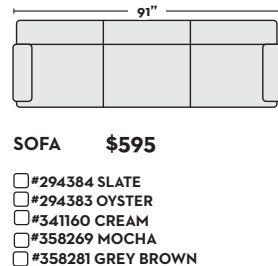

QUEEN MEMORY FOAM SOFA SLEEPER

\$1,095

- #358285 GREY BROWN
- #301531 SLATE
- #301541 OYSTER
- #341161 CREAM
- #358270 MOCHA

SOFA WITH REVERSIBLE CHAISE

\$795

- #294386 SLATE
- #294385 OYSTER
- #341149 CREAM
- #358195 MOCHA
- #358237 GREY BROWN

SOFA \$595

- #294384 SLATE
- #294383 OYSTER
- #341160 CREAM
- #358269 MOCHA
- #358281 GREY BROWN

LOVESEAT \$580

- #294380 SLATE
- #294379 OYSTER
- #341158 CREAM
- #358266 MOCHA
- #358282 GREY BROWN

CHAIR \$495