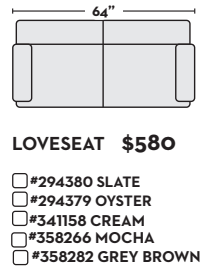

LOVESEAT $580

- ☐ #294380 SLATE
- ☐ #294379 OYSTER
- ☐ #341158 CREAM
- ☐ #358266 MOCHA
- ☐ #358282 GREY BROWN

- ☐ #358283 GREY BROWN
- ☐ #294382 SLATE
- ☐ #294381 OYSTER
- ☐ #341159 CREAM
- ☐ #358267 MOCHA

- ☐ #358284 GREY BROWN
- ☐ #301532 SLATE
- ☐ #301542 OYSTER
- ☐ #341156 CREAM
- ☐ #358268 MOCHA

DUE TO THE HAND BUILT NATURE OF THIS FURNITURE, DIMENSIONS MAY SLIGHTLY VARY