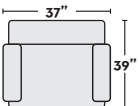

SOFA \$595

- #294384 SLATE
- #294383 OYSTER
- #341160 CREAM
- #358269 MOCHA
- #358281 GREY BROWN

LOVESEAT \$580

- #294380 SLATE
- #294379 OYSTER
- #341158 CREAM
- #358266 MOCHA
- #358282 GREY BROWN

CHAIR \$495