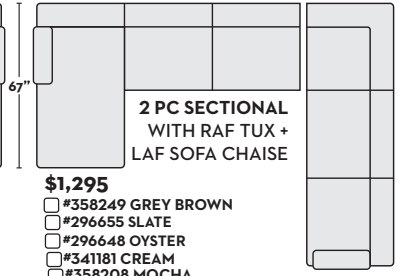

\$1,695 W/ QN MEMORY FOAM SLEEPER

- #358252 GREY BROWN
- #301491 SLATE
- #301525 OYSTER
- #341202 CREAM
- #358211 MOCHA

2 PC SECTIONAL WITH RAF TUX + LAF SOFA

\$1,195

- #358246 GREY BROWN
- #296656 SLATE
- #296649 OYSTER
- #341182 CREAM
- #358205 MOCHA

\$1,695 W/ QN MEMORY FOAM SLEEPER

- #358238 GREY BROWN
- #301490 SLATE
- #301524 OYSTER
- #341201 CREAM
- #358197 MOCHA

2 PC SECTIONAL WITH LAF TUX + RAF SOFA CHAISE

\$1,295

- #358263 GREY BROWN
- #296657 SLATE
- #296650 OYSTER
- #341183 CREAM
- #358222 MOCHA

\$1,795 W/ QN MEMORY FOAM SLEEPER

- #358254 GREY BROWN
- #301495 SLATE
- #301529 OYSTER
- #341206 CREAM
- #358213 MOCHA

2 PC SECTIONAL WITH RAF TUX + LAF SOFA CHAISE

\$1,295

- #358249 GREY BROWN
- #296655 SLATE
- #296648 OYSTER
- #341181 CREAM
- #358208 MOCHA

\$1,795 W/ QN MEMORY FOAM SLEEPER

- #358240 GREY BROWN
- #301494 SLATE
- #301528 OYSTER
- #341205 CREAM
- #358199 MOCHA

2 PC SECTIONAL WITH LAF CORNER CHAISE + RAF SOFA

\$1,145

- #358261 GREY BROWN
- #301474 SLATE
- #301509 OYSTER
- #341185 CREAM
- #358220 MOCHA