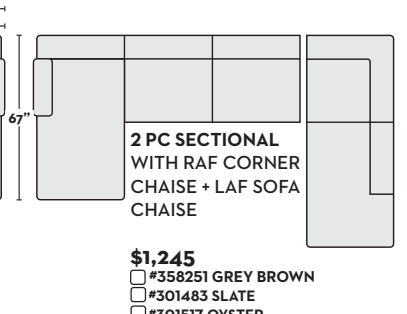

\$1,645 W/ QN MEMORY FOAM SLEEPER

- #358257 GREY BROWN
- #301478 SLATE
- #301512 OYSTER
- #341189 CREAM
- #358216 MOCHA

2 PC SECTIONAL WITH RAF CORNER CHAISE + LAF SOFA

\$1,145

- #358247 GREY BROWN
- #301475 SLATE
- #301510 OYSTER
- #341186 CREAM
- #358206 MOCHA

\$1,645 W/ QN MEMORY FOAM SLEEPER

- #358243 GREY BROWN
- #301479 SLATE
- #301513 OYSTER
- #341190 CREAM
- #358202 MOCHA

2 PC SECTIONAL WITH LAF CORNER CHAISE + RAF SOFA CHAISE

\$1,245

- #358265 GREY BROWN
- #301482 SLATE
- #301516 OYSTER
- #341193 CREAM
- #358224 MOCHA

\$1,745 W/ QN MEMORY FOAM SLEEPER

- #358259 GREY BROWN
- #301486 SLATE
- #301520 OYSTER
- #341197 CREAM
- #358218 MOCHA

2 PC SECTIONAL WITH RAF CORNER CHAISE + LAF SOFA CHAISE

\$1,245

- #358251 GREY BROWN
- #301483 SLATE
- #301517 OYSTER
- #341194 CREAM
- #358210 MOCHA