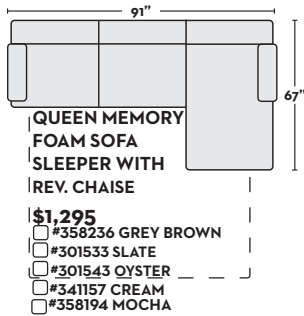

QUEEN MEMORY FOAM SOFA SLEEPER WITH REV. CHAISE

$1,295

- ☐ #358236 GREY BROWN
- ☐ #301533 SLATE
- ☐ #301543 OYSTER
- ☐ #341157 CREAM
- ☐ #358194 MOCHA