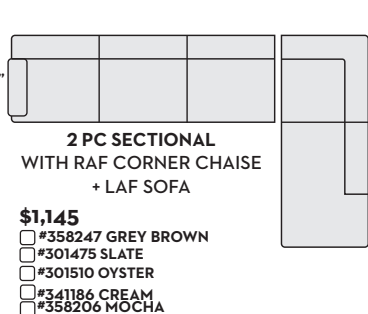

\$1,795 W/ QN MEMORY FOAM SLEEPER

- #358254 GREY BROWN
- #301495 SLATE
- #301529 OYSTER
- #341206 CREAM
- #358213 MOCHA

2 PC SECTIONAL WITH RAF TUX + LAF SOFA CHAISE

\$1,295

- #358249 GREY BROWN
- #296655 SLATE
- #296648 OYSTER
- #341181 CREAM
- #358208 MOCHA

\$1,795 W/ QN MEMORY FOAM SLEEPER

- #358240 GREY BROWN
- #301494 SLATE
- #301528 OYSTER
- #341205 CREAM
- #358199 MOCHA

2 PC SECTIONAL WITH LAF CORNER CHAISE + RAF SOFA

\$1,145

- #358261 GREY BROWN
- #301474 SLATE
- #301509 OYSTER
- #341185 CREAM
- #358220 MOCHA

\$1,645 W/ QN MEMORY FOAM SLEEPER

- #358257 GREY BROWN
- #301478 SLATE
- #301512 OYSTER
- #341189 CREAM
- #358216 MOCHA

2 PC SECTIONAL WITH RAF CORNER CHAISE + LAF SOFA

\$1,145

- #358247 GREY BROWN
- #301475 SLATE
- #301510 OYSTER
- #341186 CREAM
- #358206 MOCHA