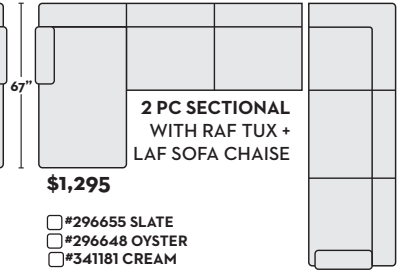

\$1,695 W/ QN MEMORY FOAM SLEEPER

- #301491 SLATE
- #301525 OYSTER
- #341202 CREAM

2 PC SECTIONAL WITH RAF TUX + LAF SOFA

\$1,195

- #296656 SLATE
- #296649 OYSTER
- #341182 CREAM

\$1,695 W/ QN MEMORY FOAM SLEEPER

- #301490 SLATE
- #301524 OYSTER
- #341201 CREAM

2 PC SECTIONAL WITH LAF TUX + RAF SOFA CHAISE

\$1,295

- #296657 SLATE
- #296650 OYSTER
- #341183 CREAM

\$1,795 W/ QN MEMORY FOAM SLEEPER

- #301495 SLATE
- #301529 OYSTER
- #341206 CREAM

2 PC SECTIONAL WITH RAF TUX + LAF SOFA CHAISE

\$1,295

- #296655 SLATE
- #296648 OYSTER
- #341181 CREAM

\$1,795 W/ QN MEMORY FOAM SLEEPER

- #301494 SLATE
- #301528 OYSTER
- #341205 CREAM

2 PC SECTIONAL WITH LAF CORNER CHAISE + RAF SOFA

\$1,145

- #301474 SLATE
- #301509 OYSTER
- #341185 CREAM

\$1,645 W/ QN MEMORY FOAM SLEEPER

- #301478 SLATE
- #301512 OYSTER
- #341189 CREAM

2 PC SECTIONAL WITH RAF CORNER CHAISE + LAF SOFA

\$1,145

- #301475 SLATE
- #301510 OYSTER
- #341186 CREAM