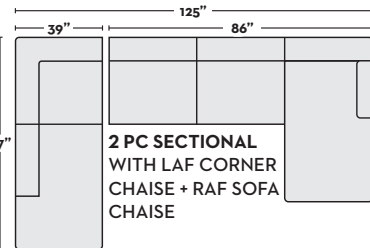

2 PC SECTIONAL WITH LAF CORNER CHAISE + RAF SOFA CHAISE

$1,245

- ☐ #301482 SLATE
- ☐ #301516 OYSTER
- ☐ #341193 CREAM

$1,745 W/ QN MEMORY FOAM SLEEPER

- ☐ #301486 SLATE
- ☐ #301520 OYSTER
- ☐ #341197 CREAM