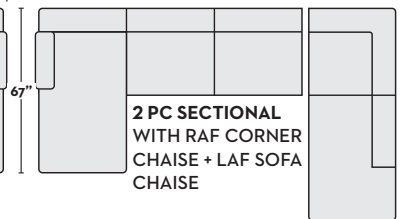

\$1,645 W/ QN MEMORY FOAM SLEEPER

- #301479 SLATE
- #301513 OYSTER
- #341190 CREAM

2 PC SECTIONAL WITH LAF CORNER CHAISE + RAF SOFA CHAISE

\$1,245

- #301482 SLATE
- #301516 OYSTER
- #341193 CREAM

\$1,745 W/ QN MEMORY FOAM SLEEPER

- #301486 SLATE
- #301520 OYSTER
- #341197 CREAM

2 PC SECTIONAL WITH RAF CORNER CHAISE + LAF SOFA CHAISE

\$1,245

- #301483 SLATE
- #301517 OYSTER
- #341194 CREAM

\$1,745 W/ QN MEMORY FOAM SLEEPER

- #301487 SLATE
- #301521 OYSTER
- #341198 CREAM