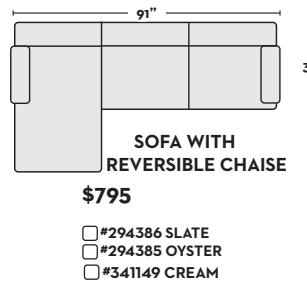

- #301486 SLATE
- #301520 OYSTER
- #341197 CREAM

2 PC SECTIONAL WITH RAF CORNER CHAISE + LAF SOFA CHAISE

\$1,245

- #301483 SLATE
- #301517 OYSTER
- #341194 CREAM

\$1,745 W/ QN MEMORY FOAM SLEEPER

- #301487 SLATE
- #301521 OYSTER
- #341198 CREAM

QUEEN MEMORY FOAM SOFA SLEEPER WITH REV. CHAISE

\$1,295

- #301533 SLATE
- #301543 OYSTER
- #341157 CREAM

QUEEN MEMORY FOAM SOFA SLEEPER

\$1,095

- #301531 SLATE
- #301541 OYSTER
- #341161 CREAM

SOFA WITH REVERSIBLE CHAISE

\$795

- #294386 SLATE
- #294385 OYSTER
- #341149 CREAM

SOFA \$595

- #294384 SLATE
- #294383 OYSTER
- #341160 CREAM

LOVESEAT \$580

- #294380 SLATE
- #294379 OYSTER
- #341158 CREAM

CHAIR \$495

- #294382 SLATE
- #294381 OYSTER
- #341159 CREAM