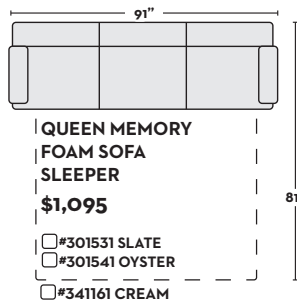

QUEEN MEMORY FOAM SOFA SLEEPER

$1,095

- ☐ #301531 SLATE
- ☐ #301541 OYSTER
- ☐ #341161 CREAM