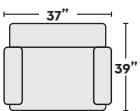

\$795

- #294386 SLATE
- #294385 OYSTER
- #341149 CREAM

SOFA \$595

- #294384 SLATE
- #294383 OYSTER
- #341160 CREAM

LOVESEAT \$580

- #294380 SLATE
- #294379 OYSTER
- #341158 CREAM

CHAIR \$495

- #294382 SLATE
- #294381 OYSTER
- #341159 CREAM