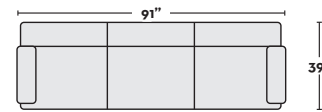

SOFA $595

- ☐ #294384 SLATE
- ☐ #294383 OYSTER
- ☐ #341160 CREAM