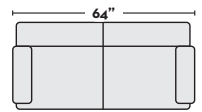

LOVESEAT $580

- ☐ #294380 SLATE
- ☐ #294379 OYSTER
- ☐ #341158 CREAM