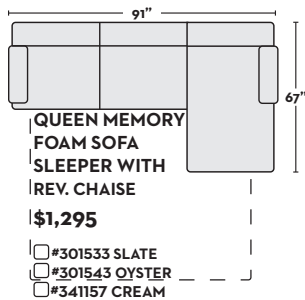

\$1,645 W/ QN MEMORY FOAM SLEEPER

- #301479 SLATE
- #301513 OYSTER
- #341190 CREAM

2 PC SECTIONAL WITH LAF CORNER CHAISE + RAF SOFA CHAISE

\$1,245

- #301482 SLATE
- #301516 OYSTER
- #341193 CREAM

\$1,745 W/ QN MEMORY FOAM SLEEPER

- #301486 SLATE
- #301520 OYSTER
- #341197 CREAM

2 PC SECTIONAL WITH RAF CORNER CHAISE + LAF SOFA CHAISE

\$1,245

- #301483 SLATE
- #301517 OYSTER
- #341194 CREAM

\$1,745 W/ QN MEMORY FOAM SLEEPER

- #301487 SLATE
- #301521 OYSTER
- #341198 CREAM