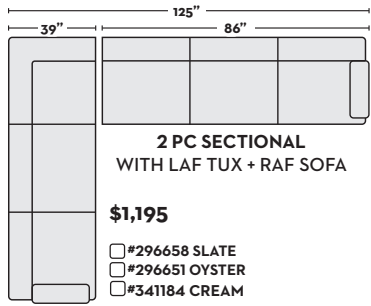

First Name: _____ Last Name: _____

Customer Signature: _____ Date: _____

Sales Person Name: _____

Sale Order Number: _____

2 PC SECTIONAL WITH LAF TUX + RAF SOFA

\$1,195

- #296658 SLATE
- #296651 OYSTER
- #341184 CREAM

\$1,695 W/ QN MEMORY FOAM SLEEPER

- #301491 SLATE
- #301525 OYSTER
- #341202 CREAM

2 PC SECTIONAL WITH RAF TUX + LAF SOFA

\$1,195

- #296656 SLATE
- #296649 OYSTER
- #341182 CREAM

\$1,695 W/ QN MEMORY FOAM SLEEPER

- #301490 SLATE
- #301524 OYSTER
- #341201 CREAM

2 PC SECTIONAL WITH LAF TUX + RAF SOFA CHAISE

\$1,295

- #296657 SLATE
- #296650 OYSTER
- #341183 CREAM

\$1,795 W/ QN MEMORY FOAM SLEEPER

- #301495 SLATE
- #301529 OYSTER
- #341206 CREAM