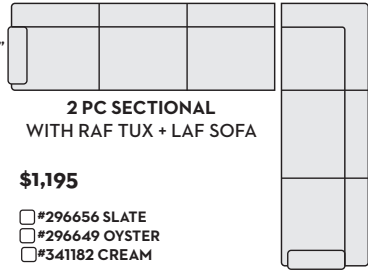

First Name: _____ Last Name: _____

Customer Signature: _____ Date: _____

Sales Person Name: _____

Sale Order Number: _____

2 PC SECTIONAL WITH LAF TUX + RAF SOFA

\$1,195

- #296658 SLATE
- #296651 OYSTER
- #341184 CREAM

\$1,695 W/ QN MEMORY FOAM SLEEPER

- #301491 SLATE
- #301525 OYSTER
- #341202 CREAM

2 PC SECTIONAL WITH RAF TUX + LAF SOFA

\$1,195

- #296656 SLATE
- #296649 OYSTER
- #341182 CREAM

\$1,695 W/ QN MEMORY FOAM SLEEPER

- #301490 SLATE
- #301524 OYSTER
- #341201 CREAM

2 PC SECTIONAL WITH LAF TUX + RAF SOFA CHAISE

\$1,295

- #296657 SLATE
- #296650 OYSTER
- #341183 CREAM

\$1,795 W/ QN MEMORY FOAM SLEEPER

- #301495 SLATE
- #301529 OYSTER
- #341206 CREAM

2 PC SECTIONAL WITH RAF TUX + LAF SOFA CHAISE

\$1,295

- #296655 SLATE
- #296648 OYSTER
- #341181 CREAM

\$1,795 W/ QN MEMORY FOAM SLEEPER

- #301494 SLATE
- #301528 OYSTER
- #341205 CREAM

2 PC SECTIONAL WITH LAF CORNER CHAISE + RAF SOFA