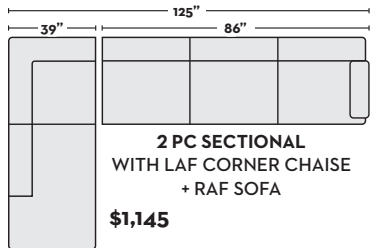

- #301490 SLATE
- #301524 OYSTER
- #341201 CREAM

2 PC SECTIONAL WITH LAF TUX + RAF SOFA CHAISE

\$1,295

- #296657 SLATE
- #296650 OYSTER
- #341183 CREAM

\$1,795 W/ QN MEMORY FOAM SLEEPER

- #301495 SLATE
- #301529 OYSTER
- #341206 CREAM

2 PC SECTIONAL WITH RAF TUX + LAF SOFA CHAISE

\$1,295

- #296655 SLATE
- #296648 OYSTER
- #341181 CREAM

\$1,795 W/ QN MEMORY FOAM SLEEPER

- #301494 SLATE
- #301528 OYSTER
- #341205 CREAM

2 PC SECTIONAL WITH LAF CORNER CHAISE + RAF SOFA