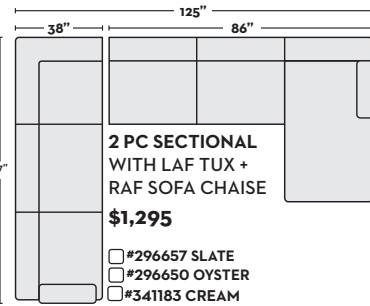

First Name: _____ Last Name: _____

Customer Signature: _____ Date: _____

Sales Person Name: _____

Sale Order Number: _____

2 PC SECTIONAL WITH LAF TUX + RAF SOFA

\$1,195

- #296658 SLATE
- #296651 OYSTER
- #341184 CREAM

\$1,695 W/ QN MEMORY FOAM SLEEPER

- #301491 SLATE
- #301525 OYSTER
- #341202 CREAM

2 PC SECTIONAL WITH RAF TUX + LAF SOFA

\$1,195

- #296656 SLATE
- #296649 OYSTER
- #341182 CREAM

\$1,695 W/ QN MEMORY FOAM SLEEPER

- #301490 SLATE
- #301524 OYSTER
- #341201 CREAM

2 PC SECTIONAL WITH LAF TUX + RAF SOFA CHAISE

\$1,295

- #296657 SLATE
- #296650 OYSTER
- #341183 CREAM

\$1,795 W/ QN MEMORY FOAM SLEEPER

- #301495 SLATE
- #301529 OYSTER
- #341206 CREAM

2 PC SECTIONAL WITH RAF TUX + LAF SOFA CHAISE

\$1,295

- #296655 SLATE
- #296648 OYSTER
- #341181 CREAM

\$1,795 W/ QN MEMORY FOAM SLEEPER

- #301494 SLATE
- #301528 OYSTER
- #341205 CREAM

2 PC SECTIONAL WITH LAF CORNER CHAISE + RAF SOFA