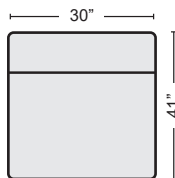

SLATE GREY ARMLESS CHAIR
#106079 $520.00

QTY___