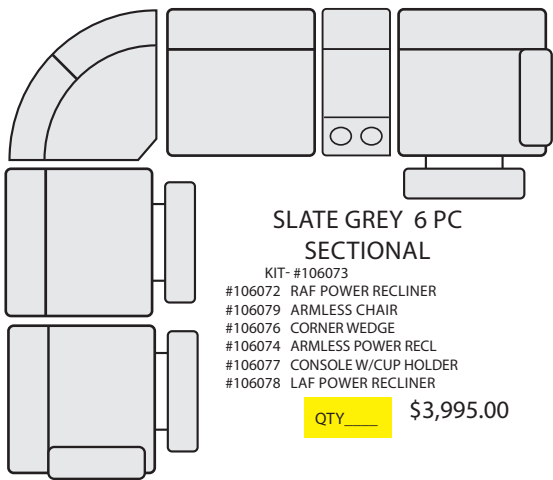

*LAST UPDATED 03/03/22

First Name: _____ Last Name: _____

Customer Signature: _____ Date: _____

Sales Person Name: _____

Sale Order Number: _____

SLATE GREY 6 PC SECTIONAL

- KIT- #106073
- #106072 RAF POWER RECLINER
 - #106079 ARMLESS CHAIR
 - #106076 CORNER WEDGE
 - #106074 ARMLESS POWER RECL
 - #106077 CONSOLE W/CUP HOLDER
 - #106078 LAF POWER RECLINER

QTY___ \$3,995.00

SILVER GREY 6 PC SECTIONAL

- KIT- #106084
- #106080 RAF POWER RECLINER
 - #106087 ARMLESS CHAIR
 - #106083 CORNER WEDGE
 - #106081 ARMLESS POWER RECL
 - #106085 CONSOLE W/CUP HOLDER
 - #106086 LAF POWER RECLINER