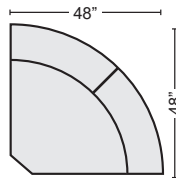

SLATE GREY CORNER WEDGE
#106076 $775.00

QTY___