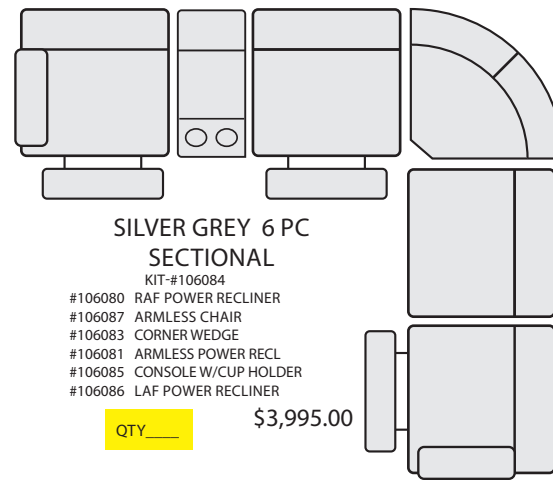

*LAST UPDATED 03/03/22

First Name: _____ Last Name: _____

Customer Signature: _____ Date: _____

Sales Person Name: _____

Sale Order Number: _____

SLATE GREY 6 PC SECTIONAL

- KIT- #106073
- #106072 RAF POWER RECLINER
 - #106079 ARMLESS CHAIR
 - #106076 CORNER WEDGE
 - #106074 ARMLESS POWER RECL
 - #106077 CONSOLE W/CUP HOLDER
 - #106078 LAF POWER RECLINER

QTY___ \$3,995.00

SILVER GREY 6 PC SECTIONAL

- KIT- #106084
- #106080 RAF POWER RECLINER
 - #106087 ARMLESS CHAIR
 - #106083 CORNER WEDGE
 - #106081 ARMLESS POWER RECL
 - #106085 CONSOLE W/CUP HOLDER
 - #106086 LAF POWER RECLINER