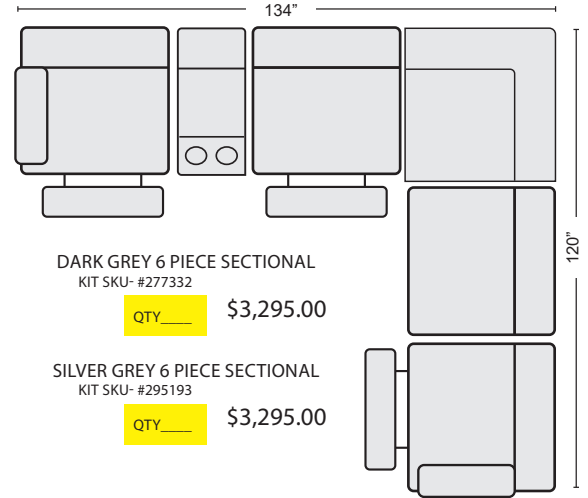

*LAST UPDATED 07/16/24

First Name: _____ Last Name: _____

Customer Signature: _____ Date: _____

Sales Person Name: _____

Sale Order Number: _____

DARK GREY 3 PIECE DUAL POWER RECLINING SOFA
KIT SKU- #277326 **QTY** \$1,925.00

SILVER GREY 3 PIECE DUAL POWER RECLINING SOFA
KIT SKU- #277342 **QTY** \$1,925.00

DARK GREY 6 PIECE STATIONARY SECTIONAL
KIT SKU- #277353 **QTY** \$2,875.00

SILVER GREY 6 PIECE STATIONARY SECTIONAL
KIT SKU- #277352 **QTY** \$2,875.00

DARK GREY CHAIR
#277374 \$595.00 **QTY**

SILVER GREY CHAIR
#277375 \$595.00 **QTY**

DARK GREY 6 PIECE SECTIONAL
KIT SKU- #277332 **QTY** \$3,295.00

SILVER GREY 6 PIECE SECTIONAL
KIT SKU- #295193 **QTY** \$3,295.00