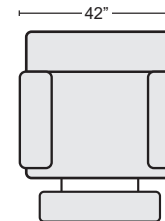

DARK GREY POWER RECLINER #277368 $695.00 **QTY**

SILVER GREY POWER RECLINER #277369 $695.00 **QTY**