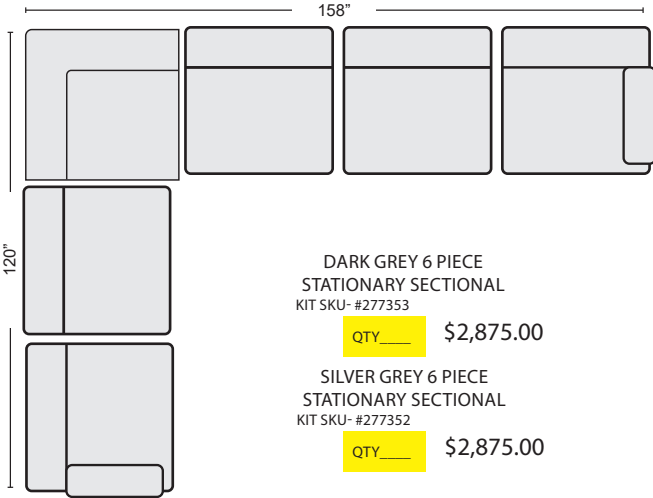

*LAST UPDATED 07/16/24

First Name: _____ Last Name: _____

Customer Signature: _____ Date: _____

Sales Person Name: _____

Sale Order Number: _____

DARK GREY 3 PIECE DUAL POWER RECLINING SOFA
KIT SKU- #277326 **QTY** \$1,925.00

SILVER GREY 3 PIECE DUAL POWER RECLINING SOFA
KIT SKU- #277342 **QTY** \$1,925.00

DARK GREY 6 PIECE STATIONARY SECTIONAL
KIT SKU- #277353 **QTY** \$2,875.00

SILVER GREY 6 PIECE STATIONARY SECTIONAL
KIT SKU- #277352 **QTY** \$2,875.00

DARK GREY CHAIR
#277374 \$595.00 **QTY**

SILVER GREY CHAIR
#277375 \$595.00 **QTY**

DARK GREY 6 PIECE SECTIONAL
KIT SKU- #277332 **QTY** \$3,295.00

SILVER GREY 6 PIECE SECTIONAL
KIT SKU- #295193 **QTY** \$3,295.00

DARK GREY OTTOMAN #277362 \$350.00 **QTY**

SILVER GREY OTTOMAN #277363 \$350.00 **QTY**