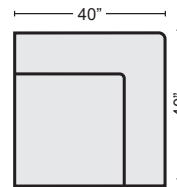

DARK GREY CORNER #277360 $500.00 **QTY**

SILVER GREY CORNER #277361 $500.00 **QTY**