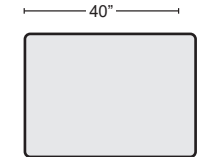

SILVER GREY ARMLESS CHAIR #277359 \$425.00 **QTY**

DARK GREY CORNER #277360 \$500.00 **QTY**

SILVER GREY CORNER #277361 \$500.00 **QTY**

DARK GREY CONSOLE #277370 \$220.00 **QTY**

SILVER GREY CONSOLE #277371 \$220.00 **QTY**