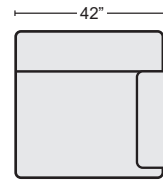

DARK GREY RAF CHAIR #277366 $550.00 **QTY**

SILVER GREY RAF CHAIR #277367 $550.00 **QTY**