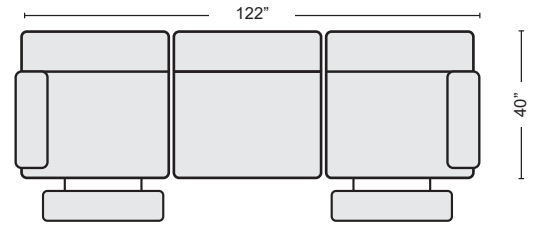

*LAST UPDATED 07/16/24

First Name: _____ Last Name: _____

Customer Signature: _____ Date: _____

Sales Person Name: _____

Sale Order Number: _____

DARK GREY 3 PIECE DUAL POWER RECLINING SOFA
KIT SKU- #277326 **QTY** \$1,925.00