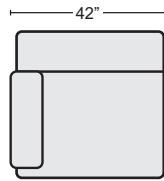

DARK GREY LAF CHAIR #277364 $550.00 **QTY**

SILVER GREY LAF CHAIR #277365 $550.00 **QTY**