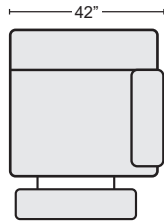

DARK GREY RAF POWER RECLINER #277356 $750.00 **QTY**

SILVER GREY RAF POWER RECLINER #277357 $750.00 **QTY**