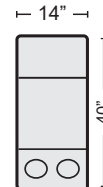

DARK GREY CONSOLE #277370 $220.00 **QTY**

SILVER GREY CONSOLE #277371 $220.00 **QTY**