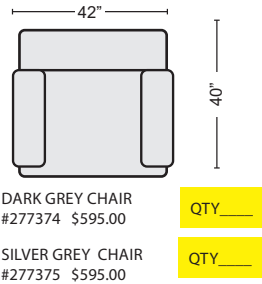

*LAST UPDATED 07/16/24

First Name: _____ Last Name: _____

Customer Signature: _____ Date: _____

Sales Person Name: _____

Sale Order Number: _____

DARK GREY 3 PIECE DUAL POWER RECLINING SOFA
KIT SKU- #277326 **QTY** \$1,925.00

SILVER GREY 3 PIECE DUAL POWER RECLINING SOFA
KIT SKU- #277342 **QTY** \$1,925.00

DARK GREY 6 PIECE STATIONARY SECTIONAL
KIT SKU- #277353 **QTY** \$2,875.00

SILVER GREY 6 PIECE STATIONARY SECTIONAL
KIT SKU- #277352 **QTY** \$2,875.00