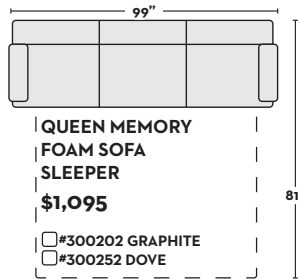

QUEEN MEMORY FOAM SOFA SLEEPER

$1,095

- ☐ #300202 GRAPHITE
- ☐ #300252 DOVE