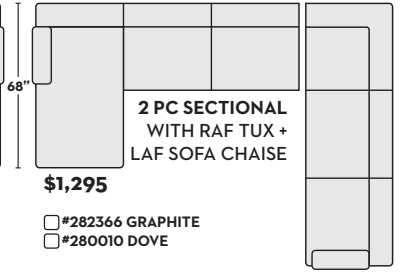

- #281538 GRAPHITE
- #282396 DOVE

**\$1,695 W/ QN MEMORY FOAM SLEEPER**

- #300237 GRAPHITE
- #300265 DOVE

**2 PC SECTIONAL WITH RAF TUX + LAF SOFA**

**\$1,195**

- #281539 GRAPHITE
- #282395 DOVE

**\$1,695 W/ QN MEMORY FOAM SLEEPER**

- #300236 GRAPHITE
- #300264 DOVE

**2 PC SECTIONAL WITH LAF TUX + RAF SOFA CHAISE**

**\$1,295**

- #282367 GRAPHITE
- #280009 DOVE

**\$1,795 W/ QN MEMORY FOAM SLEEPER**

- #300241 GRAPHITE
- #300269 DOVE

**2 PC SECTIONAL WITH RAF TUX + LAF SOFA CHAISE**

**\$1,295**

- #282366 GRAPHITE
- #280010 DOVE

**\$1,795 W/ QN MEMORY FOAM SLEEPER**

- #300240 GRAPHITE
- #300268 DOVE

**2 PC SECTIONAL WITH LAF CORNER CHAISE + RAF SOFA**

**\$1,195**

- #299071 GRAPHITE
- #299072 DOVE

**\$1,695 W/ QN MEMORY FOAM SLEEPER**

- #300228 GRAPHITE
- #300256 DOVE

**2 PC SECTIONAL WITH RAF CORNER CHAISE + LAF SOFA**

**\$1,195**

- #299073 GRAPHITE
- #299070 DOVE

**\$1,695 W/ QN MEMORY FOAM SLEEPER**