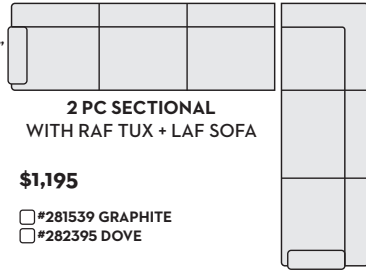

- #281538 GRAPHITE
- #282396 DOVE

**\$1,695 W/ QN MEMORY FOAM SLEEPER**

- #300237 GRAPHITE
- #300265 DOVE

**2 PC SECTIONAL WITH RAF TUX + LAF SOFA**

**\$1,195**

- #281539 GRAPHITE
- #282395 DOVE

**\$1,695 W/ QN MEMORY FOAM SLEEPER**

- #300236 GRAPHITE
- #300264 DOVE

**2 PC SECTIONAL WITH LAF TUX + RAF SOFA CHAISE**

**\$1,295**

- #282367 GRAPHITE
- #280009 DOVE

**\$1,795 W/ QN MEMORY FOAM SLEEPER**

- #300241 GRAPHITE
- #300269 DOVE

**2 PC SECTIONAL WITH RAF TUX + LAF SOFA CHAISE**