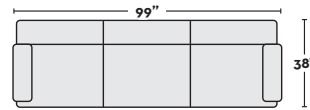

**2 PC SECTIONAL WITH RAF CORNER CHAISE + LAF SOFA CHAISE**

**\$1,295**

- #299081 GRAPHITE
- #299080 DOVE

**\$1,795 W/ QN MEMORY FOAM SLEEPER**

- #300233 GRAPHITE
- #300261 DOVE

**QUEEN MEMORY FOAM SOFA SLEEPER WITH REV. CHAISE**

**\$1,295**

- #300203 GRAPHITE
- #300253 DOVE

**QUEEN MEMORY FOAM SOFA SLEEPER**

**\$1,095**

- #300202 GRAPHITE
- #300252 DOVE

**SOFA WITH REVERSIBLE CHAISE**

**\$795**

- #282365 GRAPHITE
- #282383 DOVE