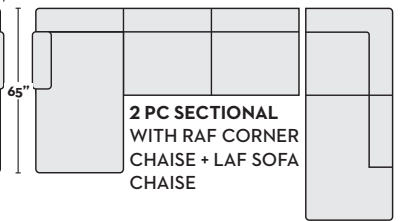

**\$1,695 W/ QN MEMORY FOAM SLEEPER**

- #300228 GRAPHITE
- #300256 DOVE

**2 PC SECTIONAL WITH RAF CORNER CHAISE + LAF SOFA**

**\$1,195**

- #299073 GRAPHITE
- #299070 DOVE

**\$1,695 W/ QN MEMORY FOAM SLEEPER**

- #300229 GRAPHITE
- #300257 DOVE

**2 PC SECTIONAL WITH LAF CORNER CHAISE + RAF SOFA CHAISE**

**\$1,295**

- #299079 GRAPHITE
- #299078 DOVE

**\$1,795 W/ QN MEMORY FOAM SLEEPER**

- #300232 GRAPHITE
- #300260 DOVE

**2 PC SECTIONAL WITH RAF CORNER CHAISE + LAF SOFA CHAISE**

**\$1,295**

- #299081 GRAPHITE
- #299080 DOVE

**\$1,795 W/ QN MEMORY FOAM SLEEPER**

- #300233 GRAPHITE
- #300261 DOVE

**QUEEN MEMORY FOAM SOFA SLEEPER WITH REV. CHAISE**