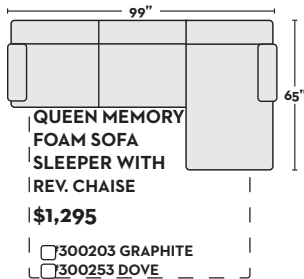

**\$1,695 W/ QN MEMORY FOAM SLEEPER**

- #300228 GRAPHITE
- #300256 DOVE

**2 PC SECTIONAL WITH RAF CORNER CHAISE + LAF SOFA**

**\$1,195**

- #299073 GRAPHITE
- #299070 DOVE

**\$1,695 W/ QN MEMORY FOAM SLEEPER**

- #300229 GRAPHITE
- #300257 DOVE

**2 PC SECTIONAL WITH LAF CORNER CHAISE + RAF SOFA CHAISE**

**\$1,295**

- #299079 GRAPHITE
- #299078 DOVE

**\$1,795 W/ QN MEMORY FOAM SLEEPER**

- #300232 GRAPHITE
- #300260 DOVE

**2 PC SECTIONAL WITH RAF CORNER CHAISE + LAF SOFA CHAISE**

**\$1,295**

- #299081 GRAPHITE
- #299080 DOVE

**\$1,795 W/ QN MEMORY FOAM SLEEPER**

- #300233 GRAPHITE
- #300261 DOVE

**QUEEN MEMORY FOAM SOFA SLEEPER WITH REV. CHAISE**