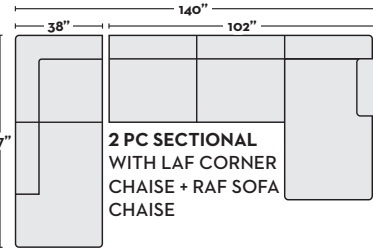

**\$1,295**

- #282366 GRAPHITE
- #280010 DOVE

**\$1,795 W/ QN MEMORY FOAM SLEEPER**

- #300240 GRAPHITE
- #300268 DOVE

**2 PC SECTIONAL WITH LAF CORNER CHAISE + RAF SOFA**

**\$1,195**

- #299071 GRAPHITE
- #299072 DOVE

**\$1,695 W/ QN MEMORY FOAM SLEEPER**

- #300228 GRAPHITE
- #300256 DOVE

**2 PC SECTIONAL WITH RAF CORNER CHAISE + LAF SOFA**

**\$1,195**

- #299073 GRAPHITE
- #299070 DOVE

**\$1,695 W/ QN MEMORY FOAM SLEEPER**

- #300229 GRAPHITE
- #300257 DOVE

**2 PC SECTIONAL WITH LAF CORNER CHAISE + RAF SOFA CHAISE**

**\$1,295**

- #299079 GRAPHITE
- #299078 DOVE

**\$1,795 W/ QN MEMORY FOAM SLEEPER**

- #300232 GRAPHITE
- #300260 DOVE