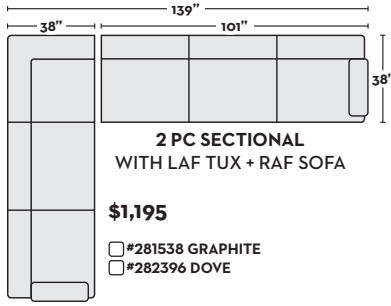

2 PC SECTIONAL WITH RAF TUX + LAF SOFA

First Name: _____ Last Name: _____

Customer Signature: _____ Date: _____

Sales Person Name: _____

Sale Order Number: _____

2 PC SECTIONAL WITH LAF TUX + RAF SOFA

$1,195

- ☐ #281538 GRAPHITE
- ☐ #282396 DOVE

$1,695 W/ QN MEMORY FOAM SLEEPER

- ☐ #300237 GRAPHITE
- ☐ #300265 DOVE