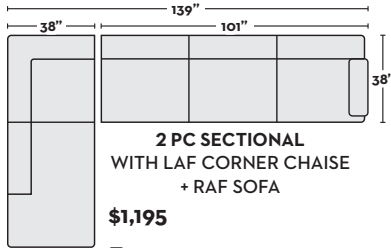

- #281538 GRAPHITE
- #282396 DOVE

**\$1,695 W/ QN MEMORY FOAM SLEEPER**

- #300237 GRAPHITE
- #300265 DOVE

**2 PC SECTIONAL WITH RAF TUX + LAF SOFA**

**\$1,195**

- #281539 GRAPHITE
- #282395 DOVE

**\$1,695 W/ QN MEMORY FOAM SLEEPER**

- #300236 GRAPHITE
- #300264 DOVE

**2 PC SECTIONAL WITH LAF TUX + RAF SOFA CHAISE**

**\$1,295**

- #282367 GRAPHITE
- #280009 DOVE

**\$1,795 W/ QN MEMORY FOAM SLEEPER**

- #300241 GRAPHITE
- #300269 DOVE

**2 PC SECTIONAL WITH RAF TUX + LAF SOFA CHAISE**

**\$1,295**

- #282366 GRAPHITE
- #280010 DOVE

**\$1,795 W/ QN MEMORY FOAM SLEEPER**

- #300240 GRAPHITE
- #300268 DOVE

**2 PC SECTIONAL WITH LAF CORNER CHAISE + RAF SOFA**

**\$1,195**

- #299071 GRAPHITE
- #299072 DOVE