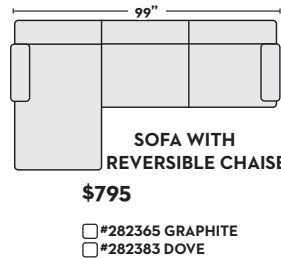

**2 PC SECTIONAL WITH RAF CORNER CHAISE + LAF SOFA CHAISE**

**\$1,295**

- #299081 GRAPHITE
- #299080 DOVE

**\$1,795 W/ QN MEMORY FOAM SLEEPER**

- #300233 GRAPHITE
- #300261 DOVE

**QUEEN MEMORY FOAM SOFA SLEEPER WITH REV. CHAISE**

**\$1,295**

- #300203 GRAPHITE
- #300253 DOVE

**QUEEN MEMORY FOAM SOFA SLEEPER**

**\$1,095**

- #300202 GRAPHITE
- #300252 DOVE

**SOFA WITH REVERSIBLE CHAISE**

**\$795**

- #282365 GRAPHITE
- #282383 DOVE