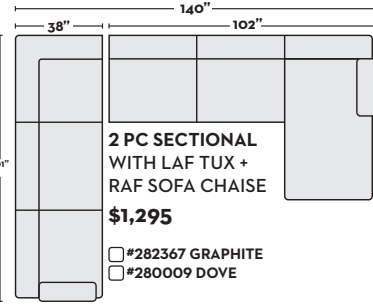

- #281538 GRAPHITE
- #282396 DOVE

**\$1,695 W/ QN MEMORY FOAM SLEEPER**

- #300237 GRAPHITE
- #300265 DOVE

**2 PC SECTIONAL WITH RAF TUX + LAF SOFA**

**\$1,195**

- #281539 GRAPHITE
- #282395 DOVE

**\$1,695 W/ QN MEMORY FOAM SLEEPER**

- #300236 GRAPHITE
- #300264 DOVE

**2 PC SECTIONAL WITH LAF TUX + RAF SOFA CHAISE**

**\$1,295**

- #282367 GRAPHITE
- #280009 DOVE

**\$1,795 W/ QN MEMORY FOAM SLEEPER**

- #300241 GRAPHITE
- #300269 DOVE

**2 PC SECTIONAL WITH RAF TUX + LAF SOFA CHAISE**

**\$1,295**

- #282366 GRAPHITE
- #280010 DOVE

**\$1,795 W/ QN MEMORY FOAM SLEEPER**

- #300240 GRAPHITE
- #300268 DOVE

**2 PC SECTIONAL WITH LAF CORNER CHAISE + RAF SOFA**

**\$1,195**

- #299071 GRAPHITE
- #299072 DOVE

**\$1,695 W/ QN MEMORY FOAM SLEEPER**

- #300228 GRAPHITE
- #300256 DOVE

**2 PC SECTIONAL WITH RAF CORNER CHAISE + LAF SOFA**

**\$1,195**

- #299073 GRAPHITE
- #299070 DOVE

**\$1,695 W/ QN MEMORY FOAM SLEEPER**