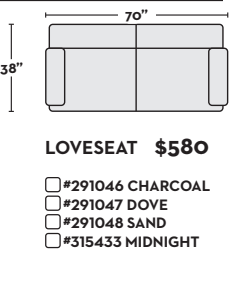

**\$1,095**

- #300148 CHARCOAL
- #300149 DOVE
- #300199 SAND
- #315425 MIDNIGHT

**SOFA WITH REVERSIBLE CHAISE**

**\$795**

- #282375 CHARCOAL
- #282371 DOVE
- #282379 SAND
- #315422 MIDNIGHT

**SOFA \$595**

- #282374 CHARCOAL
- #282370 DOVE
- #282378 SAND
- #315421 MIDNIGHT

**LOVESEAT \$580**

- #291046 CHARCOAL
- #291047 DOVE
- #291048 SAND
- #315433 MIDNIGHT

**SWIVEL GLIDER CHAIR \$395**

- #317501 CHARCOAL
- #317502 DOVE
- #317503 SAND
- #317506 MIDNIGHT

**CHAIR \$495**

- #291049 CHARCOAL
- #291050 DOVE
- #291051 SAND
- #315432 MIDNIGHT