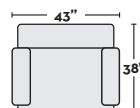

CHAIR $495

- ☐ #291049 CHARCOAL
- ☐ #291050 DOVE
- ☐ #291051 SAND
- ☐ #315432 MIDNIGHT