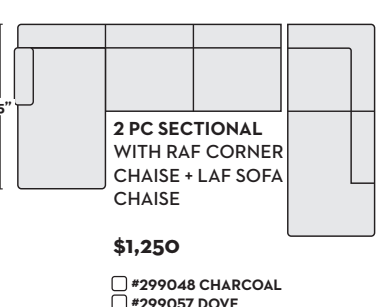

**2 PC SECTIONAL WITH LAF CORNER CHAISE + RAF SOFA**

**\$1,150**

- #299043 CHARCOAL
- #299052 DOVE
- #299061 SAND
- #315967 MIDNIGHT

**2 PC SECTIONAL WITH RAF CORNER CHAISE + LAF SOFA**

**\$1,150**

- #299044 CHARCOAL
- #299053 DOVE
- #299062 SAND
- #315968 MIDNIGHT

**2 PC SECTIONAL WITH LAF CORNER CHAISE + RAF SOFA CHAISE**

**\$1,250**

- #299047 CHARCOAL
- #299056 DOVE
- #299065 SAND
- #315971 MIDNIGHT

**2 PC SECTIONAL WITH RAF CORNER CHAISE + LAF SOFA CHAISE**

**\$1,250**