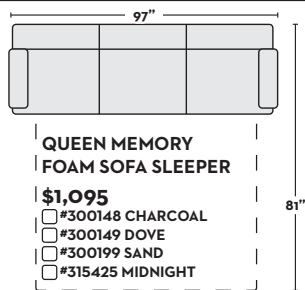

QUEEN MEMORY FOAM SOFA SLEEPER

$1,095

- ☐ #300148 CHARCOAL
- ☐ #300149 DOVE
- ☐ #300199 SAND
- ☐ #315425 MIDNIGHT