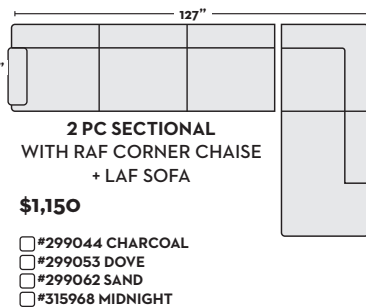

**\$1,795 W/ QN MEMORY FOAM SLEEPER**

- #300176 CHARCOAL
- #300177 DOVE
- #300219 SAND
- #315988 MIDNIGHT

**\$1,795 W/ QN MEMORY FOAM SLEEPER**

- #300174 CHARCOAL
- #300175 DOVE
- #300218 SAND
- #315987 MIDNIGHT

**2 PC SECTIONAL WITH LAF CORNER CHAISE + RAF SOFA**

**\$1,150**

- #299043 CHARCOAL
- #299052 DOVE
- #299061 SAND
- #315967 MIDNIGHT

**2 PC SECTIONAL WITH RAF CORNER CHAISE + LAF SOFA**

**\$1,150**

- #299044 CHARCOAL
- #299053 DOVE
- #299062 SAND
- #315968 MIDNIGHT

**2 PC SECTIONAL WITH LAF CORNER CHAISE + RAF SOFA CHAISE**

**\$1,250**

- #299047 CHARCOAL
- #299056 DOVE
- #299065 SAND
- #315971 MIDNIGHT

**2 PC SECTIONAL WITH RAF CORNER CHAISE + LAF SOFA CHAISE**

**\$1,250**