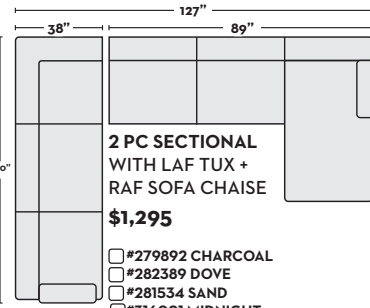

- #282391 CHARCOAL
- #281536 DOVE
- #282394 SAND
- #315965 MIDNIGHT

**2 PC SECTIONAL WITH RAF TUX + LAF SOFA**

**\$1,195**

- #282392 CHARCOAL
- #281537 DOVE
- #282393 SAND
- #315964 MIDNIGHT

**2 PC SECTIONAL WITH LAF TUX + RAF SOFA CHAISE**

**\$1,295**

- #279892 CHARCOAL
- #282389 DOVE
- #281534 SAND
- #316001 MIDNIGHT

**2 PC SECTIONAL WITH RAF TUX + LAF SOFA CHAISE**

**\$1,295**

- #279893 CHARCOAL
- #282390 DOVE
- #281535 SAND
- #316000 MIDNIGHT