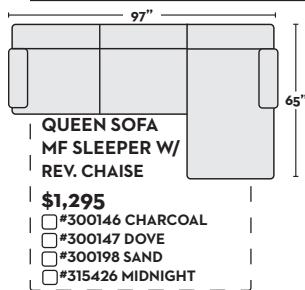

QUEEN SOFA MF SLEEPER W/ REV. CHAISE

$1,295

- ☐ #300146 CHARCOAL
- ☐ #300147 DOVE
- ☐ #300198 SAND
- ☐ #315426 MIDNIGHT