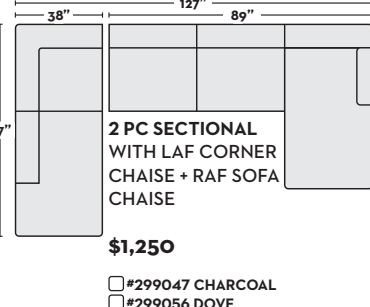

**2 PC SECTIONAL WITH LAF CORNER CHAISE + RAF SOFA**

**\$1,150**

- #299043 CHARCOAL
- #299052 DOVE
- #299061 SAND
- #315967 MIDNIGHT

**2 PC SECTIONAL WITH RAF CORNER CHAISE + LAF SOFA**

**\$1,150**

- #299044 CHARCOAL
- #299053 DOVE
- #299062 SAND
- #315968 MIDNIGHT

**2 PC SECTIONAL WITH LAF CORNER CHAISE + RAF SOFA CHAISE**

**\$1,250**

- #299047 CHARCOAL
- #299056 DOVE
- #299065 SAND
- #315971 MIDNIGHT

**2 PC SECTIONAL WITH RAF CORNER CHAISE + LAF SOFA CHAISE**

**\$1,250**