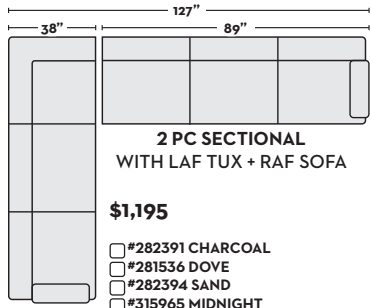

2 PC SECTIONAL WITH RAF TUX + LAF SOFA

First Name: _____ Last Name: _____

Customer Signature: _____ Date: _____

Sales Person Name: _____

Sale Order Number: _____

2 PC SECTIONAL WITH LAF TUX + RAF SOFA

$1,195

- ☐ #282391 CHARCOAL
- ☐ #281536 DOVE
- ☐ #282394 SAND
- ☐ #315965 MIDNIGHT