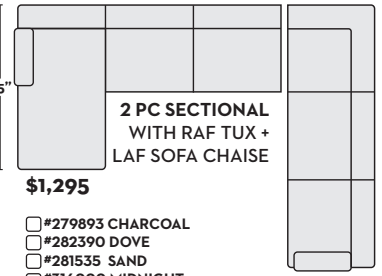

- #282391 CHARCOAL
- #281536 DOVE
- #282394 SAND
- #315965 MIDNIGHT

**2 PC SECTIONAL WITH RAF TUX + LAF SOFA**

**\$1,195**

- #282392 CHARCOAL
- #281537 DOVE
- #282393 SAND
- #315964 MIDNIGHT

**2 PC SECTIONAL WITH LAF TUX + RAF SOFA CHAISE**

**\$1,295**

- #279892 CHARCOAL
- #282389 DOVE
- #281534 SAND
- #316001 MIDNIGHT

**2 PC SECTIONAL WITH RAF TUX + LAF SOFA CHAISE**

**\$1,295**

- #279893 CHARCOAL
- #282390 DOVE
- #281535 SAND
- #316000 MIDNIGHT