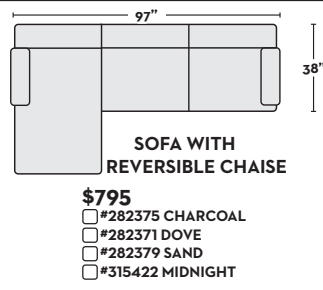

- #300152 CHARCOAL
- #300153 DOVE
- #300207 SAND
- #315976 MIDNIGHT

**\$1,750 W/ QN MEMORY FOAM SLEEPER**

- #300158 CHARCOAL
- #300159 DOVE
- #300210 SAND
- #315979 MIDNIGHT

**\$1,750 W/ QN MEMORY FOAM SLEEPER**

- #300160 CHARCOAL
- #300161 DOVE
- #300211 SAND
- #315980 MIDNIGHT

**QUEEN SOFA MF SLEEPER W/ REV. CHAISE**

**\$1,295**

- #300146 CHARCOAL
- #300147 DOVE
- #300198 SAND
- #315426 MIDNIGHT

**QUEEN MEMORY FOAM SOFA SLEEPER**

**\$1,095**

- #300148 CHARCOAL
- #300149 DOVE
- #300199 SAND
- #315425 MIDNIGHT

**SOFA WITH REVERSIBLE CHAISE**

**\$795**

- #282375 CHARCOAL
- #282371 DOVE
- #282379 SAND
- #315422 MIDNIGHT

**SOFA \$595**

- #282374 CHARCOAL
- #282370 DOVE
- #282378 SAND
- #315421 MIDNIGHT