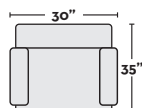

SWIVEL GLIDER CHAIR $395

- ☐ #317501 CHARCOAL
- ☐ #317502 DOVE
- ☐ #317503 SAND
- ☐ #317506 MIDNIGHT