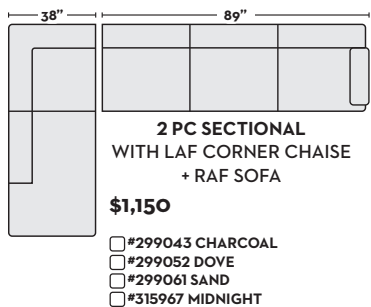

**\$1,295**

- #279892 CHARCOAL
- #282389 DOVE
- #281534 SAND
- #316001 MIDNIGHT

**2 PC SECTIONAL WITH RAF TUX + LAF SOFA CHAISE**

**\$1,295**

- #279893 CHARCOAL
- #282390 DOVE
- #281535 SAND
- #316000 MIDNIGHT

**\$1,695 W/ QN MEMORY FOAM SLEEPER**

- #300168 CHARCOAL
- #300169 DOVE
- #300215 SAND
- #315984 MIDNIGHT

**\$1,695 W/ QN MEMORY FOAM SLEEPER**

- #300166 CHARCOAL
- #300167 DOVE
- #300214 SAND
- #315983 MIDNIGHT

**\$1,795 W/ QN MEMORY FOAM SLEEPER**

- #300176 CHARCOAL
- #300177 DOVE
- #300219 SAND
- #315988 MIDNIGHT

**\$1,795 W/ QN MEMORY FOAM SLEEPER**

- #300174 CHARCOAL
- #300175 DOVE
- #300218 SAND
- #315987 MIDNIGHT

**2 PC SECTIONAL WITH LAF CORNER CHAISE + RAF SOFA**

**\$1,150**

- #299043 CHARCOAL
- #299052 DOVE
- #299061 SAND
- #315967 MIDNIGHT

**2 PC SECTIONAL WITH RAF CORNER CHAISE + LAF SOFA**

**\$1,150**

- #299044 CHARCOAL
- #299053 DOVE
- #299062 SAND
- #315968 MIDNIGHT