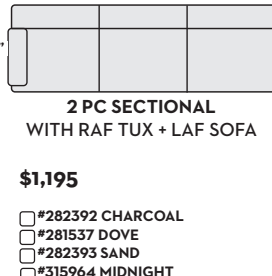

- #282391 CHARCOAL
- #281536 DOVE
- #282394 SAND
- #315965 MIDNIGHT

**2 PC SECTIONAL WITH RAF TUX + LAF SOFA**

**\$1,195**

- #282392 CHARCOAL
- #281537 DOVE
- #282393 SAND
- #315964 MIDNIGHT

**2 PC SECTIONAL WITH LAF TUX + RAF SOFA CHAISE**

**\$1,295**

- #279892 CHARCOAL
- #282389 DOVE
- #281534 SAND
- #316001 MIDNIGHT

**2 PC SECTIONAL WITH RAF TUX + LAF SOFA CHAISE**

**\$1,295**

- #279893 CHARCOAL
- #282390 DOVE
- #281535 SAND
- #316000 MIDNIGHT