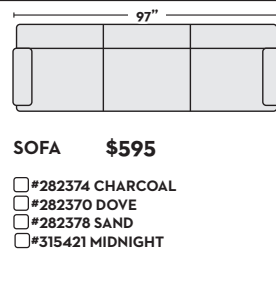

**\$1,095**

- #300148 CHARCOAL
- #300149 DOVE
- #300199 SAND
- #315425 MIDNIGHT

**SOFA WITH REVERSIBLE CHAISE**

**\$795**

- #282375 CHARCOAL
- #282371 DOVE
- #282379 SAND
- #315422 MIDNIGHT

**SOFA \$595**

- #282374 CHARCOAL
- #282370 DOVE
- #282378 SAND
- #315421 MIDNIGHT