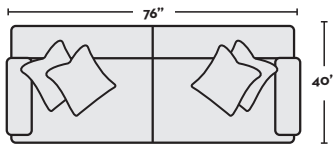

CONDO SOFA $780

- ☐ OPAL #307570
- ☐ TAUPE #326287