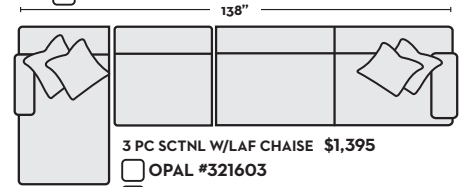

- 2 PC SCTNL W/RAF CHAISE \$1,095
  - OPAL #321598
  - TAUPE #321625
- 2 PC FL SLPR SCTNL W/RAF CHAISE \$1,595
  - OPAL #321600
  - TAUPE #321627

- 4 PC SECTIONAL \$1,870
  - OPAL #321613
  - TAUPE #321640

- 4 PC SCTNL W/RAF CHAISE \$1,995
  - OPAL #321606
  - TAUPE #321633

- 4 PC FL SLPR SCTNL W/RAF CHAISE \$2,495
  - OPAL #321608
  - TAUPE #321635

- 3 PC SCTNL W/LAF CHAISE \$1,395
  - OPAL #321603
  - TAUPE #321630