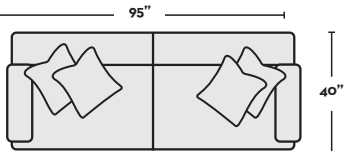

- 4 PC SCTNL W/RAF CHAISE \$1,995
  - OPAL #321606
  - TAUPE #321633

- 4 PC FL SLPR SCTNL W/RAF CHAISE \$2,495
  - OPAL #321608
  - TAUPE #321635

- 3 PC SCTNL W/LAF CHAISE \$1,395
  - OPAL #321603
  - TAUPE #321630

- 3 PC FL SLPR SCTNL W/LAF CHAISE \$1,895
  - OPAL #321605
  - TAUPE #321632

- 4 PC SCTNL W/LAF CHAISE \$1,995
  - OPAL #321607
  - TAUPE #321634

- 4 PC FL SLPR SCTNL W/LAF CHAISE \$2,495
  - OPAL #321609
  - TAUPE #321636