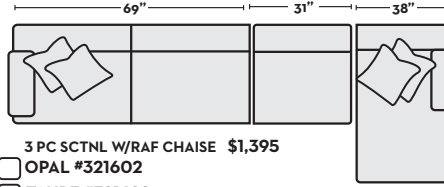

- 3 PC SCTNL W/RAF CHAISE $1,395
  - ☐ OPAL #321602
  - ☐ TAUPE #321629

- 3 PC FL SLPR SCTNL W/RAF CHAISE $1,895
  - ☐ OPAL #321604
  - ☐ TAUPE #321631