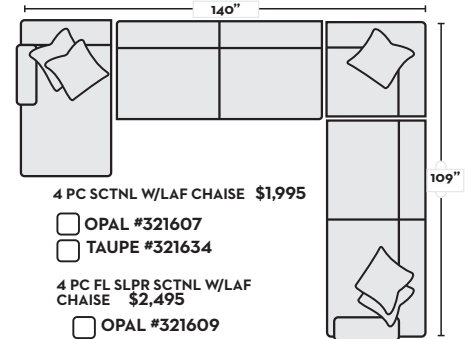

- 3 PC SECTIONAL \$1,570
  - OPAL #321612
  - TAUPE #321639

- 3 PC SCTNL W/RAF CHAISE \$1,395
  - OPAL #321602
  - TAUPE #321629

- 3 PC FL SLPR SCTNL W/RAF CHAISE \$1,895
  - OPAL #321604
  - TAUPE #321631

- 2 PC SCTNL W/RAF CHAISE \$1,095
  - OPAL #321598
  - TAUPE #321625
- 2 PC FL SLPR SCTNL W/RAF CHAISE \$1,595
  - OPAL #321600
  - TAUPE #321627

- 4 PC SECTIONAL \$1,870
  - OPAL #321613
  - TAUPE #321640

- 4 PC SCTNL W/RAF CHAISE \$1,995
  - OPAL #321606
  - TAUPE #321633

- 4 PC FL SLPR SCTNL W/RAF CHAISE \$2,495
  - OPAL #321608
  - TAUPE #321635

- 3 PC SCTNL W/LAF CHAISE \$1,395
  - OPAL #321603
  - TAUPE #321630

- 3 PC FL SLPR SCTNL W/LAF CHAISE \$1,895
  - OPAL #321605
  - TAUPE #321632

- 4 PC SCTNL W/LAF CHAISE \$1,995
  - OPAL #321607
  - TAUPE #321634

- 4 PC FL SLPR SCTNL W/LAF CHAISE \$2,495
  - OPAL #321609
  - TAUPE #321636