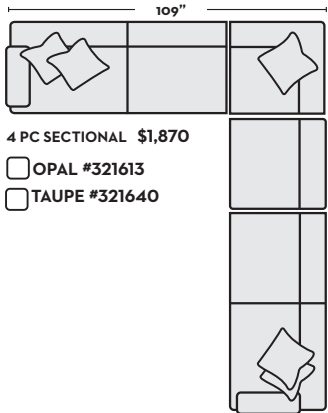

- 3 PC SECTIONAL \$1,570
  - OPAL #321612
  - TAUPE #321639

- 3 PC SCTNL W/RAF CHAISE \$1,395
  - OPAL #321602
  - TAUPE #321629

- 3 PC FL SLPR SCTNL W/RAF CHAISE \$1,895
  - OPAL #321604
  - TAUPE #321631

- 2 PC SCTNL W/RAF CHAISE \$1,095
  - OPAL #321598
  - TAUPE #321625
- 2 PC FL SLPR SCTNL W/RAF CHAISE \$1,595
  - OPAL #321600
  - TAUPE #321627

- 4 PC SECTIONAL \$1,870
  - OPAL #321613
  - TAUPE #321640