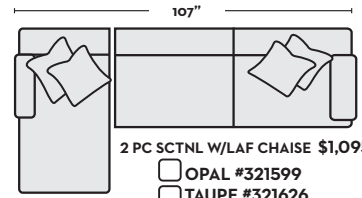

# BELINHA II COLLECTION

First Name: \_\_\_\_\_ Last Name: \_\_\_\_\_

Customer Signature: \_\_\_\_\_ Date: \_\_\_\_\_

Sales Person Name: \_\_\_\_\_

Sale Order Number: \_\_\_\_\_

- 2 PC SCTNL W/LAF CHAISE \$1,095
  - OPAL #321599
  - TAUPE #321626
- 2 PC FL SLPR SECTIONAL W/LAF CHAISE \$1,595
  - OPAL #321601
  - TAUPE #321628

- 3 PC SECTIONAL \$1,570
  - OPAL #321612
  - TAUPE #321639

- 3 PC SCTNL W/RAF CHAISE \$1,395
  - OPAL #321602
  - TAUPE #321629

- 3 PC FL SLPR SCTNL W/RAF CHAISE \$1,895
  - OPAL #321604
  - TAUPE #321631