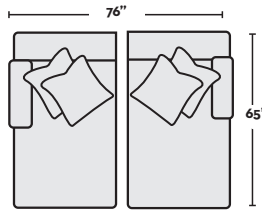

- OPAL #307573
- TAUPE #326290

CHAIR \$595

- OPAL #307571
- TAUPE #326288

ARMLESS LOVESEAT \$500

- OPAL #321594
- TAUPE #321621

DOUBLE CHAISE \$1,020

- OPAL #325997
- TAUPE #325998

LAF LOVESEAT \$585