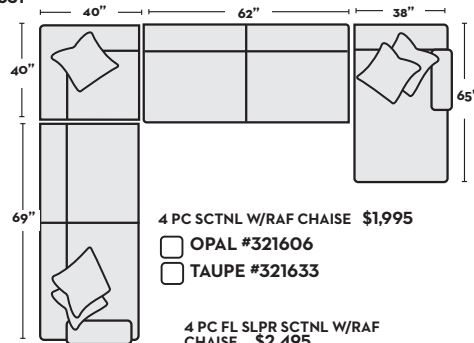

- 3 PC SECTIONAL \$1,570
  - OPAL #321612
  - TAUPE #321639

- 3 PC SCTNL W/RAF CHAISE \$1,395
  - OPAL #321602
  - TAUPE #321629

- 3 PC FL SLPR SCTNL W/RAF CHAISE \$1,895
  - OPAL #321604
  - TAUPE #321631

- 2 PC SCTNL W/RAF CHAISE \$1,095
  - OPAL #321598
  - TAUPE #321625
- 2 PC FL SLPR SCTNL W/RAF CHAISE \$1,595
  - OPAL #321600
  - TAUPE #321627

- 4 PC SECTIONAL \$1,870
  - OPAL #321613
  - TAUPE #321640