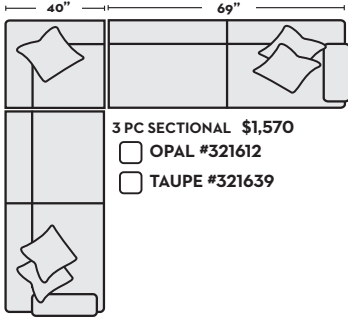

# BELINHA II COLLECTION

First Name: \_\_\_\_\_ Last Name: \_\_\_\_\_

Customer Signature: \_\_\_\_\_ Date: \_\_\_\_\_

Sales Person Name: \_\_\_\_\_

Sale Order Number: \_\_\_\_\_

- 2 PC SCTNL W/LAF CHAISE \$1,095
  - OPAL #321599
  - TAUPE #321626
- 2 PC FL SLPR SECTIONAL W/LAF CHAISE \$1,595
  - OPAL #321601
  - TAUPE #321628

- 3 PC SECTIONAL \$1,570
  - OPAL #321612
  - TAUPE #321639

- 3 PC SCTNL W/RAF CHAISE \$1,395
  - OPAL #321602
  - TAUPE #321629

- 3 PC FL SLPR SCTNL W/RAF CHAISE \$1,895
  - OPAL #321604
  - TAUPE #321631