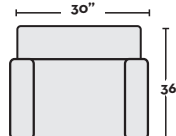

SWIVEL GLIDER CHAIR $495

- ☐ OPAL #313011
- ☐ TAUPE #326291

QUEEN MEMORY FOAM SLEEPER SOFA

$1,295

- ☐ OPAL #307573
- ☐ TAUPE #326290