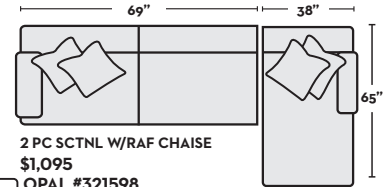

- 2 PC SCTNL W/RAF CHAISE $1,095
  - ☐ OPAL #321598
  - ☐ TAUPE #321625
- 2 PC FL SLPR SCTNL W/RAF CHAISE $1,595
  - ☐ OPAL #321600
  - ☐ TAUPE #321627