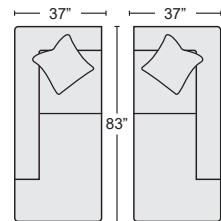

REVERSIBLE CHAISE SLEEPER W/STORAGE OTTOMAN #250192 & #250191 (BOTH SKUS MUST BE USED)

QTY \_\_\_\_\_

SOFA W/ REV. CHAISE W/STORAGE OTTOMAN #250188 & #250189 (BOTH SKUS MUST BE USED)

QTY \_\_\_\_\_

\$1,845.00 \$1,140.00