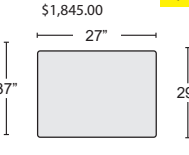

RAF CUDDLER CHAISE #250186 \$700.00

QTY \_\_\_\_\_

CORNER UNIT #250168 \$500.00

QTY \_\_\_\_\_

CORNER WEDGE #250167 \$450.00

QTY \_\_\_\_\_

ARMLESS CHAIR #250166 \$400.00

QTY \_\_\_\_\_