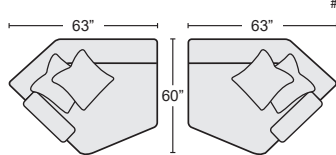

RAF CUDDLER CHAISE #250186 $700.00

LAF CUDDLER CHAISE #250185 $700.00

QTY _____