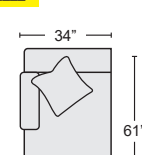

LAF CHAISE #250183

QTY _____

$595.00