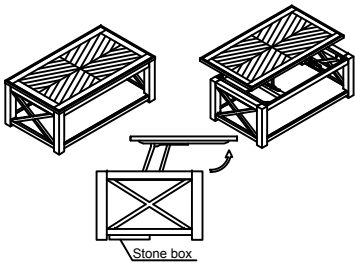

**LIVING SPACES**

A	PT2386-51TP		X1
B	PT2386-51LF		X2
C	PT2386-51BS		X1
D	PT2386-51FG		X4
E	PT2386-51BC		X4
F	PT2386-51LT		X1
G	PT2386-51-G		X12
H	PT2386-51-H		X12
I	PT2386-51-I		X12
J	PT2386-51-J		X1

TILLMAN RECTANGLE LIFT-TOP COCKTAIL TABLE

81218 / T2386-51  
LIFT TOP COCKTAIL TABLE w /CASTERS