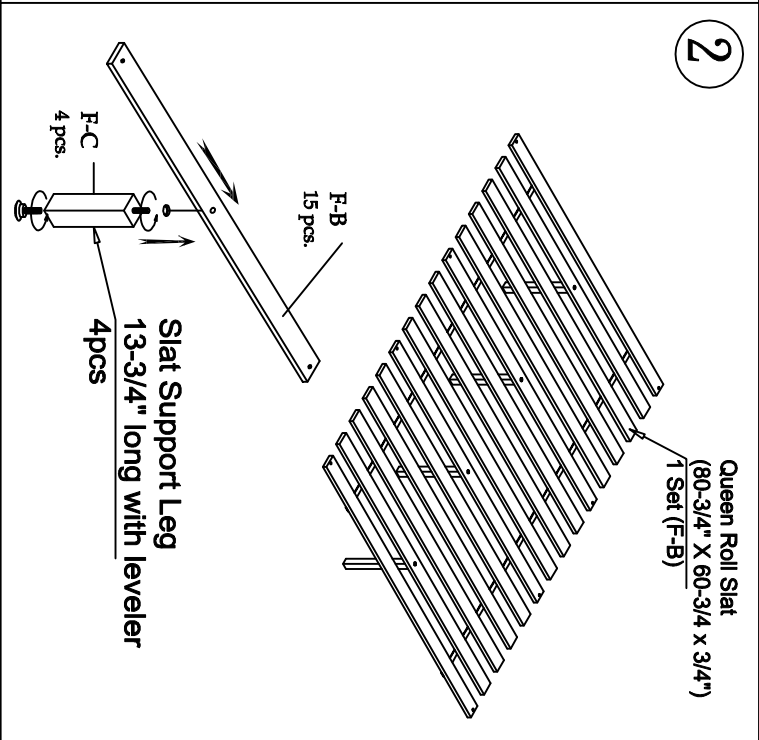

22070
Pierce - 5/0 Panel Headboard

1

2

LIVING SPACES

R-A	5/0 - 6/6 Panel Bed Rails		X 2
R-1	7002 Parts R-2 - R-7		X 1
R-2	M5/16"-18 x 3-1/2"] Long All-Thread Bolt		X 8
R-3	φ50mm Arc- Washer		X 8
R-4	M5/16" Spring Washer		X 8
R-5	M5/16" x 16 X 2mm Flat Washer		X 8
R-6	5/16-18 x L17 Hex Nut		X 8
R-7	12mm Open Wrench		X 1

22072
Pierces - 5/0-6/6 Panel bed rails (2-in)

LIVING SPACES

R-A	5/0 - 6/6 Panel Bed Rails		X 1
R-1	7002 Parts R-2 - R-7		X 1
R-2	M5/16"-18 x 3-1/2" J Long All-Thread Bolt		X 4
R-3	φ50mm Arc- Washer		X 4
R-4	M5/16" Spring Washer		X 4
R-5	M5/16" x .16 X 2mm Flat Washer		X 4
R-6	5/16-18 X L17 Hex Nut		X 4
R-7	12mm Open Wrench		X 1

22074
Pierce - 5/0-6/6 Panel bed rails (1-in)

LIVING SPACES

F-A	5/0 Panel FB		X 1
F-B	5901		X 15
F-C	5906		X 4
F-1	7002 Parts F-2		X 1
F-2	Ø4 x 30mm Wood Screw		X 30

#220707172174
 Pierce - 5/0 Panel headboard
 5/0 Panel footboard
 5/0-6/6 Panel bed rails (2-in)
 5/0-6/6 Panel bed rails (1-in)

LIVING SPACES

R-A	5/0 - 6/6 Storage Rail (1-1n)		X 1
R-B	5912		X 2
R-1	7002 Parts R-2 - R-11		X 1
R-2	M5/16" - 18 x 3-1/2"] Long All-Thread Bolt		X 4
R-3	ø50mm Arc- Washer		X 4
R-4	M5/16" Spring Washer		X 4
R-5	M5/16" x 18 X 2mm Flat Washer		X 4
R-6	5/16-18 x L17 Hex Nut		X 4
R-7	12mm Open Wrench		X 1
R-8	M1/4" x 20 x 1-1/2" - Long Allen Head Bolt		X 4
R-9	M1/4" Spring Washer		X 4
R-10	M1/4" x 19 X 2mm Flat Washer		X 4
R-11	4mm Allen Wrench		X 1