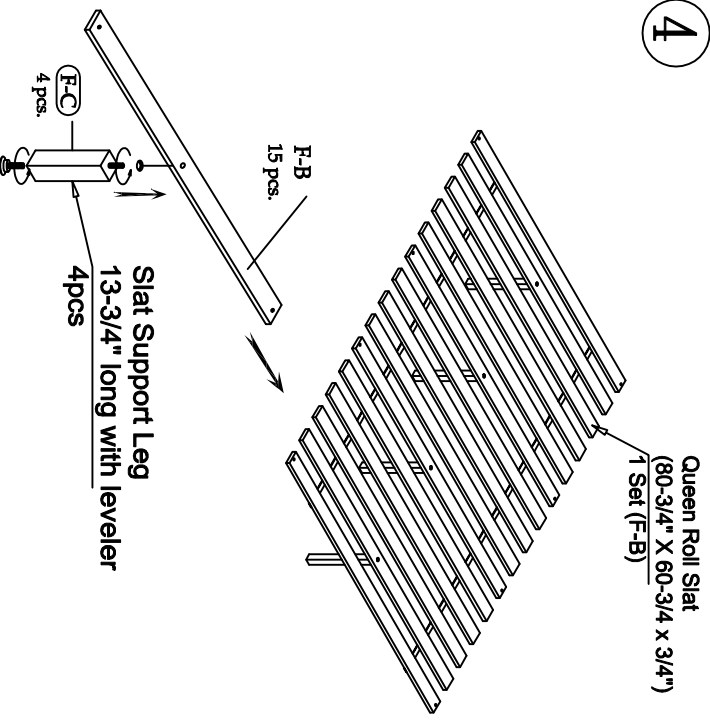

LIVING SPACES

R-A	5/0 - 6/6 Storage Rail (1-1n)		X 1
R-B	5912		X 2
R-1	7002 Parts R-2 - R-11		X 1
R-2	M5/16" - 18 x 3-1/2"] Long All-Thread Bolt		X 4
R-3	ø50mm Arc- Washer		X 4
R-4	M5/16" Spring Washer		X 4
R-5	M5/16" x 18 X 2mm Flat Washer		X 4
R-6	5/16-18 x L17 Hex Nut		X 4
R-7	12mm Open Wrench		X 1
R-8	M1/4" x 20 x 1-1/2" - Long Allen Head Bolt		X 4
R-9	M1/4" Spring Washer		X 4
R-10	M1/4" x 19 X 2mm Flat Washer		X 4
R-11	4mm Allen Wrench		X 1

1

2

3

4

LIVING SPACES

#220707/1/73
 Pierce - 5/0 Panel headboard
 5/0 Panel footboard
 5/0-6/6 Storage Rail (1-in)

5

6