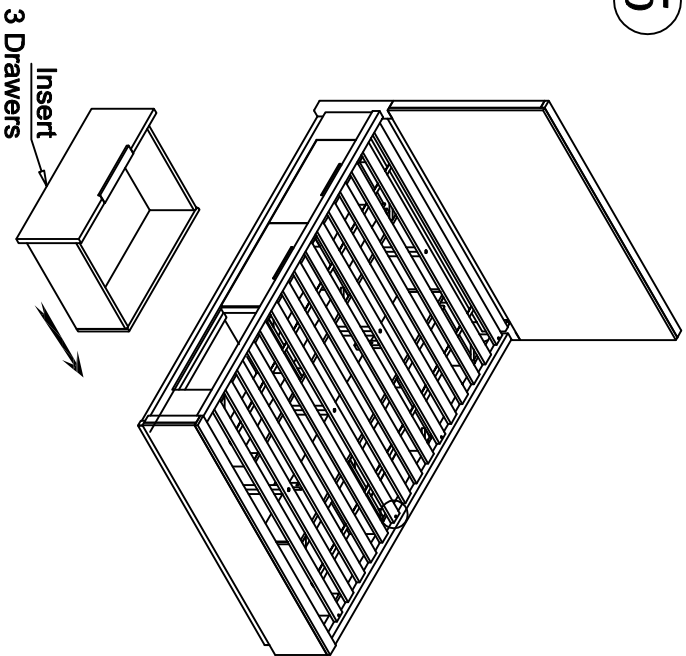

LIVING SPACES

R-A	5/0 - 6/6 Storage Rail (1-1n)		X 1
R-B	5912		X 2
R-1	7002 Parts R-2 - R-11		X 1
R-2	M5/16" - 18 x 3-1/2"] Long All-Thread Bolt		X 4
R-3	ø50mm Arc- Washer		X 4
R-4	M5/16" Spring Washer		X 4
R-5	M5/16" x 18 X 2mm Flat Washer		X 4
R-6	5/16-18 x L17 Hex Nut		X 4
R-7	12mm Open Wrench		X 1
R-8	M1/4" x 20 x 1-1/2" - Long Allen Head Bolt		X 4
R-9	M1/4" Spring Washer		X 4
R-10	M1/4" x 19 X 2mm Flat Washer		X 4
R-11	4mm Allen Wrench		X 1

1

2

3

4

LIVING SPACES

#220707/1/73
 Pierce - 5/0 Panel headboard
 5/0 Panel footboard
 5/0-6/6 Storage Rail (1-in)

5

6