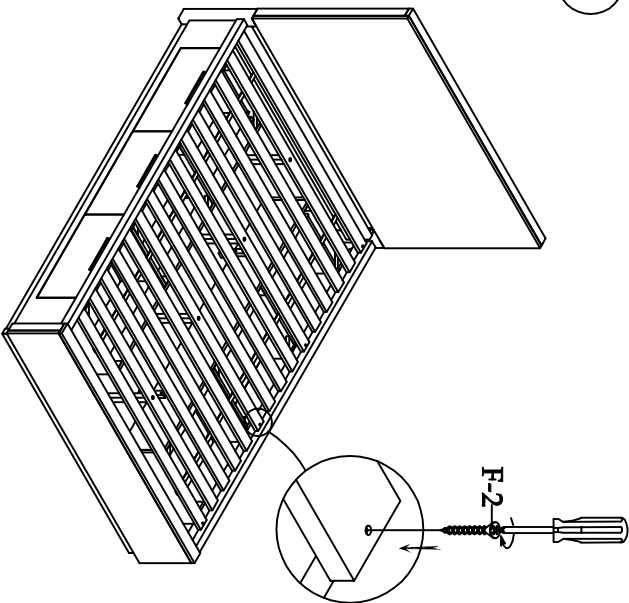

LIVING SPACES

R-A	5/0 - 6/6 Storage Rail (1-1n)		X 1
R-B	5912		X 2
R-1	7002 Parts R-2 - R-11		X 1
R-2	M5/16" - 18 x 3-1/2"] Long All-Thread Bolt		X 4
R-3	ø50mm Arc- Washer		X 4
R-4	M5/16" Spring Washer		X 4
R-5	M5/16" x 18 X 2mm Flat Washer		X 4
R-6	5/16-18 x L17 Hex Nut		X 4
R-7	12mm Open Wrench		X 1
R-8	M1/4" x 20 x 1-1/2" - Long Allen Head Bolt		X 4
R-9	M1/4" Spring Washer		X 4
R-10	M1/4" x 19 X 2mm Flat Washer		X 4
R-11	4mm Allen Wrench		X 1

1

2

3

4

LIVING SPACES

#220707/1/73
 Pierce - 5/0 Panel headboard
 5/0 Panel footboard
 5/0-6/6 Storage Rail (1-in)

5

6