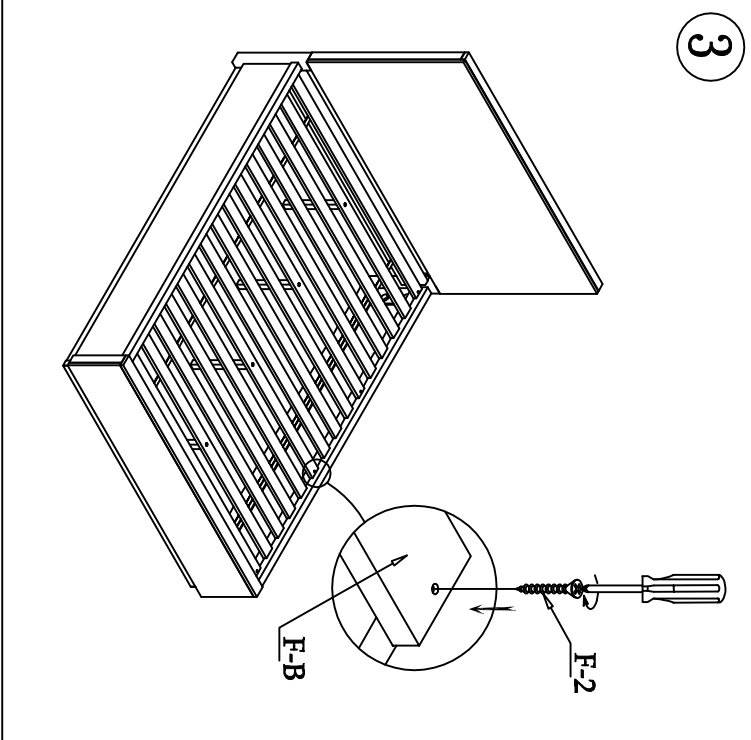

22072
Pierces - 5/0-6/6 Panel bed rails (2-in)

LIVING SPACES

R-A	5/0 - 6/6 Panel Bed Rails		X 1
R-1	7002 Parts R-2 - R-7		X 1
R-2	M5/16"-18 x 3-1/2" J Long All-Thread Bolt		X 4
R-3	φ50mm Arc- Washer		X 4
R-4	M5/16" Spring Washer		X 4
R-5	M5/16" x .16 X 2mm Flat Washer		X 4
R-6	5/16-18 X L17 Hex Nut		X 4
R-7	12mm Open Wrench		X 1

22074
Pierce - 5/0-6/6 Panel bed rails (1-in)

LIVING SPACES

F-A	5/0 Panel FB		X 1
F-B	5901		X 15
F-C	5906		X 4
F-1	7002 Parts F-2		X 1
F-2	Ø4 x 30mm Wood Screw		X 30

#220707172174
 Pierce - 5/0 Panel headboard
 5/0 Panel footboard
 5/0-6/6 Panel bed rails (2-in)
 5/0-6/6 Panel bed rails (1-in)

LIVING SPACES

R-A	5/0 - 6/6 Storage Rail (1-1n)		X 1
R-B	5912		X 2
R-1	7002 Parts R-2 - R-11		X 1
R-2	M5/16" - 18 x 3-1/2"] Long All-Thread Bolt		X 4
R-3	ø50mm Arc- Washer		X 4
R-4	M5/16" Spring Washer		X 4
R-5	M5/16" x 18 X 2mm Flat Washer		X 4
R-6	5/16-18 x L17 Hex Nut		X 4
R-7	12mm Open Wrench		X 1
R-8	M1/4" x 20 x 1-1/2" - Long Allen Head Bolt		X 4
R-9	M1/4" Spring Washer		X 4
R-10	M1/4" x 19 X 2mm Flat Washer		X 4
R-11	4mm Allen Wrench		X 1