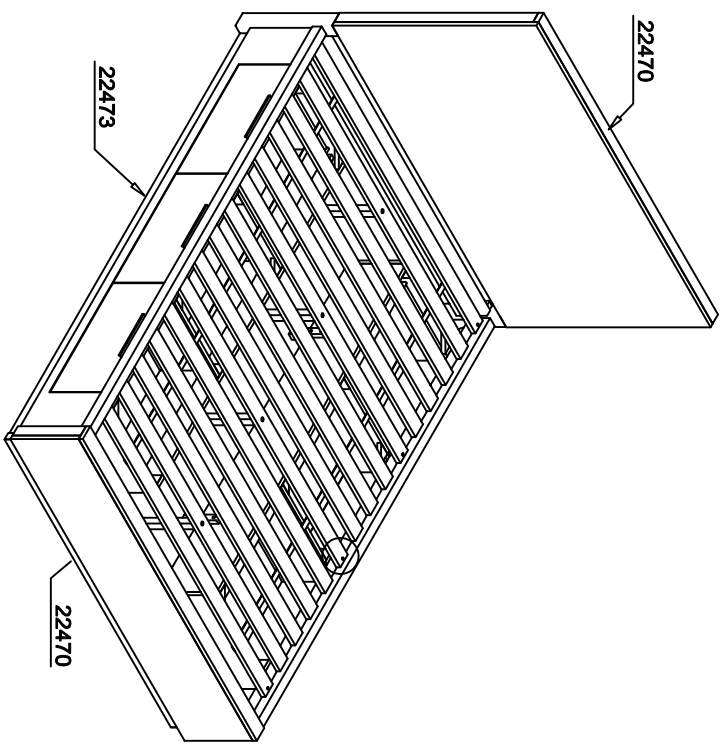

22472  
Pierce - 5/0-5/6 Panel bed rails (2-in)

**LIVING SPACES**

F-A	5/0 Panel FB		X 1
F-B	5901		X 15
F-C	5906		X 4
F-1	7002 Parts F-2		X 1
F-2	Ø4 x 30mm Wood Screw		X 30

#22470/71/72  
Pierce - 5/0 Panel headboard  
5/0 Panel footboard  
5/0-6/6 Panel bed rails (2-in)

# LIVING SPACES

R-A	5/0 - 6/6 Storage Rail (1-in)		X 2
R-B	5912		X 4
R-1	7002 Parts R-2 - R-11		X 1
R-2	M5/16" - 18 x 3-1/2" J Long All-Thread Bolt		X 8
R-3	ø50mm Arc- Washer		X 8
R-4	M5/16" Spring Washer		X 8
R-5	M5/16" x 16 X 2mm Flat Washer		X 8
R-6	5/16-18 X L17 Hex Nut		X 8
R-7	12mm Open Wrench		X 1
R-8	M1/4" - 20 x 1-1/2" - Long Allen Head Bolt		X 8
R-9	M1/4" Spring Washer		X 8
R-10	M1/4" x 19 X 2mm Flat Washer		X 8
R-11	4mm Allen Wrench		X 1

#22473  
Pierce - 5/0-6/6 Storage Rail (1-in)

1

2

3

4

5

6

7