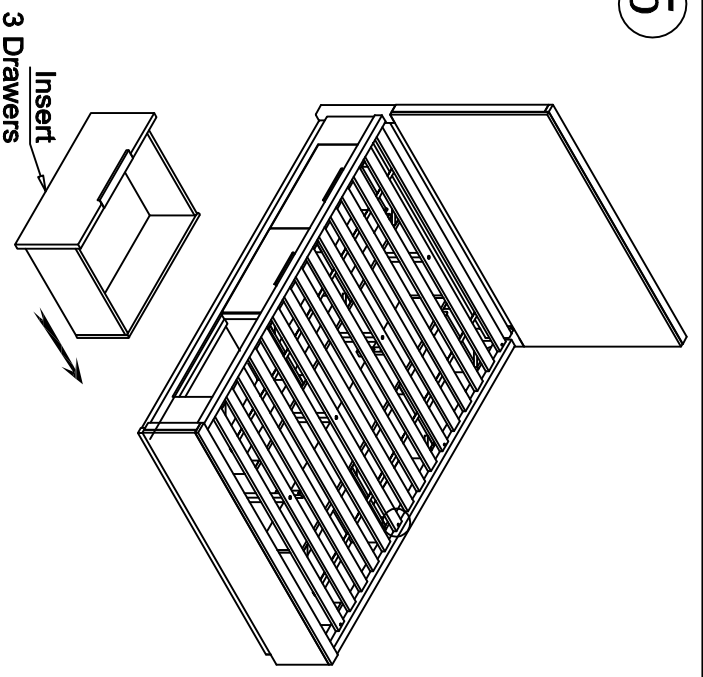

# LIVING SPACES

R-A	5/0 - 6/6 Storage Rail (1-in)		X 2
R-B	5912		X 4
R-1	7002 Parts R-2 - R-11		X 1
R-2	M5/16" - 18 x 3-1/2" J Long All-Thread Bolt		X 8
R-3	ø50mm Arc- Washer		X 8
R-4	M5/16" Spring Washer		X 8
R-5	M5/16" x 16 X 2mm Flat Washer		X 8
R-6	5/16-18 X L17 Hex Nut		X 8
R-7	12mm Open Wrench		X 1
R-8	M1/4" - 20 x 1-1/2" - Long Allen Head Bolt		X 8
R-9	M1/4" Spring Washer		X 8
R-10	M1/4" x 19 X 2mm Flat Washer		X 8
R-11	4mm Allen Wrench		X 1

#22473  
Pierce - 5/0-6/6 Storage Rail (1-in)

1

2

3

4

5

6

7