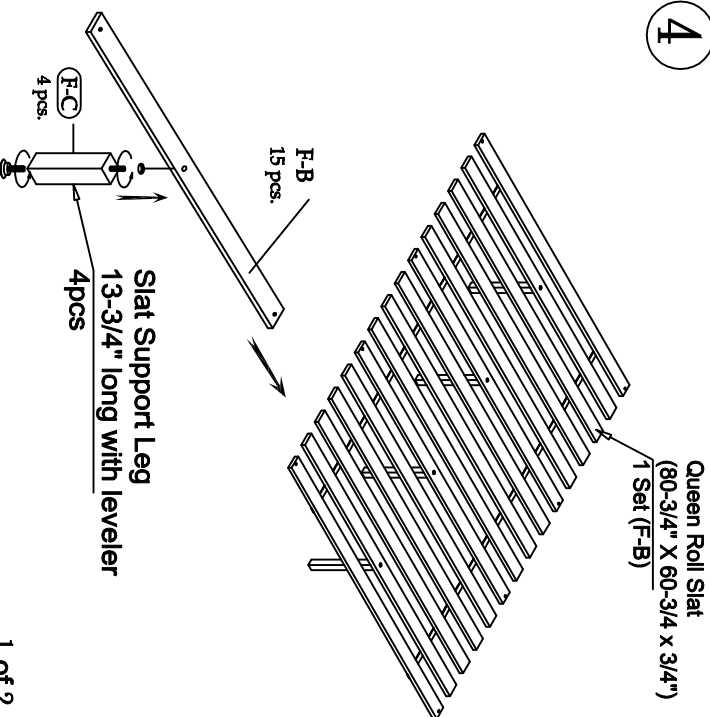

# LIVING SPACES

R-A	5/0 - 6/6 Storage Rail (1-in)		X 2
R-B	5912		X 4
R-1	7002 Parts R-2 - R-11		X 1
R-2	M5/16" - 18 x 3-1/2" J Long All-Thread Bolt		X 8
R-3	ø50mm Arc- Washer		X 8
R-4	M5/16" Spring Washer		X 8
R-5	M5/16" x 16 X 2mm Flat Washer		X 8
R-6	5/16-18 X L17 Hex Nut		X 8
R-7	12mm Open Wrench		X 1
R-8	M1/4" - 20 x 1-1/2" - Long Allen Head Bolt		X 8
R-9	M1/4" Spring Washer		X 8
R-10	M1/4" x 19 X 2mm Flat Washer		X 8
R-11	4mm Allen Wrench		X 1

#22473  
Pierce - 5/0-6/6 Storage Rail (1-in)

1

2

3

4

5

6

7