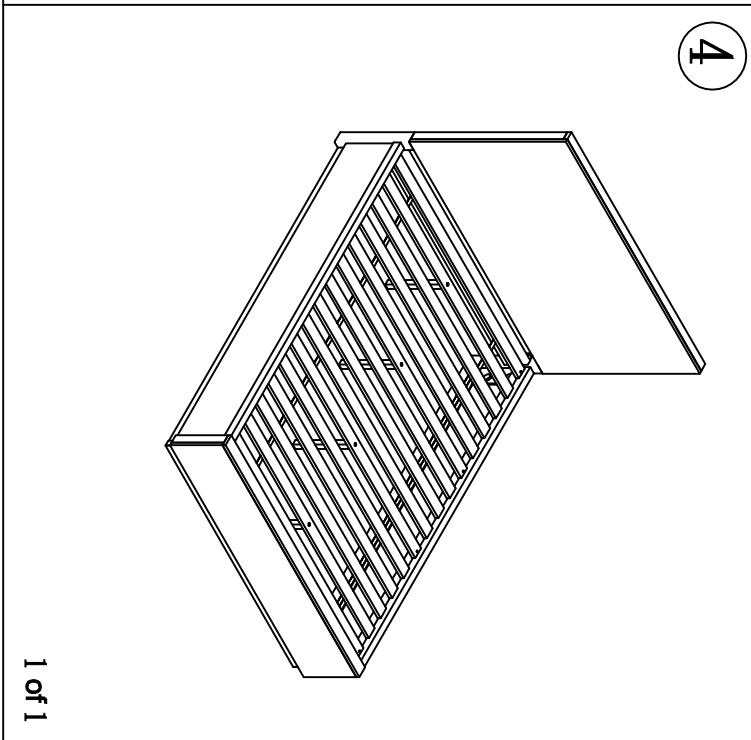

# LIVING SPACES

R-A	5/0 - 6/6 Panel Bed Rails		X 2
R-1	7002 Parts R-2 - R-7		X 1
R-2	M5/16"-18 x 3-1/2" ] Long All-Thread Bolt		X 8
R-3	φ50mm Arc- Washer		X 8
R-4	M5/16" Spring Washer		X 8
R-5	M5/16" x 16 X 2mm Flat Washer		X 8
R-6	5/16-18 x L17 Hex Nut		X 8
R-7	12mm Open Wrench		X 1

22472  
Pierce - 5/0-5/6 Panel bed rails (2-in)

**LIVING SPACES**

F-A	5/0 Panel FB		X 1
F-B	5901		X 15
F-C	5906		X 4
F-1	7002 Parts F-2		X 1
F-2	Ø4 x 30mm Wood Screw		X 30

#22470/71/72  
Pierce - 5/0 Panel headboard  
5/0 Panel footboard  
5/0-6/6 Panel bed rails (2-in)

# LIVING SPACES

R-A	5/0 - 6/6 Storage Rail (1-in)		X 2
R-B	5912		X 4
R-1	7002 Parts R-2 - R-11		X 1
R-2	M5/16" - 18 x 3-1/2" J Long All-Thread Bolt		X 8
R-3	ø50mm Arc- Washer		X 8
R-4	M5/16" Spring Washer		X 8
R-5	M5/16" x 16 X 2mm Flat Washer		X 8
R-6	5/16-18 X L17 Hex Nut		X 8
R-7	12mm Open Wrench		X 1
R-8	M1/4" - 20 x 1-1/2" - Long Allen Head Bolt		X 8
R-9	M1/4" Spring Washer		X 8
R-10	M1/4" x 19 X 2mm Flat Washer		X 8
R-11	4mm Allen Wrench		X 1