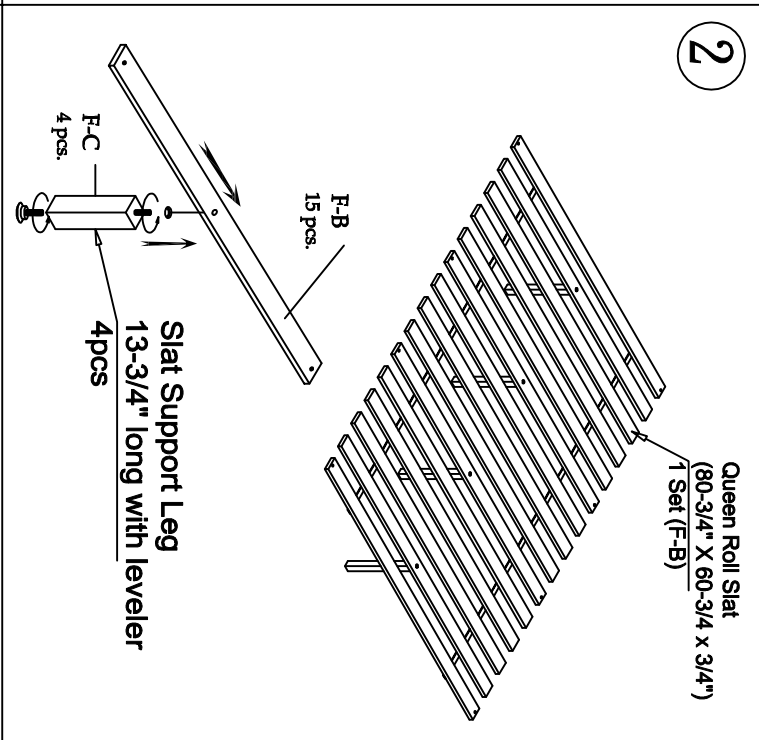

# LIVING SPACES

R-A	5/0 - 6/6 Panel Bed Rails		X 2
R-1	7002 Parts R-2 - R-7		X 1
R-2	M5/16"-18 x 3-1/2" ] Long All-Thread Bolt		X 8
R-3	φ50mm Arc- Washer		X 8
R-4	M5/16" Spring Washer		X 8
R-5	M5/16" x 16 X 2mm Flat Washer		X 8
R-6	5/16-18 x L17 Hex Nut		X 8
R-7	12mm Open Wrench		X 1

22472  
Pierce - 5/0-5/6 Panel bed rails (2-in)

**LIVING SPACES**

F-A	5/0 Panel FB		X 1
F-B	5901		X 15
F-C	5906		X 4
F-1	7002 Parts F-2		X 1
F-2	Ø4 x 30mm Wood Screw		X 30

#22470/71/72  
Pierce - 5/0 Panel headboard  
5/0 Panel footboard  
5/0-6/6 Panel bed rails (2-in)

# LIVING SPACES

R-A	5/0 - 6/6 Storage Rail (1-in)		X 2
R-B	5912		X 4
R-1	7002 Parts R-2 - R-11		X 1
R-2	M5/16" - 18 x 3-1/2" J Long All-Thread Bolt		X 8
R-3	ø50mm Arc- Washer		X 8
R-4	M5/16" Spring Washer		X 8
R-5	M5/16" x 16 X 2mm Flat Washer		X 8
R-6	5/16-18 X L17 Hex Nut		X 8
R-7	12mm Open Wrench		X 1
R-8	M1/4" - 20 x 1-1/2" - Long Allen Head Bolt		X 8
R-9	M1/4" Spring Washer		X 8
R-10	M1/4" x 19 X 2mm Flat Washer		X 8
R-11	4mm Allen Wrench		X 1