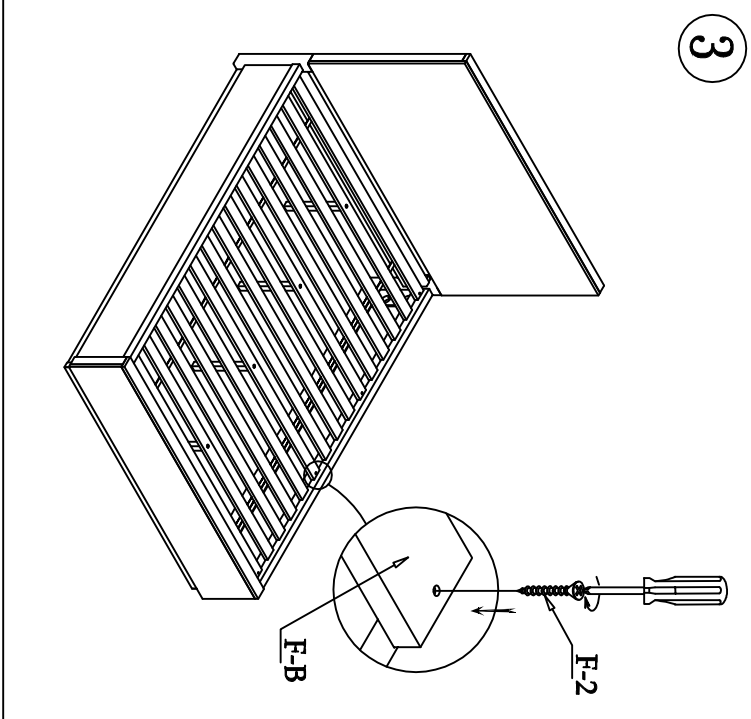

# LIVING SPACES

R-A	5/0 - 6/6 Panel Bed Rails		X 2
R-1	7002 Parts R-2 - R-7		X 1
R-2	M5/16"-18 x 3-1/2" ] Long All-Thread Bolt		X 8
R-3	φ50mm Arc- Washer		X 8
R-4	M5/16" Spring Washer		X 8
R-5	M5/16" x 16 X 2mm Flat Washer		X 8
R-6	5/16-18 x L17 Hex Nut		X 8
R-7	12mm Open Wrench		X 1

22472  
Pierce - 5/0-5/6 Panel bed rails (2-in)

**LIVING SPACES**

F-A	5/0 Panel FB		X 1
F-B	5901		X 15
F-C	5906		X 4
F-1	7002 Parts F-2		X 1
F-2	Ø4 x 30mm Wood Screw		X 30

#22470/71/72  
Pierce - 5/0 Panel headboard  
5/0 Panel footboard  
5/0-6/6 Panel bed rails (2-in)

# LIVING SPACES

R-A	5/0 - 6/6 Storage Rail (1-in)		X 2
R-B	5912		X 4
R-1	7002 Parts R-2 - R-11		X 1
R-2	M5/16" - 18 x 3-1/2" J Long All-Thread Bolt		X 8
R-3	ø50mm Arc- Washer		X 8
R-4	M5/16" Spring Washer		X 8
R-5	M5/16" x 16 X 2mm Flat Washer		X 8
R-6	5/16-18 X L17 Hex Nut		X 8
R-7	12mm Open Wrench		X 1
R-8	M1/4" - 20 x 1-1/2" - Long Allen Head Bolt		X 8
R-9	M1/4" Spring Washer		X 8
R-10	M1/4" x 19 X 2mm Flat Washer		X 8
R-11	4mm Allen Wrench		X 1