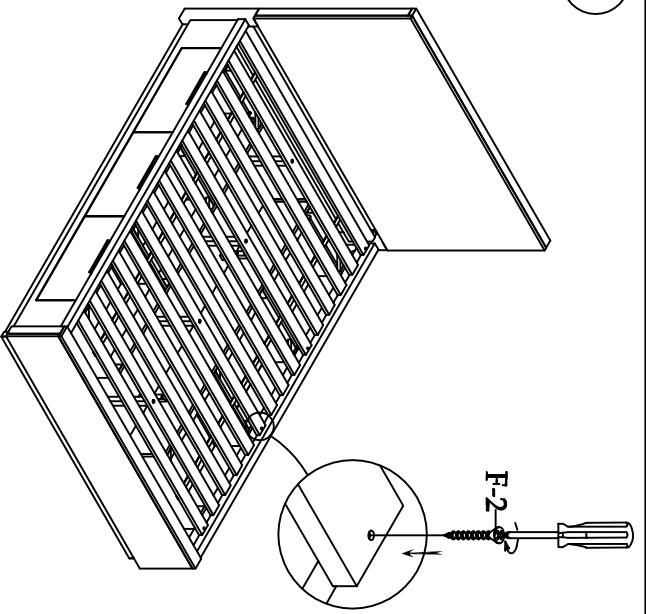

# LIVING SPACES

R-A	5/0 - 6/6 Storage Rail (1-in)		X 2
R-B	5912		X 4
R-1	7002 Parts R-2 - R-11		X 1
R-2	M5/16" - 18 x 3-1/2" J Long All-Thread Bolt		X 8
R-3	ø50mm Arc- Washer		X 8
R-4	M5/16" Spring Washer		X 8
R-5	M5/16" x 16 X 2mm Flat Washer		X 8
R-6	5/16-18 X L17 Hex Nut		X 8
R-7	12mm Open Wrench		X 1
R-8	M1/4" - 20 x 1-1/2" - Long Allen Head Bolt		X 8
R-9	M1/4" Spring Washer		X 8
R-10	M1/4" x 19 X 2mm Flat Washer		X 8
R-11	4mm Allen Wrench		X 1

#22473  
Pierce - 5/0-6/6 Storage Rail (1-in)

1

2

3

4

5

6

7