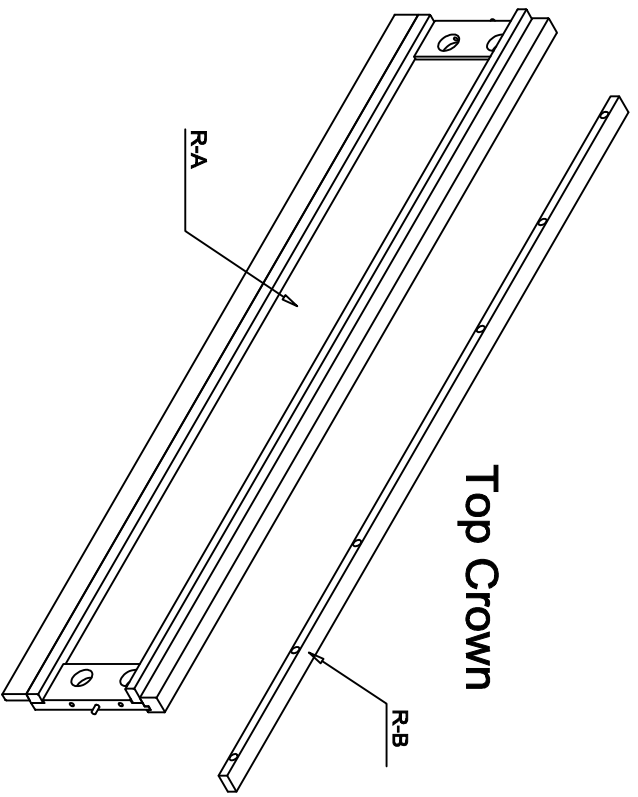

LIVING SPACES

H-A	Panel Hdbd		x 1
H-B	5932		x 1
H-C	5934		x 1
H-D	5940		x 1
H-1	7002 Parts H-2 - H-5		x 1
H-2	M5/16" x 1.7/8" Long Allen Head Bolt		x 10
H-3	M5/16" Spring Washer		x 10
H-4	M5/16" x 19 X 2mm Flat Washer		x 10
H-5	5mm Allen Wrench		x 1

22480
Pierce - 6/0 - 6/6 Panel Headboard

1

2

LIVING SPACES

R-A	6/0 Panel Bed Rails		X 2
R-B	Top Crown		X 2
R-1	7002 Parts R-2 - R-8		X 1
R-2	M5/16"-18 x 3-1/2" J Long All-Thread Bolt		X 8
R-3	φ50mm Arc- Washer		X 8
R-4	M5/16" Spring Washer		X 8
R-5	M5/16" x 16 X 2mm Flat Washer		X 8
R-6	5/16-18 x L17 Hex Nut		X 8
R-7	12mm Open Wrench		X 1
R-8	4mm Allen Wrench		X 1

22482
Pierces - 6/0 Panel bed rails (2-in)

1

2

LIVING SPACES

R-A	5/0 - 6/6 Storage Rail (1-1/1")		X 1
R-B	5912		X 2
R-C	Top Crown		X 1
R-1	7002 Parts R-2 - R-11		X 1
R-2	M5/16" - 18 X 3-1/2 "] Long All-Thread Bolt		X 4
R-3	φ50mm Arc- Washer		X 4
R-4	M5/16" Spring Washer		X 4
R-5	M5/16" X 16 X 2mm Flat Washer		X 4
R-6	5/16-18 X 1.17 Hex Nut		X 4
R-7	12mm Open Wrench		X 1
R-8	M1/4" - 20 X 1-1/2 " - Long Allen Head Bolt		X 4
R-9	M1/4" Spring Washer		X 4
R-10	M1/4" X 19 X 2mm Flat Washer		X 4
R-11	4mm Allen Wrench		X 1

LIVING SPACES

R-A	5/0 - 6/6 Storage Rail (1-in)		X 2
R-B	5912		X 4
R-1	7002 Parts R-2 - R-11		X 1
R-2	M5/16" x 18 x 3-1/2" *] Long All-Thread Bolt		X 8
R-3	ø50mm Arc-Washer		X 8
R-4	M5/16" Spring Washer		X 8
R-5	M5/16" x 16 X 2mm Flat Washer		X 8
R-6	5/16-18 X L17 Hex Nut		X 8
R-7	12mm Open Wrench		X 1
R-8	M1/4" x 20 x 1-1/2" * Long Allen Head Bolt		X 4
R-9	M1/4" Spring Washer		X 8
R-10	M1/4" x 19 X 2mm Flat Washer		X 8
R-11	4mm Allen Wrench		X 1