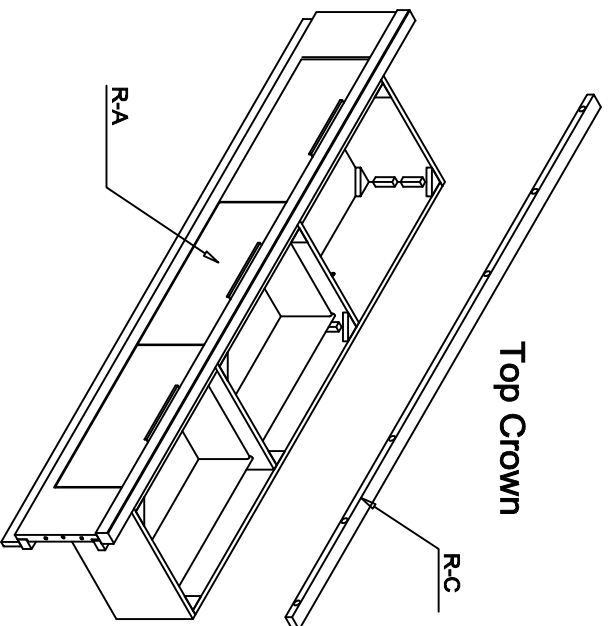

22480
Pierce - 6/0 - 6/6 Panel Headboard

1

2

LIVING SPACES

R-A	6/0 Panel Bed Rails		X 2
R-B	Top Crown		X 2
R-1	7002 Parts R-2 - R-8		X 1
R-2	M5/16"-18 x 3-1/2" J Long All-Thread Bolt		X 8
R-3	φ50mm Arc- Washer		X 8
R-4	M5/16" Spring Washer		X 8
R-5	M5/16" x 16 X 2mm Flat Washer		X 8
R-6	5/16-18 x L17 Hex Nut		X 8
R-7	12mm Open Wrench		X 1
R-8	4mm Allen Wrench		X 1

22482
Pierces - 6/0 Panel bed rails (2-in)

1

2

LIVING SPACES

R-A	5/0 - 6/6 Storage Rail (1-1/1")		X 1
R-B	5912		X 2
R-C	Top Crown		X 1
R-1	7002 Parts R-2 - R-11		X 1
R-2	M5/16" - 18 X 3-1/2 "] Long All-Thread Bolt		X 4
R-3	φ50mm Arc- Washer		X 4
R-4	M5/16" Spring Washer		X 4
R-5	M5/16" X 16 X 2mm Flat Washer		X 4
R-6	5/16-18 X 1.17 Hex Nut		X 4
R-7	12mm Open Wrench		X 1
R-8	M1/4" - 20 X 1-1/2 " - Long Allen Head Bolt		X 4
R-9	M1/4" Spring Washer		X 4
R-10	M1/4" X 19 X 2mm Flat Washer		X 4
R-11	4mm Allen Wrench		X 1

1

2

2

LIVING SPACES

F-A	6/0-6/6 Panel FB		X 1
F-B	5901		X 15
F-C	5906		X 8
F-1	7002 Parts F-2		X 1
F-2	Ø4 x 30mm Wood Screw		X 30

#22480/31/72
Pierce - 6/0 - 6/6 Panel headboard
6/0 - 6/6 Panel footboard
5/0-6/6 Panel bed rails (2-in)

LIVING SPACES

R-A	5/0 - 6/6 Storage Rail (1-in)		X 2
R-B	5912		X 4
R-1	7002 Parts R-2 - R-11		X 1
R-2	M5/16" x 18 x 3-1/2" *] Long All-Thread Bolt		X 8
R-3	ø50mm Arc-Washer		X 8
R-4	M5/16" Spring Washer		X 8
R-5	M5/16" x 16 X 2mm Flat Washer		X 8
R-6	5/16-18 X L17 Hex Nut		X 8
R-7	12mm Open Wrench		X 1
R-8	M1/4" x 20 x 1-1/2" * Long Allen Head Bolt		X 4
R-9	M1/4" Spring Washer		X 8
R-10	M1/4" x 19 X 2mm Flat Washer		X 8
R-11	4mm Allen Wrench		X 1