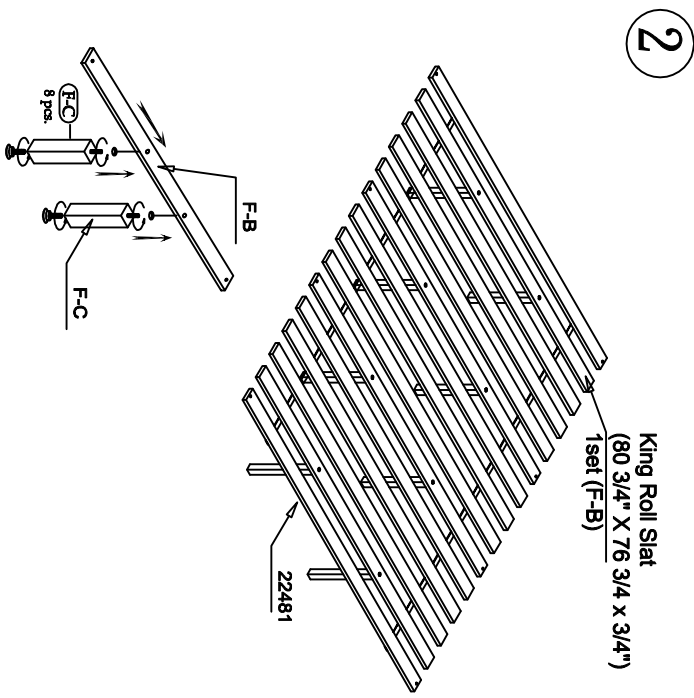

22480
Pierce - 6/0 - 6/6 Panel Headboard

1

2

LIVING SPACES

R-A	6/0 Panel Bed Rails		X 2
R-B	Top Crown		X 2
R-1	7002 Parts R-2 - R-8		X 1
R-2	M5/16"-18 x 3-1/2" J Long All-Thread Bolt		X 8
R-3	φ50mm Arc- Washer		X 8
R-4	M5/16" Spring Washer		X 8
R-5	M5/16" x 16 X 2mm Flat Washer		X 8
R-6	5/16-18 x L17 Hex Nut		X 8
R-7	12mm Open Wrench		X 1
R-8	4mm Allen Wrench		X 1

22482
Pierces - 6/0 Panel bed rails (2-in)

1

2

LIVING SPACES

R-A	5/0 - 6/6 Storage Rail (1-1/1")		X 1
R-B	5912		X 2
R-C	Top Crown		X 1
R-1	7002 Parts R-2 - R-11		X 1
R-2	M5/16" - 18 X 3-1/2 "] Long All-Thread Bolt		X 4
R-3	φ50mm Arc- Washer		X 4
R-4	M5/16" Spring Washer		X 4
R-5	M5/16" X 16 X 2mm Flat Washer		X 4
R-6	5/16-18 X 1.17 Hex Nut		X 4
R-7	12mm Open Wrench		X 1
R-8	M1/4" - 20 X 1-1/2 " - Long Allen Head Bolt		X 4
R-9	M1/4" Spring Washer		X 4
R-10	M1/4" X 19 X 2mm Flat Washer		X 4
R-11	4mm Allen Wrench		X 1

1

2

2

LIVING SPACES

F-A	6/0-6/6 Panel FB		X 1
F-B	5901		X 15
F-C	5906		X 8
F-1	7002 Parts F-2		X 1
F-2	Ø4 x 30mm Wood Screw		X 30

#22480/31/72
Pierce - 6/0 - 6/6 Panel headboard
6/0 - 6/6 Panel footboard
5/0-6/6 Panel bed rails (2-in)

LIVING SPACES

R-A	5/0 - 6/6 Storage Rail (1-in)		X 2
R-B	5912		X 4
R-1	7002 Parts R-2 - R-11		X 1
R-2	M5/16" x 18 x 3-1/2" *] Long All-Thread Bolt		X 8
R-3	ø50mm Arc-Washer		X 8
R-4	M5/16" Spring Washer		X 8
R-5	M5/16" x 16 X 2mm Flat Washer		X 8
R-6	5/16-18 X L17 Hex Nut		X 8
R-7	12mm Open Wrench		X 1
R-8	M1/4" x 20 x 1-1/2" * Long Allen Head Bolt		X 4
R-9	M1/4" Spring Washer		X 8
R-10	M1/4" x 19 X 2mm Flat Washer		X 8
R-11	4mm Allen Wrench		X 1