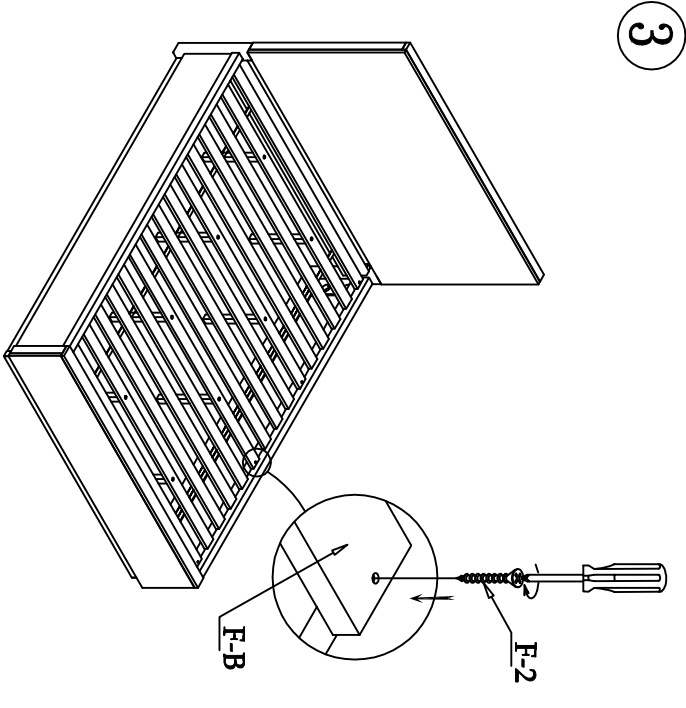

22482
Pierces - 6/0 Panel bed rails (2-in)

1

2

LIVING SPACES

R-A	5/0 - 6/6 Storage Rail (1-1/1")		X 1
R-B	5912		X 2
R-C	Top Crown		X 1
R-1	7002 Parts R-2 - R-11		X 1
R-2	M5/16" - 18 X 3-1/2 "] Long All-Thread Bolt		X 4
R-3	φ50mm Arc- Washer		X 4
R-4	M5/16" Spring Washer		X 4
R-5	M5/16" X 16 X 2mm Flat Washer		X 4
R-6	5/16-18 X 1.17 Hex Nut		X 4
R-7	12mm Open Wrench		X 1
R-8	M1/4" - 20 X 1-1/2 " - Long Allen Head Bolt		X 4
R-9	M1/4" Spring Washer		X 4
R-10	M1/4" X 19 X 2mm Flat Washer		X 4
R-11	4mm Allen Wrench		X 1

1

2

2

LIVING SPACES

F-A	6/0-6/6 Panel FB		X 1
F-B	5901		X 15
F-C	5906		X 8
F-1	7002 Parts F-2		X 1
F-2	Ø4 x 30mm Wood Screw		X 30

#22480/31/72
Pierce - 6/0 - 6/6 Panel headboard
6/0 - 6/6 Panel footboard
5/0-6/6 Panel bed rails (2-in)

LIVING SPACES

R-A	5/0 - 6/6 Storage Rail (1-in)		X 2
R-B	5912		X 4
R-1	7002 Parts R-2 - R-11		X 1
R-2	M5/16" x 18 x 3-1/2" *] Long All-Thread Bolt		X 8
R-3	ø50mm Arc-Washer		X 8
R-4	M5/16" Spring Washer		X 8
R-5	M5/16" x 16 X 2mm Flat Washer		X 8
R-6	5/16-18 X L17 Hex Nut		X 8
R-7	12mm Open Wrench		X 1
R-8	M1/4" x 20 x 1-1/2" * Long Allen Head Bolt		X 4
R-9	M1/4" Spring Washer		X 8
R-10	M1/4" x 19 X 2mm Flat Washer		X 8
R-11	4mm Allen Wrench		X 1