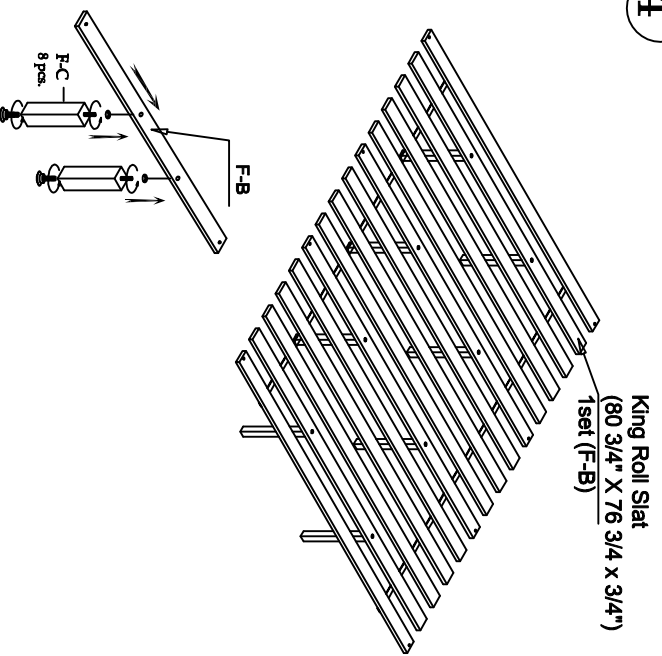

LIVING SPACES

R-A	5/0 - 6/6 Storage Rail (1-in)		X 2
R-B	5912		X 4
R-1	7002 Parts R-2 - R-11		X 1
R-2	M5/16" x 18 x 3-1/2" *] Long All-Thread Bolt		X 8
R-3	ø50mm Arc-Washer		X 8
R-4	M5/16" Spring Washer		X 8
R-5	M5/16" x 16 X 2mm Flat Washer		X 8
R-6	5/16-18 X L17 Hex Nut		X 8
R-7	12mm Open Wrench		X 1
R-8	M1/4" x 20 x 1-1/2" * Long Allen Head Bolt		X 4
R-9	M1/4" Spring Washer		X 8
R-10	M1/4" x 19 X 2mm Flat Washer		X 8
R-11	4mm Allen Wrench		X 1

#22473
Pierce - 6/0 - 6/6 Storage Rail (1-in)

1

3

2

4

5

6

7