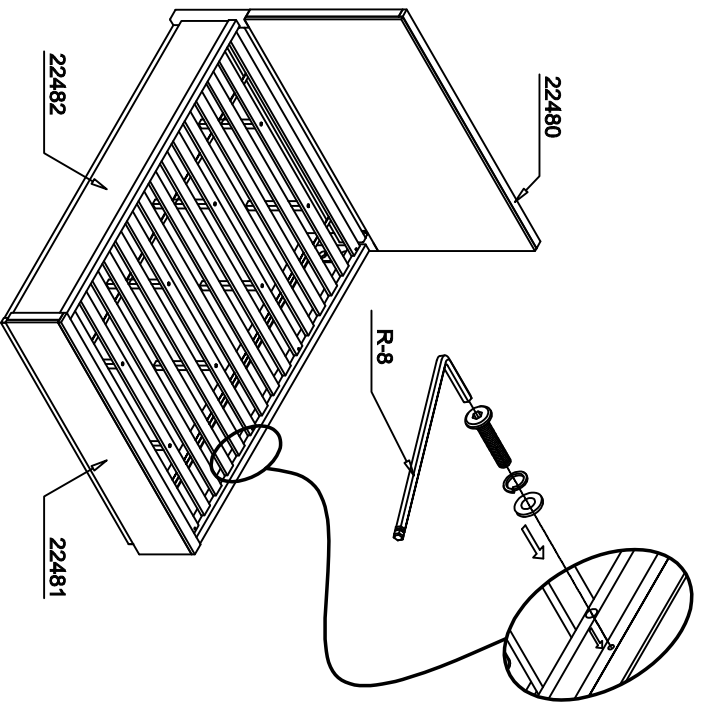

LIVING SPACES

| | | | |
|-----|--------------------------------------|--|------|
| H-A | Panel Hdbd | | x 1 |
| H-B | 5932 | | x 1 |
| H-C | 5934 | | x 1 |
| H-D | 5940 | | x 1 |
| H-1 | 7002 Parts H-2 - H-5 | | x 1 |
| H-2 | M5/16" x 1.7/8" Long Allen Head Bolt | | x 10 |
| H-3 | M5/16" Spring Washer | | x 10 |
| H-4 | M5/16" x 19 X 2mm Flat Washer | | x 10 |
| H-5 | 5mm Allen Wrench | | x 1 |

22480
Pierce - 6/0 - 6/6 Panel Headboard

1

2

LIVING SPACES

| | | | |
|-----|---|--|-----|
| R-A | 6/0 Panel Bed Rails |  | X 2 |
| R-B | Top Crown |  | X 2 |
| R-1 | 7002 Parts R-2 - R-8 |  | X 1 |
| R-2 | M5/16" -18 x 3-1/2" J Long All-Thread Bolt |  | X 8 |
| R-3 | φ50mm Arc- Washer |  | X 8 |
| R-4 | M5/16" Spring Washer |  | X 8 |
| R-5 | M5/16" x 16 X 2mm Flat Washer |  | X 8 |
| R-6 | 5/16-18 x L17 Hex Nut |  | X 8 |
| R-7 | 12mm Open Wrench |  | X 1 |
| R-8 | 4mm Allen Wrench |  | X 1 |

22482
Pierces - 6/0 Panel bed rails (2-in)

1

2

LIVING SPACES

| | | | |
|------|--|--|-----|
| R-A | 5/0 - 6/6 Storage Rail (1-in) | | X 1 |
| R-B | 5912 | | X 2 |
| R-C | Top Crown | | X 1 |
| R-1 | 7002 Parts R-2 - R-11 | | X 1 |
| R-2 | M5/16" x 18 x 3-1/2"] Long All-Thread Bolt | | X 4 |
| R-3 | φ50mm Arc- Washer | | X 4 |
| R-4 | M5/16" Spring Washer | | X 4 |
| R-5 | M5/16" x 16 X 2mm Flat Washer | | X 4 |
| R-6 | 5/16-18 x 1.17 Hex Nut | | X 4 |
| R-7 | 12mm Open Wrench | | X 1 |
| R-8 | M1/4" x 20 x 1-1/2"] Long Allen Head Bolt | | X 4 |
| R-9 | M1/4" Spring Washer | | X 4 |
| R-10 | M1/4" x 19 X 2mm Flat Washer | | X 4 |
| R-11 | 4mm Allen Wrench | | X 1 |