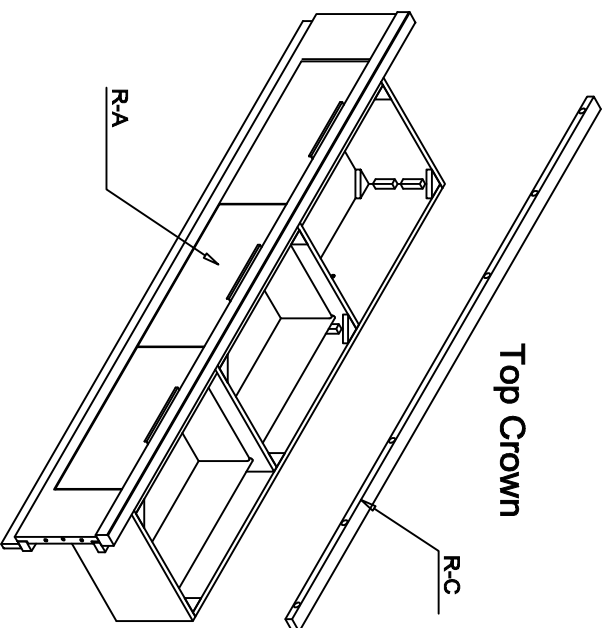

22480
Pierce - 6/0 - 6/6 Panel Headboard

1

2

LIVING SPACES

| | | | |
|-----|---|--|-----|
| R-A | 6/0 Panel Bed Rails |  | X 2 |
| R-B | Top Crown |  | X 2 |
| R-1 | 7002 Parts R-2 - R-8 |  | X 1 |
| R-2 | M5/16" -18 x 3-1/2" J Long All-Thread Bolt |  | X 8 |
| R-3 | φ50mm Arc- Washer |  | X 8 |
| R-4 | M5/16" Spring Washer |  | X 8 |
| R-5 | M5/16" x 16 X 2mm Flat Washer |  | X 8 |
| R-6 | 5/16-18 x L17 Hex Nut |  | X 8 |
| R-7 | 12mm Open Wrench |  | X 1 |
| R-8 | 4mm Allen Wrench |  | X 1 |

22482
Pierces - 6/0 Panel bed rails (2-in)

1

2

LIVING SPACES

| | | | |
|------|--|--|-----|
| R-A | 5/0 - 6/6 Storage Rail (1-in) | | X 1 |
| R-B | 5912 | | X 2 |
| R-C | Top Crown | | X 1 |
| R-1 | 7002 Parts R-2 - R-11 | | X 1 |
| R-2 | M5/16" x 18 x 3-1/2"] Long All-Thread Bolt | | X 4 |
| R-3 | φ50mm Arc- Washer | | X 4 |
| R-4 | M5/16" Spring Washer | | X 4 |
| R-5 | M5/16" x 16 X 2mm Flat Washer | | X 4 |
| R-6 | 5/16-18 x 1.17 Hex Nut | | X 4 |
| R-7 | 12mm Open Wrench | | X 1 |
| R-8 | M1/4" x 20 x 1-1/2"] Long Allen Head Bolt | | X 4 |
| R-9 | M1/4" Spring Washer | | X 4 |
| R-10 | M1/4" x 19 X 2mm Flat Washer | | X 4 |
| R-11 | 4mm Allen Wrench | | X 1 |

1

2

2

LIVING SPACES

| | | | |
|-----|-------------------------|---|------|
| F-A | 6/0-6/6 Panel FB |  | X 1 |
| F-B | 5901 |  | X 15 |
| F-C | 5906 |  | X 8 |
| F-1 | 7002 Parts F-2 |  | X 1 |
| F-2 | Ø4 x 30mm Wood Screw |  | X 30 |