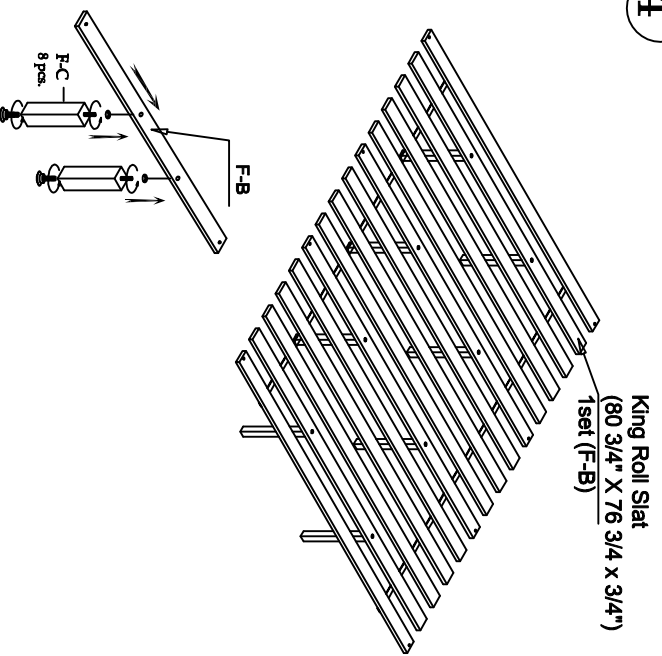

1

2

2

LIVING SPACES

| | | | |
|-----|-------------------------|---|------|
| F-A | 6/0-6/6 Panel FB |  | X 1 |
| F-B | 5901 |  | X 15 |
| F-C | 5906 |  | X 8 |
| F-1 | 7002 Parts F-2 |  | X 1 |
| F-2 | Ø4 x 30mm Wood Screw |  | X 30 |

#22480/31/72
Pierce - 6/0 - 6/6 Panel headboard
6/0 - 6/6 Panel footboard
5/0-6/6 Panel bed rails (2-in)

LIVING SPACES

| | | | |
|------|---|--|-----|
| R-A | 5/0 - 6/6 Storage Rail (1-in) | | X 2 |
| R-B | 5912 | | X 4 |
| R-1 | 7002 Parts R-2 - R-11 | | X 1 |
| R-2 | M5/16" x 18 x 3-1/2" *] Long All-Thread Bolt | | X 8 |
| R-3 | ø50mm Arc-Washer | | X 8 |
| R-4 | M5/16" Spring Washer | | X 8 |
| R-5 | M5/16" x 16 X 2mm Flat Washer | | X 8 |
| R-6 | 5/16-18 X L17 Hex Nut | | X 8 |
| R-7 | 12mm Open Wrench | | X 1 |
| R-8 | M1/4" x 20 x 1-1/2" * Long Allen Head Bolt | | X 4 |
| R-9 | M1/4" Spring Washer | | X 8 |
| R-10 | M1/4" x 19 X 2mm Flat Washer | | X 8 |
| R-11 | 4mm Allen Wrench | | X 1 |

#22473
Pierce - 6/0 - 6/6 Storage Rail (1-in)

1

3

2

4

5

6

7