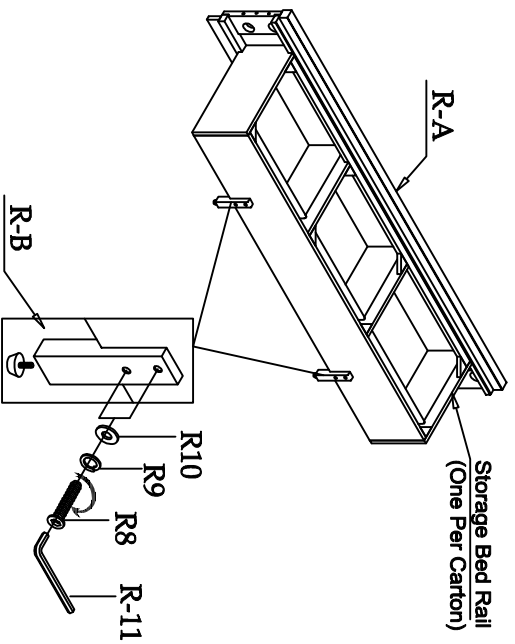

22480
Pierce - 6/0 - 6/6 Panel Headboard

1

2

LIVING SPACES

| | | | |
|-----|---|--|-----|
| R-A | 6/0 Panel Bed Rails |  | X 2 |
| R-B | Top Crown |  | X 2 |
| R-1 | 7002 Parts R-2 - R-8 |  | X 1 |
| R-2 | M5/16" -18 x 3-1/2" J Long All-Thread Bolt |  | X 8 |
| R-3 | φ50mm Arc- Washer |  | X 8 |
| R-4 | M5/16" Spring Washer |  | X 8 |
| R-5 | M5/16" x 16 X 2mm Flat Washer |  | X 8 |
| R-6 | 5/16-18 x L17 Hex Nut |  | X 8 |
| R-7 | 12mm Open Wrench |  | X 1 |
| R-8 | 4mm Allen Wrench |  | X 1 |

22482
Pierces - 6/0 Panel bed rails (2-in)

1

2

LIVING SPACES

| | | | |
|------|--|--|-----|
| R-A | 5/0 - 6/6 Storage Rail (1-in) | | X 1 |
| R-B | 5912 | | X 2 |
| R-C | Top Crown | | X 1 |
| R-1 | 7002 Parts R-2 - R-11 | | X 1 |
| R-2 | M5/16" x 18 x 3-1/2"] Long All-Thread Bolt | | X 4 |
| R-3 | φ50mm Arc- Washer | | X 4 |
| R-4 | M5/16" Spring Washer | | X 4 |
| R-5 | M5/16" x 16 X 2mm Flat Washer | | X 4 |
| R-6 | 5/16-18 x 1.17 Hex Nut | | X 4 |
| R-7 | 12mm Open Wrench | | X 1 |
| R-8 | M1/4" x 20 x 1-1/2"] Long Allen Head Bolt | | X 4 |
| R-9 | M1/4" Spring Washer | | X 4 |
| R-10 | M1/4" x 19 X 2mm Flat Washer | | X 4 |
| R-11 | 4mm Allen Wrench | | X 1 |

1

2

2

LIVING SPACES

| | | | |
|-----|-------------------------|---|------|
| F-A | 6/0-6/6 Panel FB |  | X 1 |
| F-B | 5901 |  | X 15 |
| F-C | 5906 |  | X 8 |
| F-1 | 7002 Parts F-2 |  | X 1 |
| F-2 | Ø4 x 30mm Wood Screw |  | X 30 |