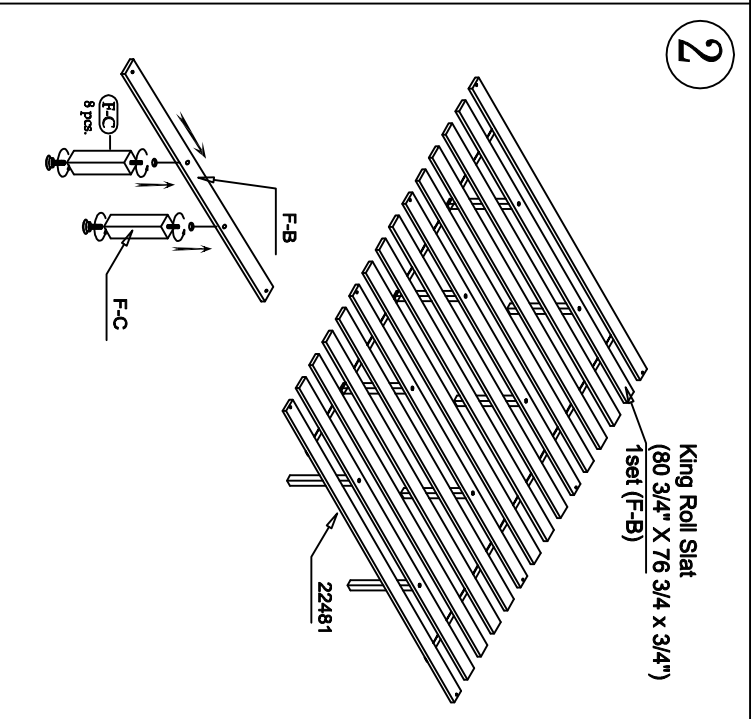

22482
Pierces - 6/0 Panel bed rails (2-in)

1

2

LIVING SPACES

| | | | |
|------|--|--|-----|
| R-A | 5/0 - 6/6 Storage Rail (1-in) | | X 1 |
| R-B | 5912 | | X 2 |
| R-C | Top Crown | | X 1 |
| R-1 | 7002 Parts R-2 - R-11 | | X 1 |
| R-2 | M5/16" x 18 x 3-1/2"] Long All-Thread Bolt | | X 4 |
| R-3 | φ50mm Arc- Washer | | X 4 |
| R-4 | M5/16" Spring Washer | | X 4 |
| R-5 | M5/16" x 16 X 2mm Flat Washer | | X 4 |
| R-6 | 5/16-18 x 1.17 Hex Nut | | X 4 |
| R-7 | 12mm Open Wrench | | X 1 |
| R-8 | M1/4" x 20 x 1-1/2"] Long Allen Head Bolt | | X 4 |
| R-9 | M1/4" Spring Washer | | X 4 |
| R-10 | M1/4" x 19 X 2mm Flat Washer | | X 4 |
| R-11 | 4mm Allen Wrench | | X 1 |

1

2

2

LIVING SPACES

| | | | |
|-----|-------------------------|---|------|
| F-A | 6/0-6/6 Panel FB |  | X 1 |
| F-B | 5901 |  | X 15 |
| F-C | 5906 |  | X 8 |
| F-1 | 7002 Parts F-2 |  | X 1 |
| F-2 | Ø4 x 30mm Wood Screw |  | X 30 |

#22480/31/72
Pierce - 6/0 - 6/6 Panel headboard
6/0 - 6/6 Panel footboard
5/0-6/6 Panel bed rails (2-in)

LIVING SPACES

| | | | |
|------|---|--|-----|
| R-A | 5/0 - 6/6 Storage Rail (1-in) | | X 2 |
| R-B | 5912 | | X 4 |
| R-1 | 7002 Parts R-2 - R-11 | | X 1 |
| R-2 | M5/16" x 18 x 3-1/2" *] Long All-Thread Bolt | | X 8 |
| R-3 | ø50mm Arc-Washer | | X 8 |
| R-4 | M5/16" Spring Washer | | X 8 |
| R-5 | M5/16" x 16 X 2mm Flat Washer | | X 8 |
| R-6 | 5/16-18 X L17 Hex Nut | | X 8 |
| R-7 | 12mm Open Wrench | | X 1 |
| R-8 | M1/4" x 20 x 1-1/2" * Long Allen Head Bolt | | X 4 |
| R-9 | M1/4" Spring Washer | | X 8 |
| R-10 | M1/4" x 19 X 2mm Flat Washer | | X 8 |
| R-11 | 4mm Allen Wrench | | X 1 |