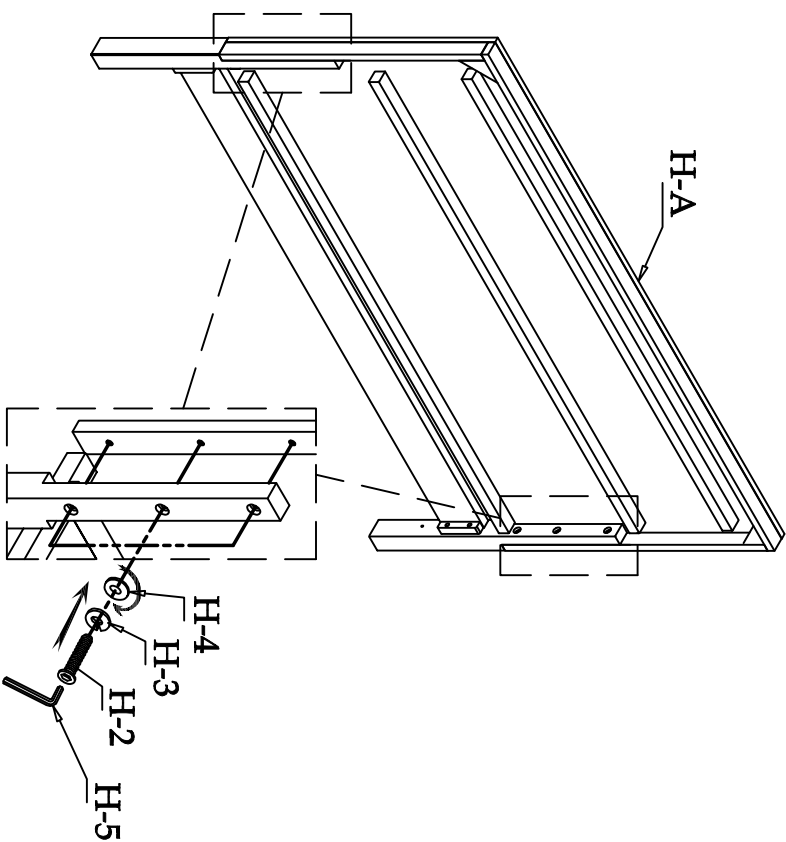

LIVING SPACES

| | | | |
|-----|--------------------------------------|--|------|
| H-A | Panel Hdbd | | x 1 |
| H-B | 5932 | | x 1 |
| H-C | 5934 | | x 1 |
| H-D | 5940 | | x 1 |
| H-1 | 7002 Parts H-2 - H-5 | | x 1 |
| H-2 | M5/16" x 1.7/8" Long Allen Head Bolt | | x 10 |
| H-3 | M5/16" Spring Washer | | x 10 |
| H-4 | M5/16" x 19 X 2mm Flat Washer | | x 10 |
| H-5 | 5mm Allen Wrench | | x 1 |

22480
Pierce - 6/0 - 6/6 Panel Headboard

1

2

LIVING SPACES

| | | | |
|-----|---|--|-----|
| R-A | 6/0 Panel Bed Rails |  | X 2 |
| R-B | Top Crown |  | X 2 |
| R-1 | 7002 Parts R-2 - R-8 |  | X 1 |
| R-2 | M5/16" -18 x 3-1/2" J Long All-Thread Bolt |  | X 8 |
| R-3 | φ50mm Arc- Washer |  | X 8 |
| R-4 | M5/16" Spring Washer |  | X 8 |
| R-5 | M5/16" x 16 X 2mm Flat Washer |  | X 8 |
| R-6 | 5/16-18 x L17 Hex Nut |  | X 8 |
| R-7 | 12mm Open Wrench |  | X 1 |
| R-8 | 4mm Allen Wrench |  | X 1 |

22482
Pierces - 6/0 Panel bed rails (2-in)

1

2

LIVING SPACES

| | | | |
|------|--|--|-----|
| R-A | 5/0 - 6/6 Storage Rail (1-in) | | X 1 |
| R-B | 5912 | | X 2 |
| R-C | Top Crown | | X 1 |
| R-1 | 7002 Parts R-2 - R-11 | | X 1 |
| R-2 | M5/16" x 18 x 3-1/2"] Long All-Thread Bolt | | X 4 |
| R-3 | φ50mm Arc- Washer | | X 4 |
| R-4 | M5/16" Spring Washer | | X 4 |
| R-5 | M5/16" x 16 X 2mm Flat Washer | | X 4 |
| R-6 | 5/16-18 x 1.17 Hex Nut | | X 4 |
| R-7 | 12mm Open Wrench | | X 1 |
| R-8 | M1/4" x 20 x 1-1/2"] Long Allen Head Bolt | | X 4 |
| R-9 | M1/4" Spring Washer | | X 4 |
| R-10 | M1/4" x 19 X 2mm Flat Washer | | X 4 |
| R-11 | 4mm Allen Wrench | | X 1 |