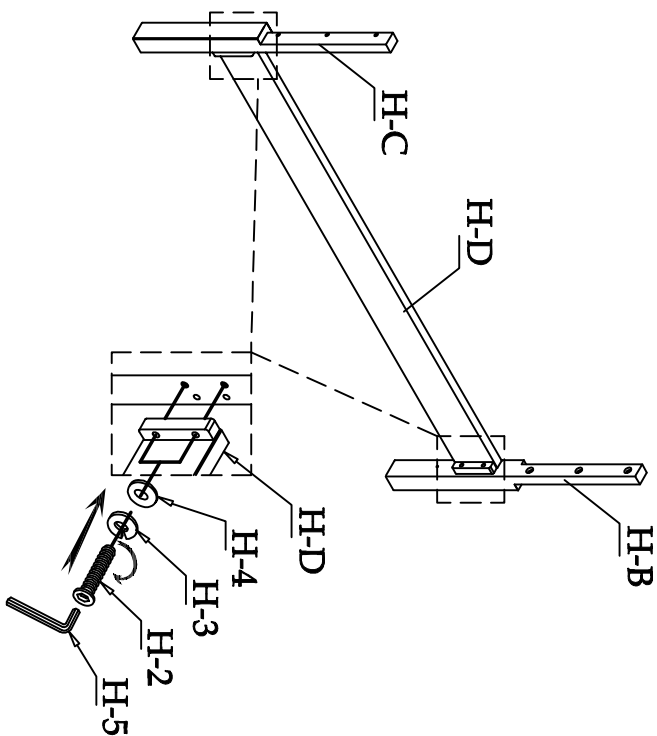

LIVING SPACES

| | | | |
|-----|--------------------------------------|--|------|
| H-A | Panel Hdbd | | x 1 |
| H-B | 5932 | | x 1 |
| H-C | 5934 | | x 1 |
| H-D | 5940 | | x 1 |
| H-1 | 7002 Parts H-2 - H-5 | | x 1 |
| H-2 | M5/16" x 1.7/8" Long Allen Head Bolt | | x 10 |
| H-3 | M5/16" Spring Washer | | x 10 |
| H-4 | M5/16" x 19 X 2mm Flat Washer | | x 10 |
| H-5 | 5mm Allen Wrench | | x 1 |

22480
Pierce - 6/0 - 6/6 Panel Headboard

1

2

LIVING SPACES

| | | | |
|-----|---|--|-----|
| R-A | 6/0 Panel Bed Rails |  | X 2 |
| R-B | Top Crown |  | X 2 |
| R-1 | 7002 Parts R-2 - R-8 |  | X 1 |
| R-2 | M5/16" -18 x 3-1/2" J Long All-Thread Bolt |  | X 8 |
| R-3 | φ50mm Arc- Washer |  | X 8 |
| R-4 | M5/16" Spring Washer |  | X 8 |
| R-5 | M5/16" x 16 X 2mm Flat Washer |  | X 8 |
| R-6 | 5/16-18 x L17 Hex Nut |  | X 8 |
| R-7 | 12mm Open Wrench |  | X 1 |
| R-8 | 4mm Allen Wrench |  | X 1 |

22482
Pierces - 6/0 Panel bed rails (2-in)

1

2

LIVING SPACES

| | | | |
|------|--|--|-----|
| R-A | 5/0 - 6/6 Storage Rail (1-in) | | X 1 |
| R-B | 5912 | | X 2 |
| R-C | Top Crown | | X 1 |
| R-1 | 7002 Parts R-2 - R-11 | | X 1 |
| R-2 | M5/16" x 18 x 3-1/2"] Long All-Thread Bolt | | X 4 |
| R-3 | φ50mm Arc- Washer | | X 4 |
| R-4 | M5/16" Spring Washer | | X 4 |
| R-5 | M5/16" x 16 X 2mm Flat Washer | | X 4 |
| R-6 | 5/16-18 x 1.17 Hex Nut | | X 4 |
| R-7 | 12mm Open Wrench | | X 1 |
| R-8 | M1/4" x 20 x 1-1/2"] Long Allen Head Bolt | | X 4 |
| R-9 | M1/4" Spring Washer | | X 4 |
| R-10 | M1/4" x 19 X 2mm Flat Washer | | X 4 |
| R-11 | 4mm Allen Wrench | | X 1 |