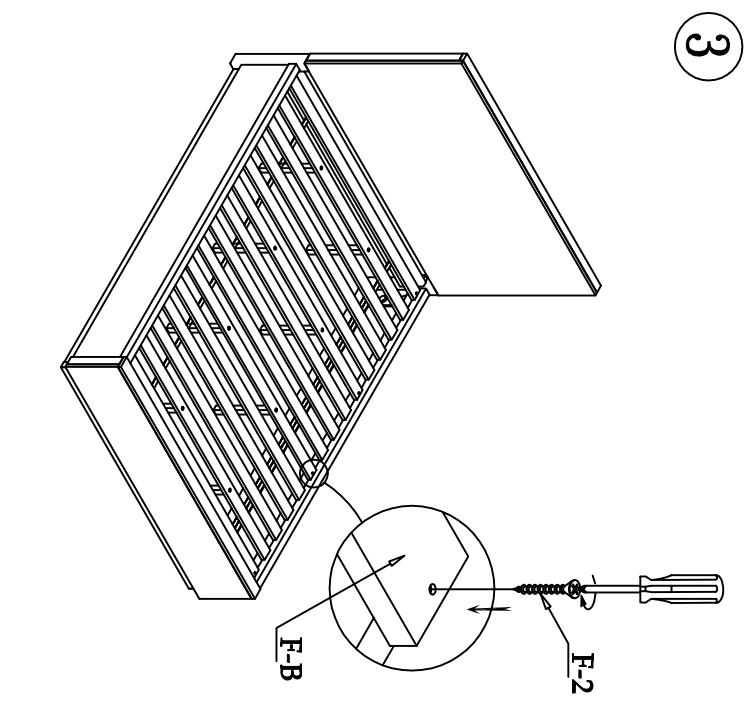

22482
Pierces - 6/0 Panel bed rails (2-in)

1

2

LIVING SPACES

| | | | |
|------|--|--|-----|
| R-A | 5/0 - 6/6 Storage Rail (1-in) | | X 1 |
| R-B | 5912 | | X 2 |
| R-C | Top Crown | | X 1 |
| R-1 | 7002 Parts R-2 - R-11 | | X 1 |
| R-2 | M5/16" x 18 x 3-1/2"] Long All-Thread Bolt | | X 4 |
| R-3 | φ50mm Arc- Washer | | X 4 |
| R-4 | M5/16" Spring Washer | | X 4 |
| R-5 | M5/16" x 16 X 2mm Flat Washer | | X 4 |
| R-6 | 5/16-18 x 1.17 Hex Nut | | X 4 |
| R-7 | 12mm Open Wrench | | X 1 |
| R-8 | M1/4" x 20 x 1-1/2"] Long Allen Head Bolt | | X 4 |
| R-9 | M1/4" Spring Washer | | X 4 |
| R-10 | M1/4" x 19 X 2mm Flat Washer | | X 4 |
| R-11 | 4mm Allen Wrench | | X 1 |

1

2

2

LIVING SPACES

| | | | |
|-----|-------------------------|---|------|
| F-A | 6/0-6/6 Panel FB |  | X 1 |
| F-B | 5901 |  | X 15 |
| F-C | 5906 |  | X 8 |
| F-1 | 7002 Parts F-2 |  | X 1 |
| F-2 | Ø4 x 30mm Wood Screw |  | X 30 |

#22480/31/72
Pierce - 6/0 - 6/6 Panel headboard
6/0 - 6/6 Panel footboard
5/0-6/6 Panel bed rails (2-in)

LIVING SPACES

| | | | |
|------|---|--|-----|
| R-A | 5/0 - 6/6 Storage Rail (1-in) | | X 2 |
| R-B | 5912 | | X 4 |
| R-1 | 7002 Parts R-2 - R-11 | | X 1 |
| R-2 | M5/16" x 18 x 3-1/2" *] Long All-Thread Bolt | | X 8 |
| R-3 | ø50mm Arc-Washer | | X 8 |
| R-4 | M5/16" Spring Washer | | X 8 |
| R-5 | M5/16" x 16 X 2mm Flat Washer | | X 8 |
| R-6 | 5/16-18 X L17 Hex Nut | | X 8 |
| R-7 | 12mm Open Wrench | | X 1 |
| R-8 | M1/4" x 20 x 1-1/2" * Long Allen Head Bolt | | X 4 |
| R-9 | M1/4" Spring Washer | | X 8 |
| R-10 | M1/4" x 19 X 2mm Flat Washer | | X 8 |
| R-11 | 4mm Allen Wrench | | X 1 |