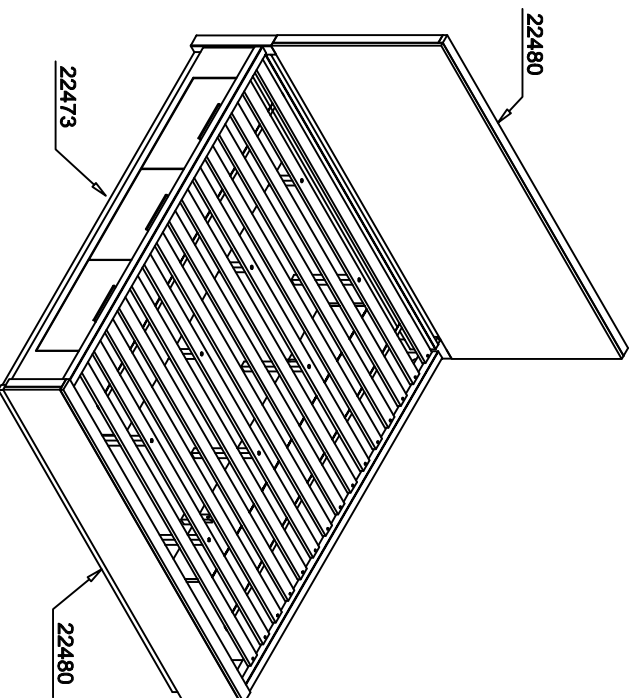

#22480/31/72
Pierce - 6/0 - 6/6 Panel headboard
6/0 - 6/6 Panel footboard
5/0-6/6 Panel bed rails (2-in)

LIVING SPACES

| | | | |
|------|---|--|-----|
| R-A | 5/0 - 6/6 Storage Rail (1-in) | | X 2 |
| R-B | 5912 | | X 4 |
| R-1 | 7002 Parts R-2 - R-11 | | X 1 |
| R-2 | M5/16" x 18 x 3-1/2" *] Long All-Thread Bolt | | X 8 |
| R-3 | ø50mm Arc-Washer | | X 8 |
| R-4 | M5/16" Spring Washer | | X 8 |
| R-5 | M5/16" x 16 X 2mm Flat Washer | | X 8 |
| R-6 | 5/16-18 X L17 Hex Nut | | X 8 |
| R-7 | 12mm Open Wrench | | X 1 |
| R-8 | M1/4" x 20 x 1-1/2" * Long Allen Head Bolt | | X 4 |
| R-9 | M1/4" Spring Washer | | X 8 |
| R-10 | M1/4" x 19 X 2mm Flat Washer | | X 8 |
| R-11 | 4mm Allen Wrench | | X 1 |

#22473
Pierce - 6/0 - 6/6 Storage Rail (1-in)

1

3

2

4

5

6

7