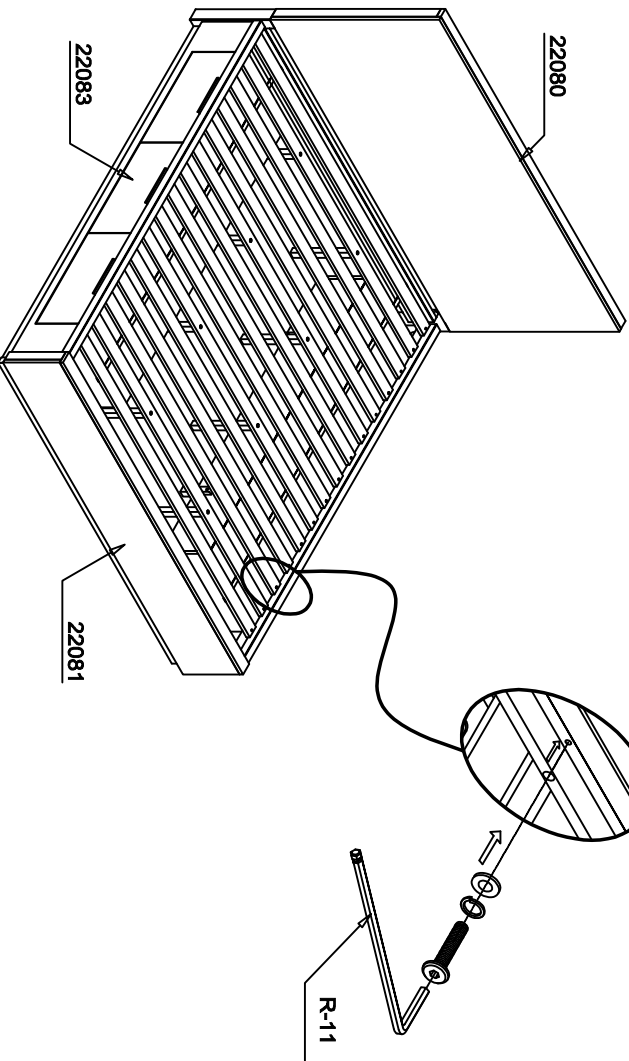

22480
Pierce - 6/0 - 6/6 Panel Headboard

1

2

LIVING SPACES

| | | | |
|-----|---|--|-----|
| R-A | 6/0 Panel Bed Rails |  | X 2 |
| R-B | Top Crown |  | X 2 |
| R-1 | 7002 Parts R-2 - R-8 |  | X 1 |
| R-2 | M5/16" -18 x 3-1/2" J Long All-Thread Bolt |  | X 8 |
| R-3 | φ50mm Arc- Washer |  | X 8 |
| R-4 | M5/16" Spring Washer |  | X 8 |
| R-5 | M5/16" x 16 X 2mm Flat Washer |  | X 8 |
| R-6 | 5/16-18 x L17 Hex Nut |  | X 8 |
| R-7 | 12mm Open Wrench |  | X 1 |
| R-8 | 4mm Allen Wrench |  | X 1 |

22482
Pierces - 6/0 Panel bed rails (2-in)

1

2

LIVING SPACES

| | | | |
|------|--|--|-----|
| R-A | 5/0 - 6/6 Storage Rail (1-in) | | X 1 |
| R-B | 5912 | | X 2 |
| R-C | Top Crown | | X 1 |
| R-1 | 7002 Parts R-2 - R-11 | | X 1 |
| R-2 | M5/16" x 18 x 3-1/2"] Long All-Thread Bolt | | X 4 |
| R-3 | φ50mm Arc- Washer | | X 4 |
| R-4 | M5/16" Spring Washer | | X 4 |
| R-5 | M5/16" x 16 X 2mm Flat Washer | | X 4 |
| R-6 | 5/16-18 x 1.17 Hex Nut | | X 4 |
| R-7 | 12mm Open Wrench | | X 1 |
| R-8 | M1/4" x 20 x 1-1/2"] Long Allen Head Bolt | | X 4 |
| R-9 | M1/4" Spring Washer | | X 4 |
| R-10 | M1/4" x 19 X 2mm Flat Washer | | X 4 |
| R-11 | 4mm Allen Wrench | | X 1 |

1

2

2

LIVING SPACES

| | | | |
|-----|-------------------------|---|------|
| F-A | 6/0-6/6 Panel FB |  | X 1 |
| F-B | 5901 |  | X 15 |
| F-C | 5906 |  | X 8 |
| F-1 | 7002 Parts F-2 |  | X 1 |
| F-2 | Ø4 x 30mm Wood Screw |  | X 30 |