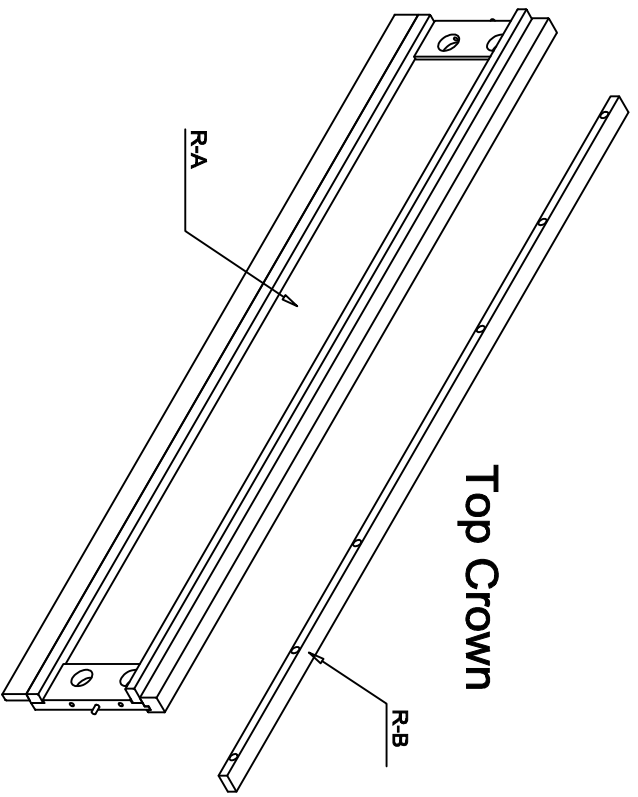

LIVING SPACES

| | | | |
|-----|--------------------------------------|--|------|
| H-A | Panel Hdbd | | x 1 |
| H-B | 5932 | | x 1 |
| H-C | 5934 | | x 1 |
| H-D | 5940 | | x 1 |
| H-1 | 7002 Parts H-2 - H-5 | | x 1 |
| H-2 | M5/16" x 1.7/8" Long Allen Head Bolt | | x 10 |
| H-3 | M5/16" Spring Washer | | x 10 |
| H-4 | M5/16" x 19 X 2mm Flat Washer | | x 10 |
| H-5 | 5mm Allen Wrench | | x 1 |

22480
Pierce - 6/0 - 6/6 Panel Headboard

1

2

LIVING SPACES

| | | | |
|-----|---|--|-----|
| R-A | 6/0 Panel Bed Rails |  | X 2 |
| R-B | Top Crown |  | X 2 |
| R-1 | 7002 Parts R-2 - R-8 |  | X 1 |
| R-2 | M5/16" -18 x 3-1/2" J Long All-Thread Bolt |  | X 8 |
| R-3 | φ50mm Arc- Washer |  | X 8 |
| R-4 | M5/16" Spring Washer |  | X 8 |
| R-5 | M5/16" x 16 X 2mm Flat Washer |  | X 8 |
| R-6 | 5/16-18 x L17 Hex Nut |  | X 8 |
| R-7 | 12mm Open Wrench |  | X 1 |
| R-8 | 4mm Allen Wrench |  | X 1 |

22482
Pierces - 6/0 Panel bed rails (2-in)

1

2

LIVING SPACES

| | | | |
|------|--|--|-----|
| R-A | 5/0 - 6/6 Storage Rail (1-in) | | X 1 |
| R-B | 5912 | | X 2 |
| R-C | Top Crown | | X 1 |
| R-1 | 7002 Parts R-2 - R-11 | | X 1 |
| R-2 | M5/16" x 18 x 3-1/2"] Long All-Thread Bolt | | X 4 |
| R-3 | φ50mm Arc- Washer | | X 4 |
| R-4 | M5/16" Spring Washer | | X 4 |
| R-5 | M5/16" x 16 X 2mm Flat Washer | | X 4 |
| R-6 | 5/16-18 x 1.17 Hex Nut | | X 4 |
| R-7 | 12mm Open Wrench | | X 1 |
| R-8 | M1/4" x 20 x 1-1/2"] Long Allen Head Bolt | | X 4 |
| R-9 | M1/4" Spring Washer | | X 4 |
| R-10 | M1/4" x 19 X 2mm Flat Washer | | X 4 |
| R-11 | 4mm Allen Wrench | | X 1 |