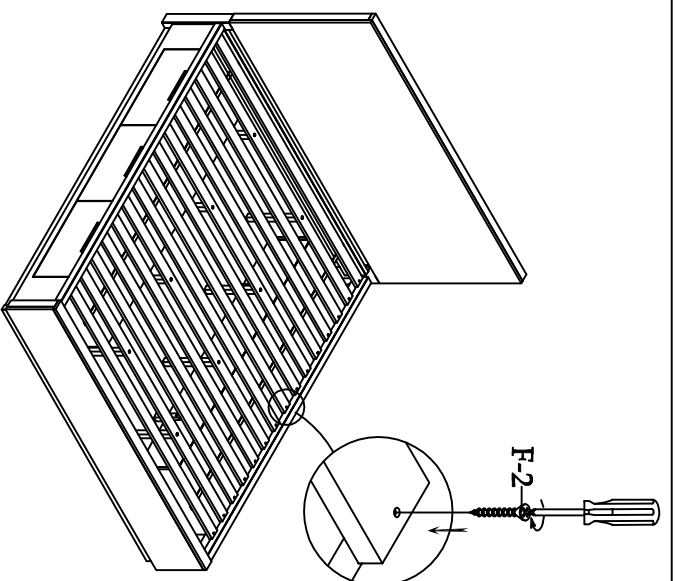

#22480/31/72
Pierce - 6/0 - 6/6 Panel headboard
6/0 - 6/6 Panel footboard
5/0-6/6 Panel bed rails (2-in)

LIVING SPACES

| | | | |
|------|---|--|-----|
| R-A | 5/0 - 6/6 Storage Rail (1-in) | | X 2 |
| R-B | 5912 | | X 4 |
| R-1 | 7002 Parts R-2 - R-11 | | X 1 |
| R-2 | M5/16" x 18 x 3-1/2" *] Long All-Thread Bolt | | X 8 |
| R-3 | ø50mm Arc-Washer | | X 8 |
| R-4 | M5/16" Spring Washer | | X 8 |
| R-5 | M5/16" x 16 X 2mm Flat Washer | | X 8 |
| R-6 | 5/16-18 X L17 Hex Nut | | X 8 |
| R-7 | 12mm Open Wrench | | X 1 |
| R-8 | M1/4" x 20 x 1-1/2" * Long Allen Head Bolt | | X 4 |
| R-9 | M1/4" Spring Washer | | X 8 |
| R-10 | M1/4" x 19 X 2mm Flat Washer | | X 8 |
| R-11 | 4mm Allen Wrench | | X 1 |

#22473
Pierce - 6/0 - 6/6 Storage Rail (1-in)

1

3

2

4

5

6

7