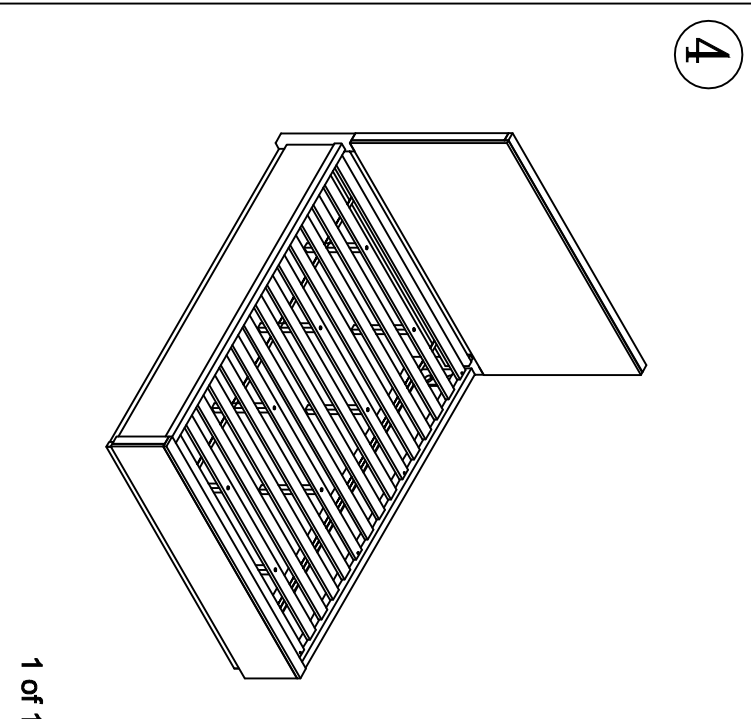

22482
Pierces - 6/0 Panel bed rails (2-in)

1

2

LIVING SPACES

| | | | |
|------|--|--|-----|
| R-A | 5/0 - 6/6 Storage Rail (1-in) | | X 1 |
| R-B | 5912 | | X 2 |
| R-C | Top Crown | | X 1 |
| R-1 | 7002 Parts R-2 - R-11 | | X 1 |
| R-2 | M5/16" x 18 x 3-1/2"] Long All-Thread Bolt | | X 4 |
| R-3 | φ50mm Arc- Washer | | X 4 |
| R-4 | M5/16" Spring Washer | | X 4 |
| R-5 | M5/16" x 16 X 2mm Flat Washer | | X 4 |
| R-6 | 5/16-18 x 1.17 Hex Nut | | X 4 |
| R-7 | 12mm Open Wrench | | X 1 |
| R-8 | M1/4" x 20 x 1-1/2"] Long Allen Head Bolt | | X 4 |
| R-9 | M1/4" Spring Washer | | X 4 |
| R-10 | M1/4" x 19 X 2mm Flat Washer | | X 4 |
| R-11 | 4mm Allen Wrench | | X 1 |

1

2

2

LIVING SPACES

| | | | |
|-----|-------------------------|---|------|
| F-A | 6/0-6/6 Panel FB |  | X 1 |
| F-B | 5901 |  | X 15 |
| F-C | 5906 |  | X 8 |
| F-1 | 7002 Parts F-2 |  | X 1 |
| F-2 | Ø4 x 30mm Wood Screw |  | X 30 |

#22480/31/72
Pierce - 6/0 - 6/6 Panel headboard
6/0 - 6/6 Panel footboard
5/0-6/6 Panel bed rails (2-in)

LIVING SPACES

| | | | |
|------|---|--|-----|
| R-A | 5/0 - 6/6 Storage Rail (1-in) | | X 2 |
| R-B | 5912 | | X 4 |
| R-1 | 7002 Parts R-2 - R-11 | | X 1 |
| R-2 | M5/16" x 18 x 3-1/2" *] Long All-Thread Bolt | | X 8 |
| R-3 | ø50mm Arc-Washer | | X 8 |
| R-4 | M5/16" Spring Washer | | X 8 |
| R-5 | M5/16" x 16 X 2mm Flat Washer | | X 8 |
| R-6 | 5/16-18 X L17 Hex Nut | | X 8 |
| R-7 | 12mm Open Wrench | | X 1 |
| R-8 | M1/4" x 20 x 1-1/2" * Long Allen Head Bolt | | X 4 |
| R-9 | M1/4" Spring Washer | | X 8 |
| R-10 | M1/4" x 19 X 2mm Flat Washer | | X 8 |
| R-11 | 4mm Allen Wrench | | X 1 |