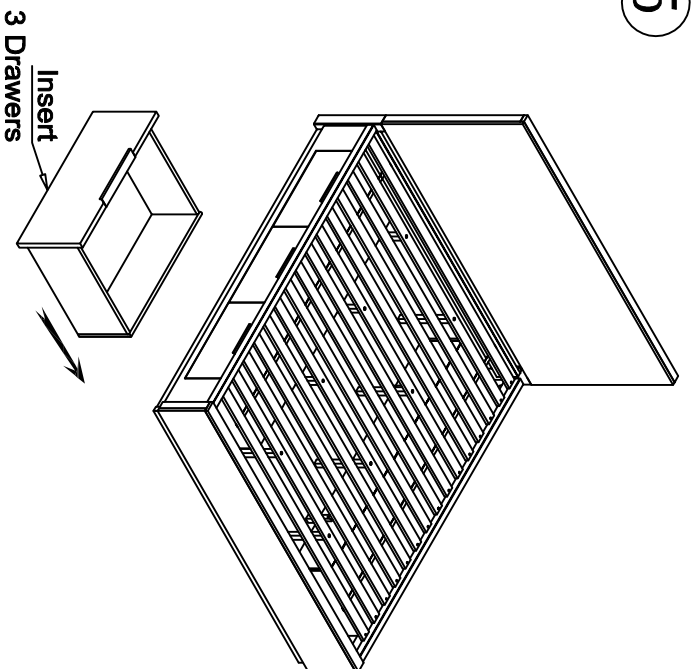

#22480/31/72
Pierce - 6/0 - 6/6 Panel headboard
6/0 - 6/6 Panel footboard
5/0-6/6 Panel bed rails (2-in)

LIVING SPACES

| | | | |
|------|---|--|-----|
| R-A | 5/0 - 6/6 Storage Rail (1-in) | | X 2 |
| R-B | 5912 | | X 4 |
| R-1 | 7002 Parts R-2 - R-11 | | X 1 |
| R-2 | M5/16" x 18 x 3-1/2" *] Long All-Thread Bolt | | X 8 |
| R-3 | ø50mm Arc-Washer | | X 8 |
| R-4 | M5/16" Spring Washer | | X 8 |
| R-5 | M5/16" x 16 X 2mm Flat Washer | | X 8 |
| R-6 | 5/16-18 X L17 Hex Nut | | X 8 |
| R-7 | 12mm Open Wrench | | X 1 |
| R-8 | M1/4" x 20 x 1-1/2" * Long Allen Head Bolt | | X 4 |
| R-9 | M1/4" Spring Washer | | X 8 |
| R-10 | M1/4" x 19 X 2mm Flat Washer | | X 8 |
| R-11 | 4mm Allen Wrench | | X 1 |

#22473
Pierce - 6/0 - 6/6 Storage Rail (1-in)

1

3

2

4

5

6

7

#22480/81/73
 Pierce - 6/0 - 6/6 Panel headboard
 6/0 - 6/6 Panel footboard
 6/0 - 6/6 Storage Rail (1-in)