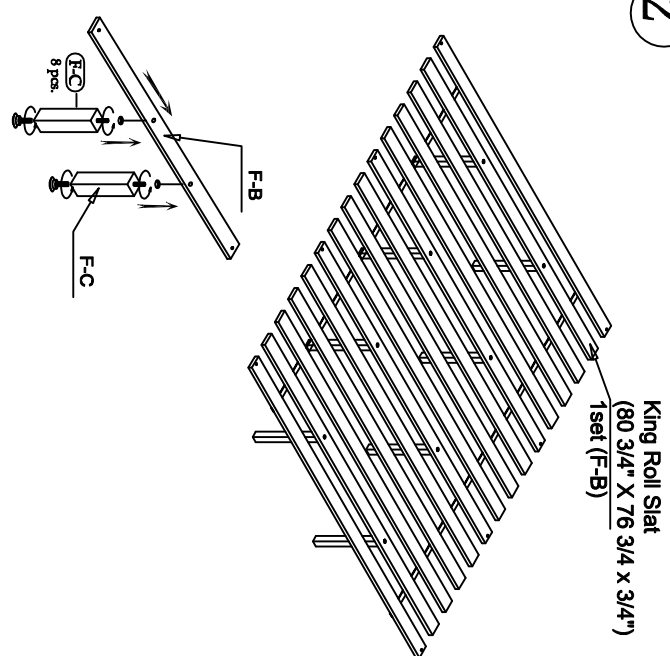

LIVING SPACES

R-A	5/0 - 6/6 Storage Rail (1-1/4")		X 1
R-B	5912		X 2
R-C	Top Crown		X 1
R-1	7002 Parts R-2 - R-11		X 1
R-2	M5/16"-18 x 3-1/2" J Long All-Thread Bolt		X 4
R-3	φ50mm Arc-Washer		X 4
R-4	M5/16" Spring Washer		X 4
R-5	M5/16" x 16 X 2mm Flat Washer		X 4
R-6	5/16-18 X 1.17 Hex Nut		X 4
R-7	12mm Open Wrench		X 1
R-8	M1/4"-20 x 1-1/2" Long Allen Head Bolt		X 4
R-9	M1/4" Spring Washer		X 4
R-10	M1/4" x 19 X 2mm Flat Washer		X 4
R-11	4mm Allen Wrench		X 1

22083
Pierce - 6/0 Storage Bed Rail (1-1/4")

1

2

2

LIVING SPACES

F-A	6/0-6/6 Panel FB		X 1
F-B	5901		X 15
F-C	5906		X 8
F-1	7002 Parts F-2		X 1
F-2	Ø4 x 30mm Wood Screw		X 30

#22080/81/72/74
 Pierce - 6/0 - 6/6 Panel headboard
 6/0 - 6/6 Panel footboard
 5/0-6/6 Panel bed rails (2-in)
 5/0-6/6 Panel bed rails (1-in)

1

3

2

4

LIVING SPACES

R-A	5/0 - 6/6 Storage Rail (1-lin)		x 1
R-B	5912		x 2
R-1	7002 Parts R-2 - R-11		x 1
R-2	M5/16" x 18 x 3-1/2" *1 Long All-Thread Bolt		x 4
R-3	ø50mm Arc-Washer		x 4
R-4	M5/16" Spring Washer		x 4
R-5	M5/16" x 16 X 2mm Flat Washer		x 4
R-6	5/16-18 x L17 Hex Nut		x 4
R-7	12mm Open Wrench		x 1
R-8	M1/4"-20 x 1-1/2" * Long Allen Head Bolt		x 4
R-9	M1/4" Spring Washer		x 4
R-10	M1/4" x 19 X 2mm Flat Washer		x 4
R-11	4mm Allen Wrench		x 1