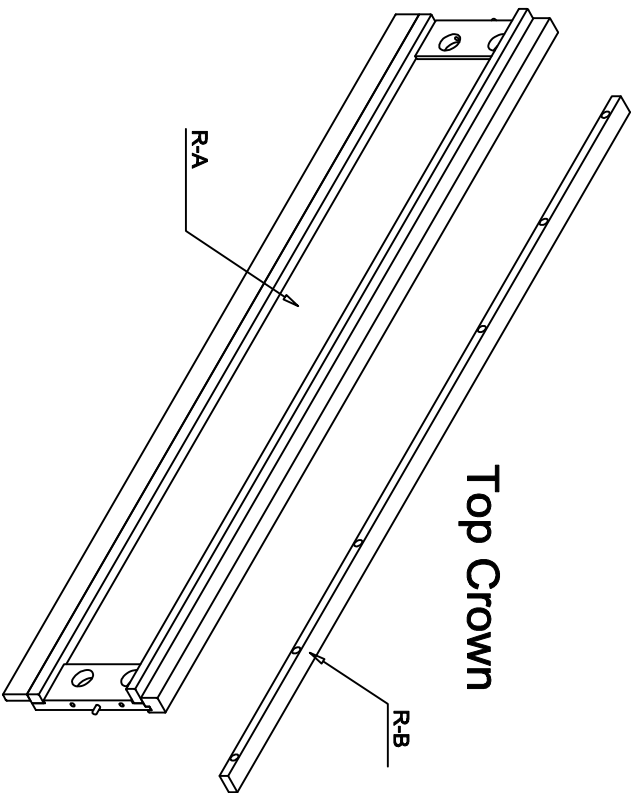

LIVING SPACES

H-A	Panel Hdbd		X 1
H-B	5932		X 1
H-C	5934		X 1
H-D	5940		X 1
H-1	7002 Parts H-2 - H-5		X 1
H-2	M5/16" -18 x 1-7/8" Long Allen Head Bolt		X 10
H-3	M5/16" Spring Washer		X 10
H-4	M5/16" x 19 X 2mm Flat Washer		X 10
H-5	5mm Allen Wrench		X 1

22080
Pierce - 6/0 - 6/6 Panel Headboard

1

2

LIVING SPACES

R-A	6/0 Panel Bed Rails		X 2
R-B	Top Crown		X 2
R-1	7002 Parts R-2 - R-8		X 1
R-2	M5/16" -18 x 3-1/2" J Long All-Thread Bolt		X 8
R-3	φ50mm Arc- Washer		X 8
R-4	M5/16" Spring Washer		X 8
R-5	M5/16" x 16 X 2mm Flat Washer		X 8
R-6	5/16-18 x L17 Hex Nut		X 8
R-7	12mm Open Wrench		X 1
R-8	4mm Allen Wrench		X 1

22082
Pierce - 6/0 Panel bed rails (2-in)

1

2

LIVING SPACES

R-A	6/0 Panel Bed Rails		X 1
R-B	Top Crown		X 1
R-1	7002 Parts R-2 - R-8		X 1
R-2	M5/16"-18 x 3-1/2"] Long All-Thread Bolt		X 4
R-3	φ50mm Arc- Washer		X 4
R-4	M5/16" Spring Washer		X 4
R-5	M5/16" x 16 X 2mm Flat Washer		X 4
R-6	5/16-18 x L17 Hex Nut		X 4
R-7	12mm Open Wrench		X 1
R-8	4mm Allen Wrench		X 1

22084
Pierce - 6/0 Panel bed rail (1-ft)

1

Top Crown

2

22084

22081

22080

R-8