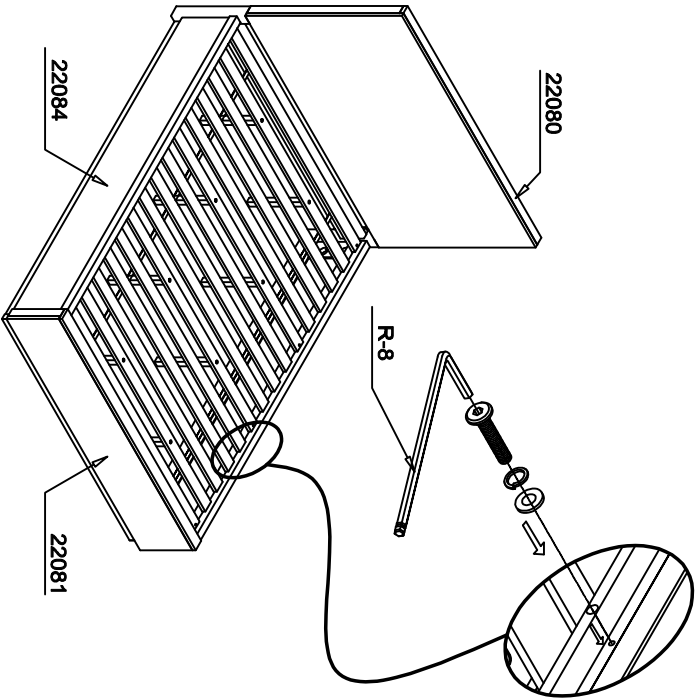

22082
Pierce - 6/0 Panel bed rails (2-in)

1

2

LIVING SPACES

R-A	6/0 Panel Bed Rails		X 1
R-B	Top Crown		X 1
R-1	7002 Parts R-2 - R-8		X 1
R-2	M5/16"-18 x 3-1/2"] Long All-Thread Bolt		X 4
R-3	φ50mm Arc- Washer		X 4
R-4	M5/16" Spring Washer		X 4
R-5	M5/16" x 16 X 2mm Flat Washer		X 4
R-6	5/16-18 x L17 Hex Nut		X 4
R-7	12mm Open Wrench		X 1
R-8	4mm Allen Wrench		X 1

22084
Pierce - 6/0 Panel bed rail (1-ft)

1

Top Crown

2

22084

22081

22080

R-8

LIVING SPACES

R-A	5/0 - 6/6 Storage Rail (1-1/4")		X 1
R-B	5912		X 2
R-C	Top Crown		X 1
R-1	7002 Parts R-2 - R-11		X 1
R-2	M5/16"-18 x 3-1/2" J Long All-Thread Bolt		X 4
R-3	φ50mm Arc-Washer		X 4
R-4	M5/16" Spring Washer		X 4
R-5	M5/16" x 16 X 2mm Flat Washer		X 4
R-6	5/16-18 X 1.17 Hex Nut		X 4
R-7	12mm Open Wrench		X 1
R-8	M1/4"-20 x 1-1/2" Long Allen Head Bolt		X 4
R-9	M1/4" Spring Washer		X 4
R-10	M1/4" x 19 X 2mm Flat Washer		X 4
R-11	4mm Allen Wrench		X 1