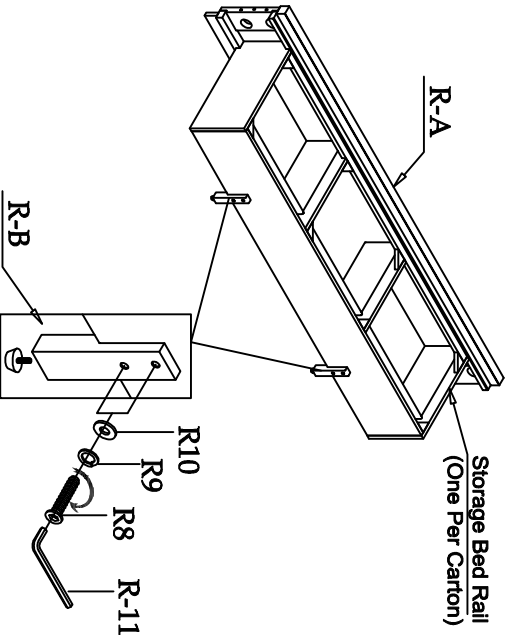

LIVING SPACES

R-A	5/0 - 6/6 Storage Rail (1-lin)		x 1
R-B	5912		x 2
R-1	7002 Parts R-2 - R-11		x 1
R-2	M5/16" x 18 x 3-1/2" *1 Long All-Thread Bolt		x 4
R-3	ø50mm Arc-Washer		x 4
R-4	M5/16" Spring Washer		x 4
R-5	M5/16" x 16 X 2mm Flat Washer		x 4
R-6	5/16-18 x L17 Hex Nut		x 4
R-7	12mm Open Wrench		x 1
R-8	M1/4"-20 x 1-1/2" * Long Allen Head Bolt		x 4
R-9	M1/4" Spring Washer		x 4
R-10	M1/4" x 19 X 2mm Flat Washer		x 4
R-11	4mm Allen Wrench		x 1

1