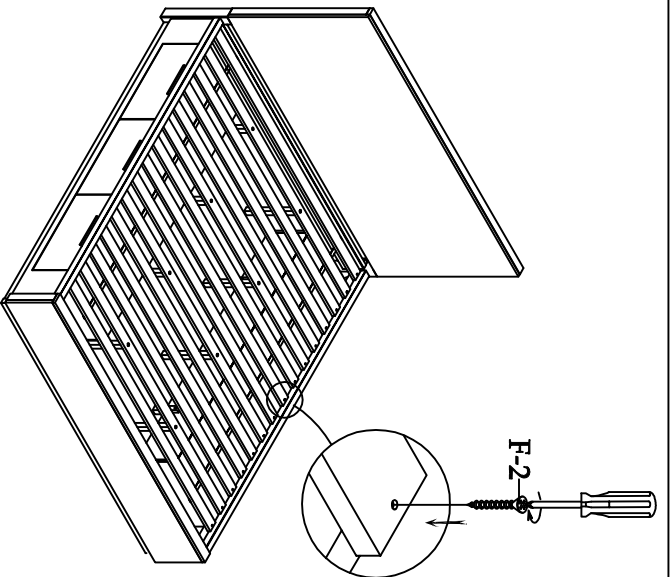

1

3

2

4

LIVING SPACES

R-A	5/0 - 6/6 Storage Rail (1-lin)		x 1
R-B	5912		x 2
R-1	7002 Parts R-2 - R-11		x 1
R-2	M5/16" x 18 x 3-1/2" *1 Long All-Thread Bolt		x 4
R-3	ø50mm Arc-Washer		x 4
R-4	M5/16" Spring Washer		x 4
R-5	M5/16" x 16 X 2mm Flat Washer		x 4
R-6	5/16-18 x L17 Hex Nut		x 4
R-7	12mm Open Wrench		x 1
R-8	M1/4"-20 x 1-1/2" * Long Allen Head Bolt		x 4
R-9	M1/4" Spring Washer		x 4
R-10	M1/4" x 19 X 2mm Flat Washer		x 4
R-11	4mm Allen Wrench		x 1

1

3

2

4

LIVING SPACES

#22080/81/73
 Pierce - 6/0 - 6/6 Panel headboard
 6/0 - 6/6 Panel footboard
 6/0 - 6/6 Storage Rail (1-in)

5

6