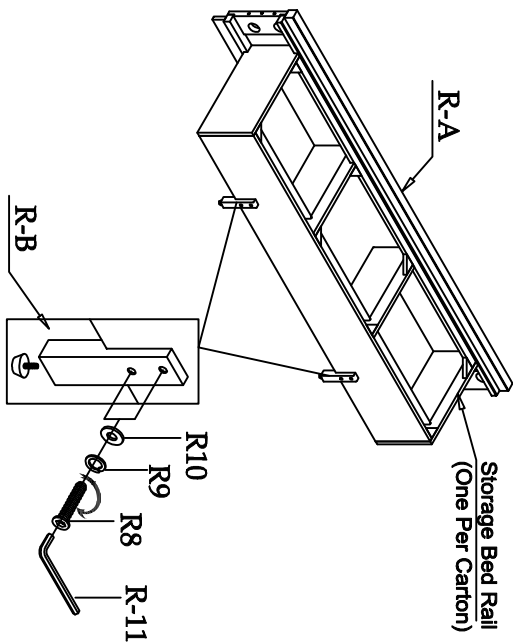

22084
Pierce - 6/0 Panel bed rail (1-ft)

1

Top Crown

2

22084

22081

22080

R-8

LIVING SPACES

R-A	5/0 - 6/6 Storage Rail (1-1/4")		X 1
R-B	5912		X 2
R-C	Top Crown		X 1
R-1	7002 Parts R-2 - R-11		X 1
R-2	M5/16"-18 x 3-1/2" J Long All-Thread Bolt		X 4
R-3	φ50mm Arc-Washer		X 4
R-4	M5/16" Spring Washer		X 4
R-5	M5/16" x 16 X 2mm Flat Washer		X 4
R-6	5/16-18 X 1.17 Hex Nut		X 4
R-7	12mm Open Wrench		X 1
R-8	M1/4"-20 x 1-1/2" Long Allen Head Bolt		X 4
R-9	M1/4" Spring Washer		X 4
R-10	M1/4" x 19 X 2mm Flat Washer		X 4
R-11	4mm Allen Wrench		X 1

22083
Pierce - 6/0 Storage Bed Rail (1-1/4")

1

2

2

LIVING SPACES

F-A	6/0-6/6 Panel FB		X 1
F-B	5901		X 15
F-C	5906		X 8
F-1	7002 Parts F-2		X 1
F-2	Ø4 x 30mm Wood Screw		X 30

#22080/81/72/74
 Pierce - 6/0 - 6/6 Panel headboard
 6/0 - 6/6 Panel footboard
 5/0-6/6 Panel bed rails (2-in)
 5/0-6/6 Panel bed rails (1-in)

1

3

2

4

LIVING SPACES

R-A	5/0 - 6/6 Storage Rail (1-lin)		x 1
R-B	5912		x 2
R-1	7002 Parts R-2 - R-11		x 1
R-2	M5/16" x 18 x 3-1/2" *1 Long All-Thread Bolt		x 4
R-3	ø50mm Arc-Washer		x 4
R-4	M5/16" Spring Washer		x 4
R-5	M5/16" x 16 X 2mm Flat Washer		x 4
R-6	5/16-18 x L17 Hex Nut		x 4
R-7	12mm Open Wrench		x 1
R-8	M1/4"-20 x 1-1/2" * Long Allen Head Bolt		x 4
R-9	M1/4" Spring Washer		x 4
R-10	M1/4" x 19 X 2mm Flat Washer		x 4
R-11	4mm Allen Wrench		x 1