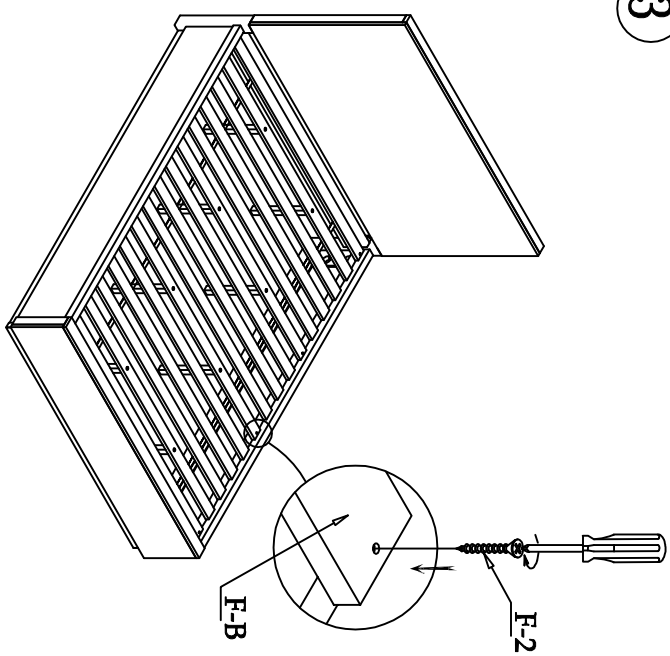

LIVING SPACES

R-A	5/0 - 6/6 Storage Rail (1-1/4")		X 1
R-B	5912		X 2
R-C	Top Crown		X 1
R-1	7002 Parts R-2 - R-11		X 1
R-2	M5/16"-18 x 3-1/2" J Long All-Thread Bolt		X 4
R-3	φ50mm Arc-Washer		X 4
R-4	M5/16" Spring Washer		X 4
R-5	M5/16" x 16 X 2mm Flat Washer		X 4
R-6	5/16-18 X 1.17 Hex Nut		X 4
R-7	12mm Open Wrench		X 1
R-8	M1/4"-20 x 1-1/2" Long Allen Head Bolt		X 4
R-9	M1/4" Spring Washer		X 4
R-10	M1/4" x 19 X 2mm Flat Washer		X 4
R-11	4mm Allen Wrench		X 1

22083
Pierce - 6/0 Storage Bed Rail (1-1/4")

1

2

2

LIVING SPACES

F-A	6/0-6/6 Panel FB		X 1
F-B	5901		X 15
F-C	5906		X 8
F-1	7002 Parts F-2		X 1
F-2	Ø4 x 30mm Wood Screw		X 30

#22080/81/72/74
 Pierce - 6/0 - 6/6 Panel headboard
 6/0 - 6/6 Panel footboard
 5/0-6/6 Panel bed rails (2-in)
 5/0-6/6 Panel bed rails (1-in)

1

3

2

4

LIVING SPACES

R-A	5/0 - 6/6 Storage Rail (1-lin)		x 1
R-B	5912		x 2
R-1	7002 Parts R-2 - R-11		x 1
R-2	M5/16" x 18 x 3-1/2" *1 Long All-Thread Bolt		x 4
R-3	ø50mm Arc-Washer		x 4
R-4	M5/16" Spring Washer		x 4
R-5	M5/16" x 16 X 2mm Flat Washer		x 4
R-6	5/16-18 x L17 Hex Nut		x 4
R-7	12mm Open Wrench		x 1
R-8	M1/4"-20 x 1-1/2" * Long Allen Head Bolt		x 4
R-9	M1/4" Spring Washer		x 4
R-10	M1/4" x 19 X 2mm Flat Washer		x 4
R-11	4mm Allen Wrench		x 1