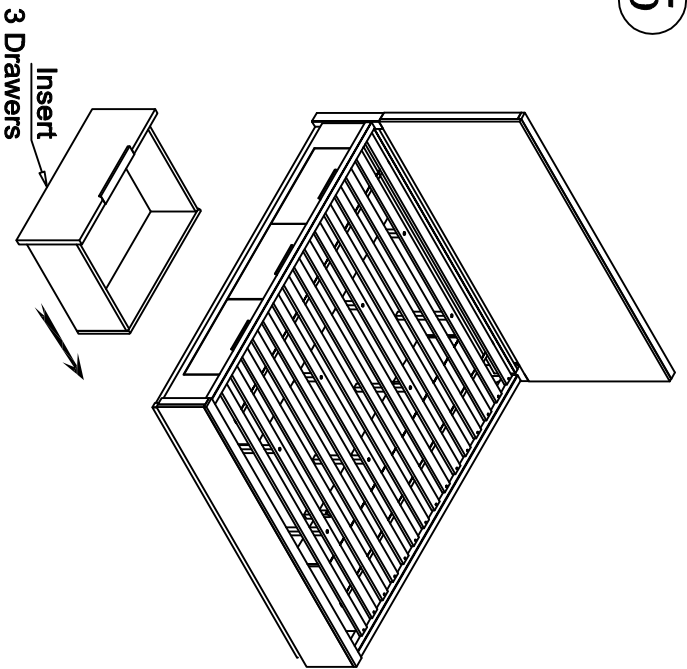

22083
Pierce - 6/0 Storage Bed Rail (1-1/4")

1

2

2

LIVING SPACES

F-A	6/0-6/6 Panel FB		X 1
F-B	5901		X 15
F-C	5906		X 8
F-1	7002 Parts F-2		X 1
F-2	Ø4 x 30mm Wood Screw		X 30

#22080/81/72/74
 Pierce - 6/0 - 6/6 Panel headboard
 6/0 - 6/6 Panel footboard
 5/0-6/6 Panel bed rails (2-in)
 5/0-6/6 Panel bed rails (1-in)

1

3

2

4

LIVING SPACES

R-A	5/0 - 6/6 Storage Rail (1-lin)		x 1
R-B	5912		x 2
R-1	7002 Parts R-2 - R-11		x 1
R-2	M5/16" x 18 x 3-1/2" *1 Long All-Thread Bolt		x 4
R-3	ø50mm Arc-Washer		x 4
R-4	M5/16" Spring Washer		x 4
R-5	M5/16" x 16 X 2mm Flat Washer		x 4
R-6	5/16-18 x L17 Hex Nut		x 4
R-7	12mm Open Wrench		x 1
R-8	M1/4"-20 x 1-1/2" * Long Allen Head Bolt		x 4
R-9	M1/4" Spring Washer		x 4
R-10	M1/4" x 19 X 2mm Flat Washer		x 4
R-11	4mm Allen Wrench		x 1

1

3

2

4

LIVING SPACES

#22080/81/73
 Pierce - 6/0 - 6/6 Panel headboard
 6/0 - 6/6 Panel footboard
 6/0 - 6/6 Storage Rail (1-in)

5

6