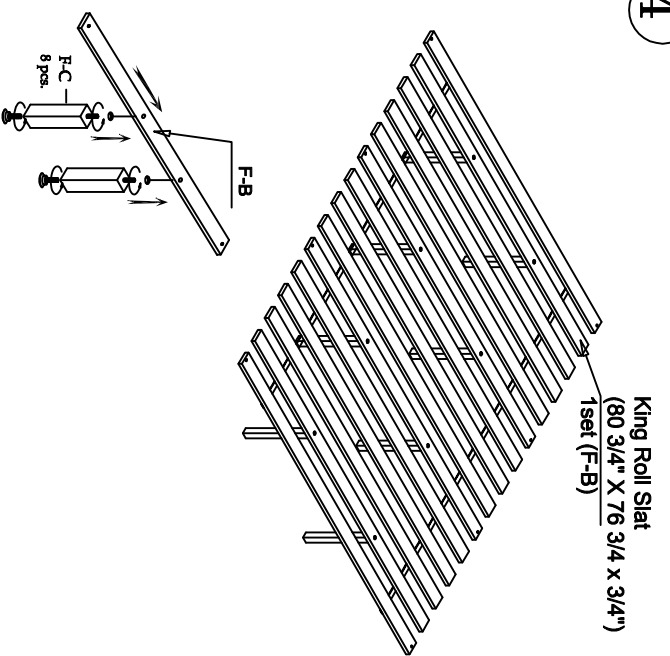

LIVING SPACES

R-A	5/0 - 6/6 Storage Rail (1-1/4")		X 1
R-B	5912		X 2
R-C	Top Crown		X 1
R-1	7002 Parts R-2 - R-11		X 1
R-2	M5/16"-18 x 3-1/2" J Long All-Thread Bolt		X 4
R-3	φ50mm Arc-Washer		X 4
R-4	M5/16" Spring Washer		X 4
R-5	M5/16" x 16 X 2mm Flat Washer		X 4
R-6	5/16-18 X 1.17 Hex Nut		X 4
R-7	12mm Open Wrench		X 1
R-8	M1/4"-20 x 1-1/2" Long Allen Head Bolt		X 4
R-9	M1/4" Spring Washer		X 4
R-10	M1/4" x 19 X 2mm Flat Washer		X 4
R-11	4mm Allen Wrench		X 1

1

3

2

4

LIVING SPACES

R-A	5/0 - 6/6 Storage Rail (1-lin)		x 1
R-B	5912		x 2
R-1	7002 Parts R-2 - R-11		x 1
R-2	M5/16" x 18 x 3-1/2" *1 Long All-Thread Bolt		x 4
R-3	ø50mm Arc-Washer		x 4
R-4	M5/16" Spring Washer		x 4
R-5	M5/16" x 16 X 2mm Flat Washer		x 4
R-6	5/16-18 x L17 Hex Nut		x 4
R-7	12mm Open Wrench		x 1
R-8	M1/4"-20 x 1-1/2" * Long Allen Head Bolt		x 4
R-9	M1/4" Spring Washer		x 4
R-10	M1/4" x 19 X 2mm Flat Washer		x 4
R-11	4mm Allen Wrench		x 1

1

3

2

4

LIVING SPACES

#22080/81/73
 Pierce - 6/0 - 6/6 Panel headboard
 6/0 - 6/6 Panel footboard
 6/0 - 6/6 Storage Rail (1-in)

5

6