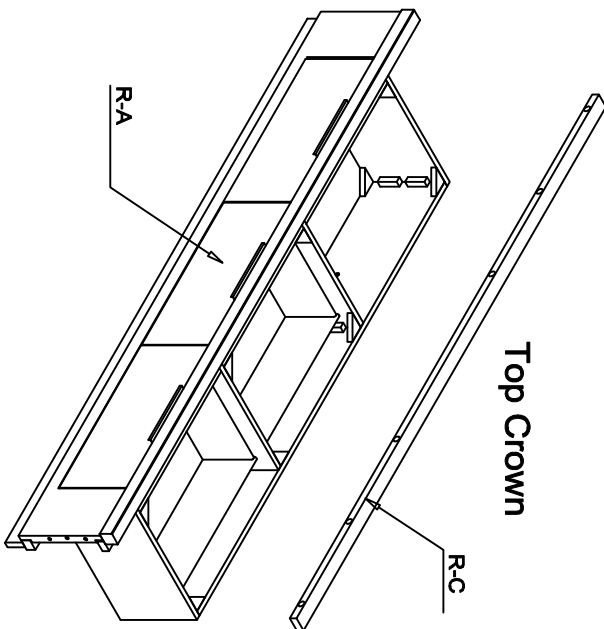

22082
Pierce - 6/0 Panel bed rails (2-in)

1

2

LIVING SPACES

R-A	6/0 Panel Bed Rails		X 1
R-B	Top Crown		X 1
R-1	7002 Parts R-2 - R-8		X 1
R-2	M5/16"-18 x 3-1/2"] Long All-Thread Bolt		X 4
R-3	φ50mm Arc- Washer		X 4
R-4	M5/16" Spring Washer		X 4
R-5	M5/16" x 16 X 2mm Flat Washer		X 4
R-6	5/16-18 x L17 Hex Nut		X 4
R-7	12mm Open Wrench		X 1
R-8	4mm Allen Wrench		X 1

22084
Pierce - 6/0 Panel bed rail (1-ft)

1

Top Crown

2

22084

22081

22080

R-8

LIVING SPACES

R-A	5/0 - 6/6 Storage Rail (1-1/4")		X 1
R-B	5912		X 2
R-C	Top Crown		X 1
R-1	7002 Parts R-2 - R-11		X 1
R-2	M5/16"-18 x 3-1/2" J Long All-Thread Bolt		X 4
R-3	φ50mm Arc-Washer		X 4
R-4	M5/16" Spring Washer		X 4
R-5	M5/16" x 16 X 2mm Flat Washer		X 4
R-6	5/16-18 X 1.17 Hex Nut		X 4
R-7	12mm Open Wrench		X 1
R-8	M1/4"-20 x 1-1/2" Long Allen Head Bolt		X 4
R-9	M1/4" Spring Washer		X 4
R-10	M1/4" x 19 X 2mm Flat Washer		X 4
R-11	4mm Allen Wrench		X 1

22083
Pierce - 6/0 Storage Bed Rail (1-1/4")

1

2

2

LIVING SPACES

F-A	6/0-6/6 Panel FB		X 1
F-B	5901		X 15
F-C	5906		X 8
F-1	7002 Parts F-2		X 1
F-2	Ø4 x 30mm Wood Screw		X 30

#22080/81/72/74
 Pierce - 6/0 - 6/6 Panel headboard
 6/0 - 6/6 Panel footboard
 5/0-6/6 Panel bed rails (2-in)
 5/0-6/6 Panel bed rails (1-in)