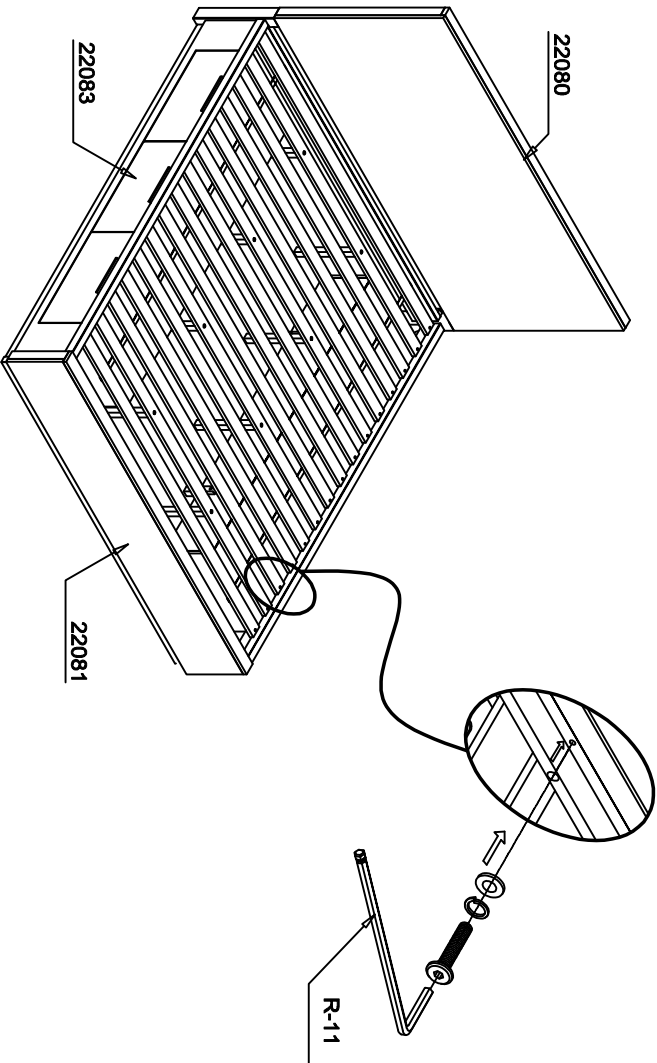

LIVING SPACES

R-A	5/0 - 6/6 Storage Rail (1-1/4")		X 1
R-B	5912		X 2
R-C	Top Crown		X 1
R-1	7002 Parts R-2 - R-11		X 1
R-2	M5/16"-18 x 3-1/2" J Long All-Thread Bolt		X 4
R-3	φ50mm Arc-Washer		X 4
R-4	M5/16" Spring Washer		X 4
R-5	M5/16" x 16 X 2mm Flat Washer		X 4
R-6	5/16-18 X 1.17 Hex Nut		X 4
R-7	12mm Open Wrench		X 1
R-8	M1/4"-20 x 1-1/2" Long Allen Head Bolt		X 4
R-9	M1/4" Spring Washer		X 4
R-10	M1/4" x 19 X 2mm Flat Washer		X 4
R-11	4mm Allen Wrench		X 1

22083
Pierce - 6/0 Storage Bed Rail (1-1/4")

1

2

2

LIVING SPACES

F-A	6/0-6/6 Panel FB		X 1
F-B	5901		X 15
F-C	5906		X 8
F-1	7002 Parts F-2		X 1
F-2	Ø4 x 30mm Wood Screw		X 30

#22080/81/72/74
 Pierce - 6/0 - 6/6 Panel headboard
 6/0 - 6/6 Panel footboard
 5/0-6/6 Panel bed rails (2-in)
 5/0-6/6 Panel bed rails (1-in)

1

3

2

4

LIVING SPACES

R-A	5/0 - 6/6 Storage Rail (1-lin)		x 1
R-B	5912		x 2
R-1	7002 Parts R-2 - R-11		x 1
R-2	M5/16" x 18 x 3-1/2" *1 Long All-Thread Bolt		x 4
R-3	ø50mm Arc-Washer		x 4
R-4	M5/16" Spring Washer		x 4
R-5	M5/16" x 16 X 2mm Flat Washer		x 4
R-6	5/16-18 x L17 Hex Nut		x 4
R-7	12mm Open Wrench		x 1
R-8	M1/4"-20 x 1-1/2" * Long Allen Head Bolt		x 4
R-9	M1/4" Spring Washer		x 4
R-10	M1/4" x 19 X 2mm Flat Washer		x 4
R-11	4mm Allen Wrench		x 1