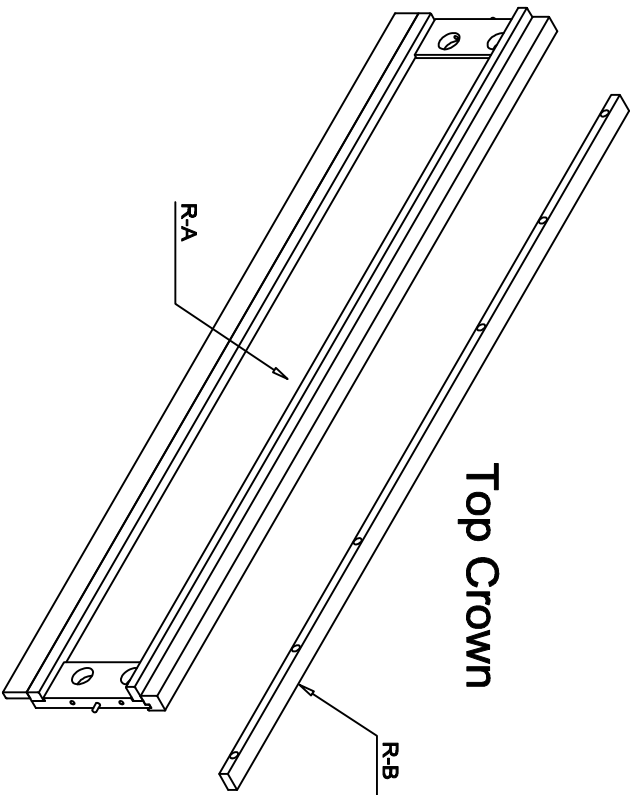

22080
Pierce - 6/0 - 6/6 Panel Headboard

1

2

LIVING SPACES

R-A	6/0 Panel Bed Rails		X 2
R-B	Top Crown		X 2
R-1	7002 Parts R-2 - R-8		X 1
R-2	M5/16" -18 x 3-1/2" J Long All-Thread Bolt		X 8
R-3	φ50mm Arc- Washer		X 8
R-4	M5/16" Spring Washer		X 8
R-5	M5/16" x 16 X 2mm Flat Washer		X 8
R-6	5/16-18 x L17 Hex Nut		X 8
R-7	12mm Open Wrench		X 1
R-8	4mm Allen Wrench		X 1

22082
Pierce - 6/0 Panel bed rails (2-in)

1

2

LIVING SPACES

R-A	6/0 Panel Bed Rails		X 1
R-B	Top Crown		X 1
R-1	7002 Parts R-2 - R-8		X 1
R-2	M5/16"-18 x 3-1/2"] Long All-Thread Bolt		X 4
R-3	φ50mm Arc- Washer		X 4
R-4	M5/16" Spring Washer		X 4
R-5	M5/16" x 16 X 2mm Flat Washer		X 4
R-6	5/16-18 x L17 Hex Nut		X 4
R-7	12mm Open Wrench		X 1
R-8	4mm Allen Wrench		X 1

22084
Pierce - 6/0 Panel bed rail (1-ft)

1

Top Crown

2

22084

22081

22080

R-8

LIVING SPACES

R-A	5/0 - 6/6 Storage Rail (1-1/4")		X 1
R-B	5912		X 2
R-C	Top Crown		X 1
R-1	7002 Parts R-2 - R-11		X 1
R-2	M5/16"-18 x 3-1/2" J Long All-Thread Bolt		X 4
R-3	φ50mm Arc-Washer		X 4
R-4	M5/16" Spring Washer		X 4
R-5	M5/16" x 16 X 2mm Flat Washer		X 4
R-6	5/16-18 X 1.17 Hex Nut		X 4
R-7	12mm Open Wrench		X 1
R-8	M1/4"-20 x 1-1/2" Long Allen Head Bolt		X 4
R-9	M1/4" Spring Washer		X 4
R-10	M1/4" x 19 X 2mm Flat Washer		X 4
R-11	4mm Allen Wrench		X 1