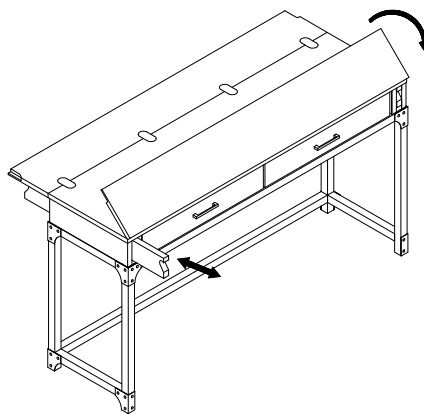

A	PT4377-85HD-A	X14 Ø1/4"x16x2mm
B	PT4377-85HD-B	X14 Ø1/4"x10x2mm
C	PT4377-85HD-C	X14 Ø1/4"x1"L
D	PT4377-85HD-D	X1 Allen key 4mm
1	PT4377-85TP	X1
2	PT4377-85RL	X2
3	PT4377-85SR	X1
4L	PT4377-85LG1	X1
4R	PT4377-85LG2	X1

①

②

③

④

215248/T4377-85 Flip-Top Sofa Table