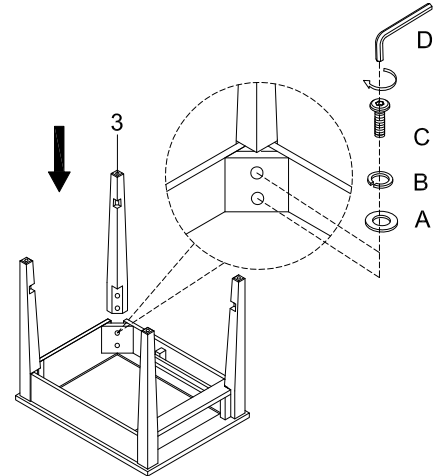

A	PT4377-03HD-A	X12 Ø1/4"x16x2mm
B	PT4377-03HD-B	X12 Ø1/4"x10x2mm
C	PT4377-03HD-C	X12 Ø1/4"x2-1/4 "L
D	PT4377-03HD-D	X1 Allen key 4mm
1	PT4377-03TP	X1
2	PT4377-03SH	X1
3	PT4377-03LG	X4

FOUNDRY

215244/T4377-03 Rectangular End Table

①

Remove Drawer

②

③

④

⑤

⑥