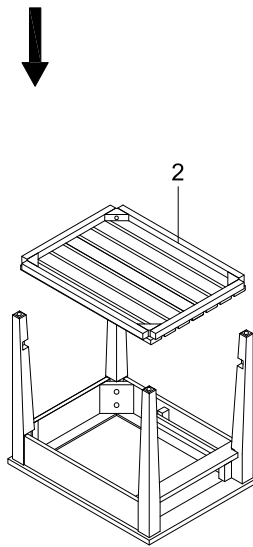

A	PT4377-03HD-A	X12 Ø1/4"x16x2mm
B	PT4377-03HD-B	X12 Ø1/4"x10x2mm
C	PT4377-03HD-C	X12 Ø1/4"x2-1/4 "L
D	PT4377-03HD-D	X1 Allen key 4mm
1	PT4377-03TP	X1
2	PT4377-03SH	X1
3	PT4377-03LG	X4

FOUNDRY

215244/T4377-03 Rectangular End Table

①

Remove Drawer

②

③

④

⑤

⑥