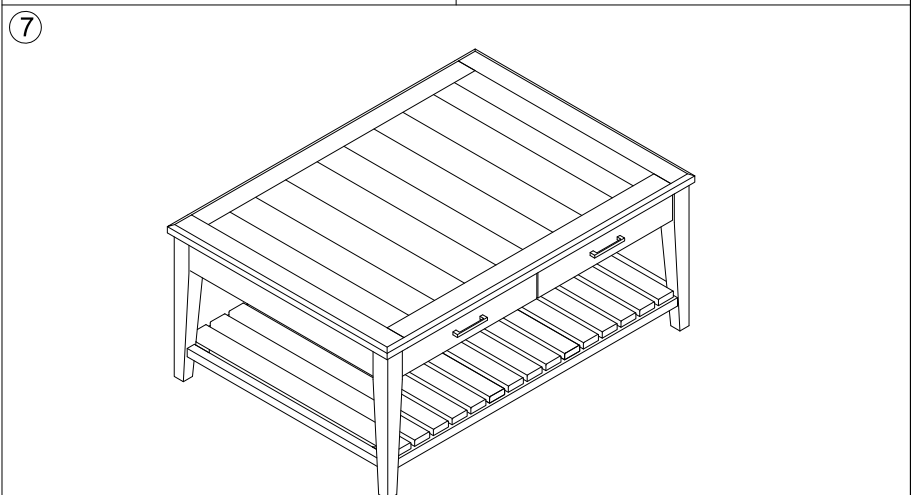

FOUNDRY

215246/T4377-43 Rectangular Cocktail Table