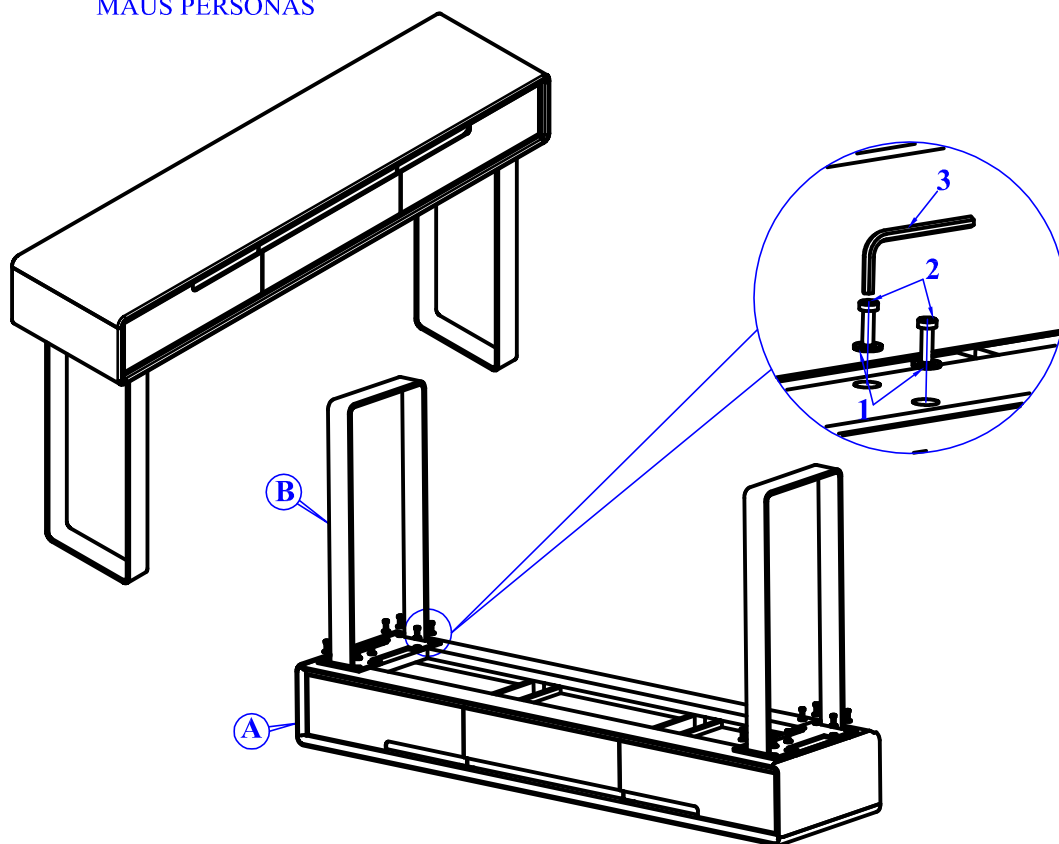

LIST OF PARTS AND HARDWARE			
No	Description		Q'ty
A		CONSOLE TABLE	1
B		METAL LEG	2

LIST OF PARTS AND HARDWARE				
No	Description			Q'ty
1		Washer	Ø8xØ18	16
2		Bolt	M6x20	16
3		Allen key	4mm	1
4		Bracket		4
5		Tie		2
6		Screw	M4x20	4
7		Screw	M4x35	4

ASSEMBLY INSTRUCTION

FORMA CONSOLE TABLE : 140 x 35 x 80 cm