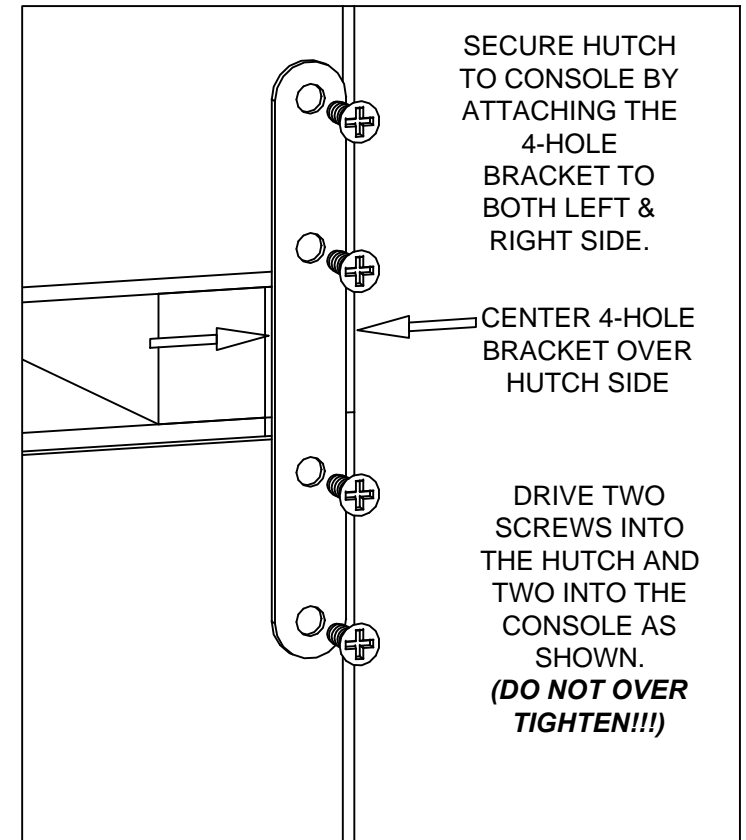

SECURING HUTCH TO CONSOLE

5

USE THE 4-HOLE BRACKETS & SCREWS PROVIDED IN HARDWARE PACK #5 (INCLUDED WITH ALL HUTCHES)

ENLARGED RIGHT REAR CORNER VIEW OF HUTCH & CONSOLE