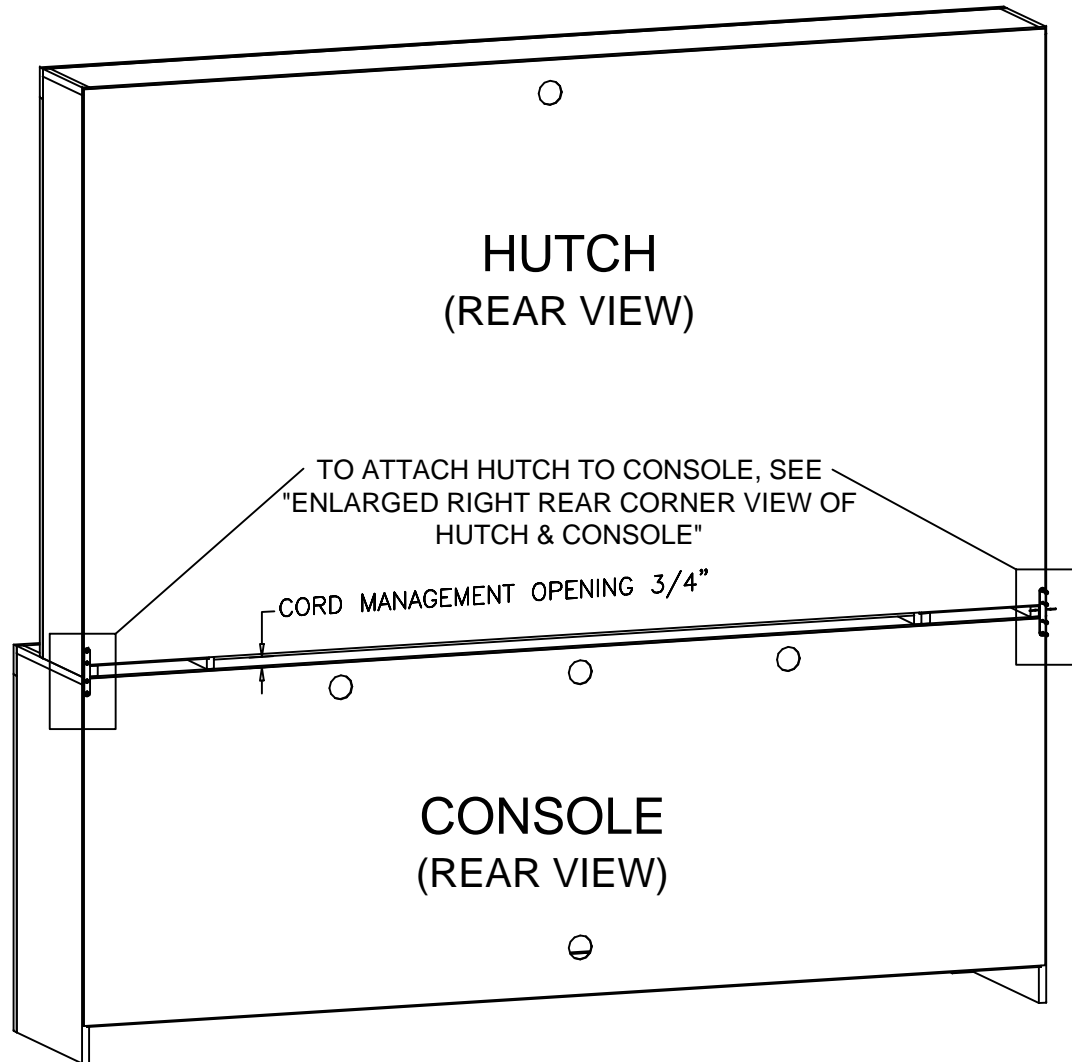

SECURING HUTCH TO CONSOLE

5

USE THE 4-HOLE BRACKETS & SCREWS PROVIDED IN HARDWARE PACK #5 (INCLUDED WITH ALL HUTCHES)

ENLARGED RIGHT REAR CORNER VIEW OF HUTCH & CONSOLE