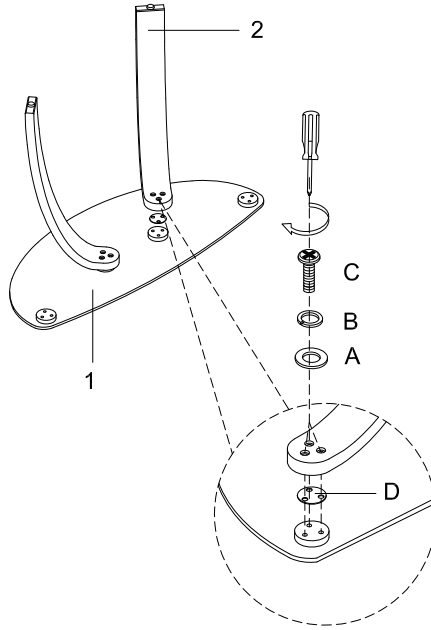

LIVING SPACES

A	PT1396-75H-A	X12 Ø1/4"x16x2mm
B	PT1396-75H-B	X12 Ø1/4"x10x2mm
C	PT1396-75H-C	X12 Ø1/4"x1-1/2"L
D	PT1396-75H-D	X4 Ø60x1.5mm
E	PT1396-75H-E	X1
F	PT1396-75H-F	X4 #3,5x20mm
1	PT1396-75G	X1
2	PT1396-75L	X2
3	PT1396-75F	X2

ALLURE

①

②

③

④

43625/T1396-75T Sofa Table Top
43624/T1396-75B Sofa Table Base