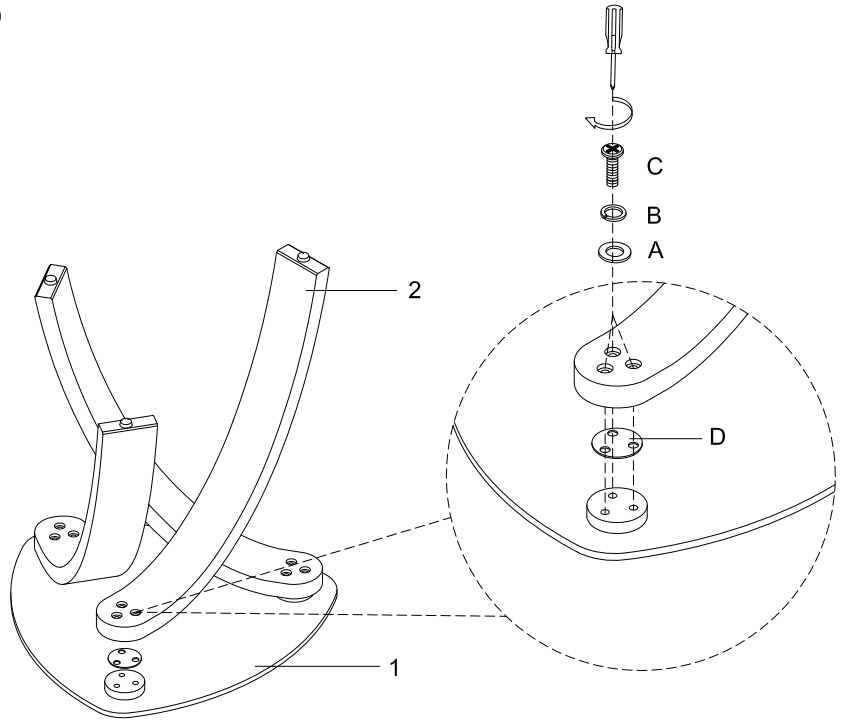

43621/T1396-22T Shaped End Table Top
43626/T1396-22B Shaped End Table Base

①