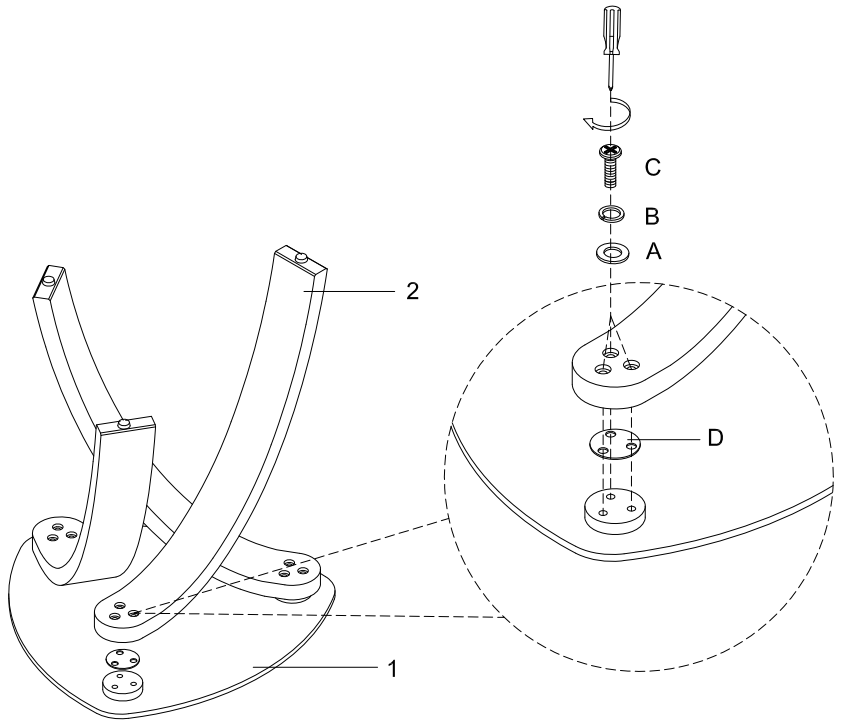

LIVING SPACES

A	PT1396-65H-A	 X9 Ø1/4"x16x2mm
B	PT1396-65H-B	 X9 Ø1/4"x10x2mm
C	PT1396-65H-C	 X9 Ø1/4"x1-1/2"L
D	PT1396-65H-D	 X3 Ø60x1.5mm
1	PT1396-65G	 X1
2	PT1396-65L	 X3

ALLURE

①

②

43623/T1396-65T
Pie Shaped Cocktail Table Top
43622/T1396-65B
Pie Shaped Cocktail Table Base