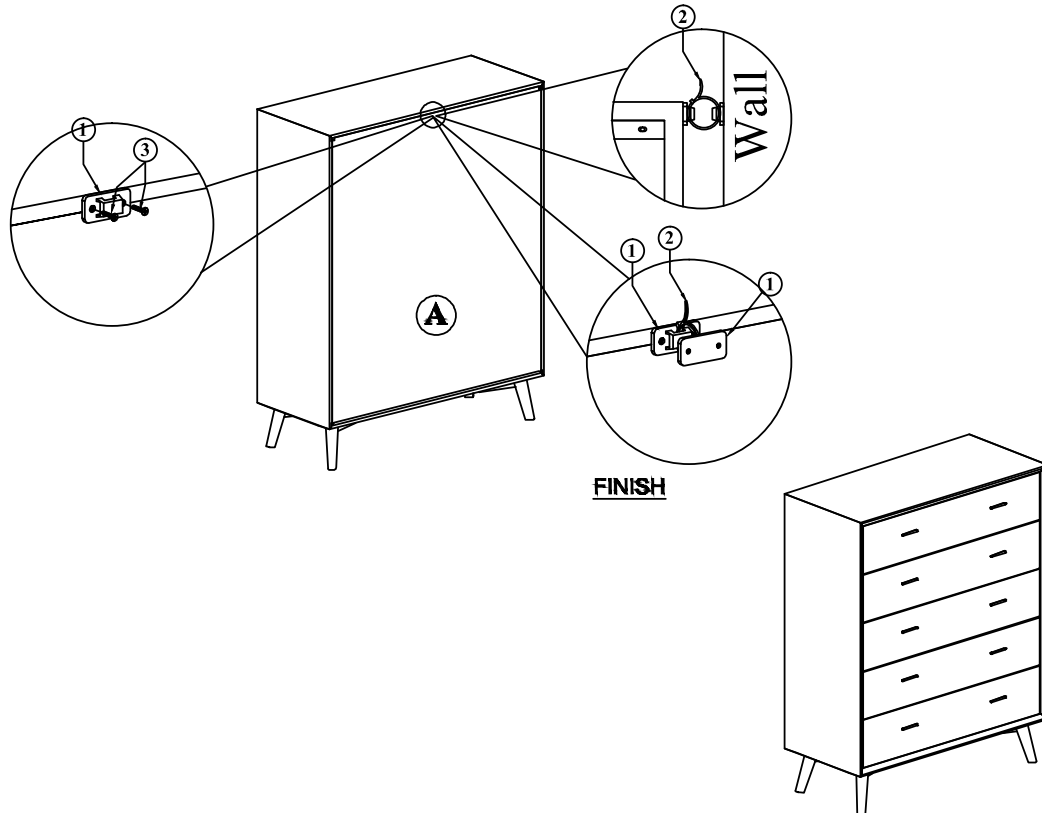

LIVING SPACES

ASSEMBLY INSTRUCTION

ALLEN CHEST

LS SKU # 81062

CAUTION: PLEASE READ ALL INSTRUCTIONS BEFORE STARTING THE ASSEMBLY OF THIS PRODUCT. THESE PIECES ARE HEAVY. IN ORDER TO PREVENT PERSONAL INJURY AND ENSURE THAT THIS PRODUCT IS NOT DAMAGED DURING THE ASSEMBLY PROCESS, IT IS STRONGLY RECOMMENDED THAT YOU ENLIST THE ASSISTANCE OF ONE OR MORE PEOPLE.

STEP 1

LIST OF PARTS AND HARDWARE

No.	Description	Q'ty
A	 TALLBOY	1
1	 Bracket	2
2	 Tie	1
3	 SCREW M4 x 20	2
4	 SCREW M4 x 30	2