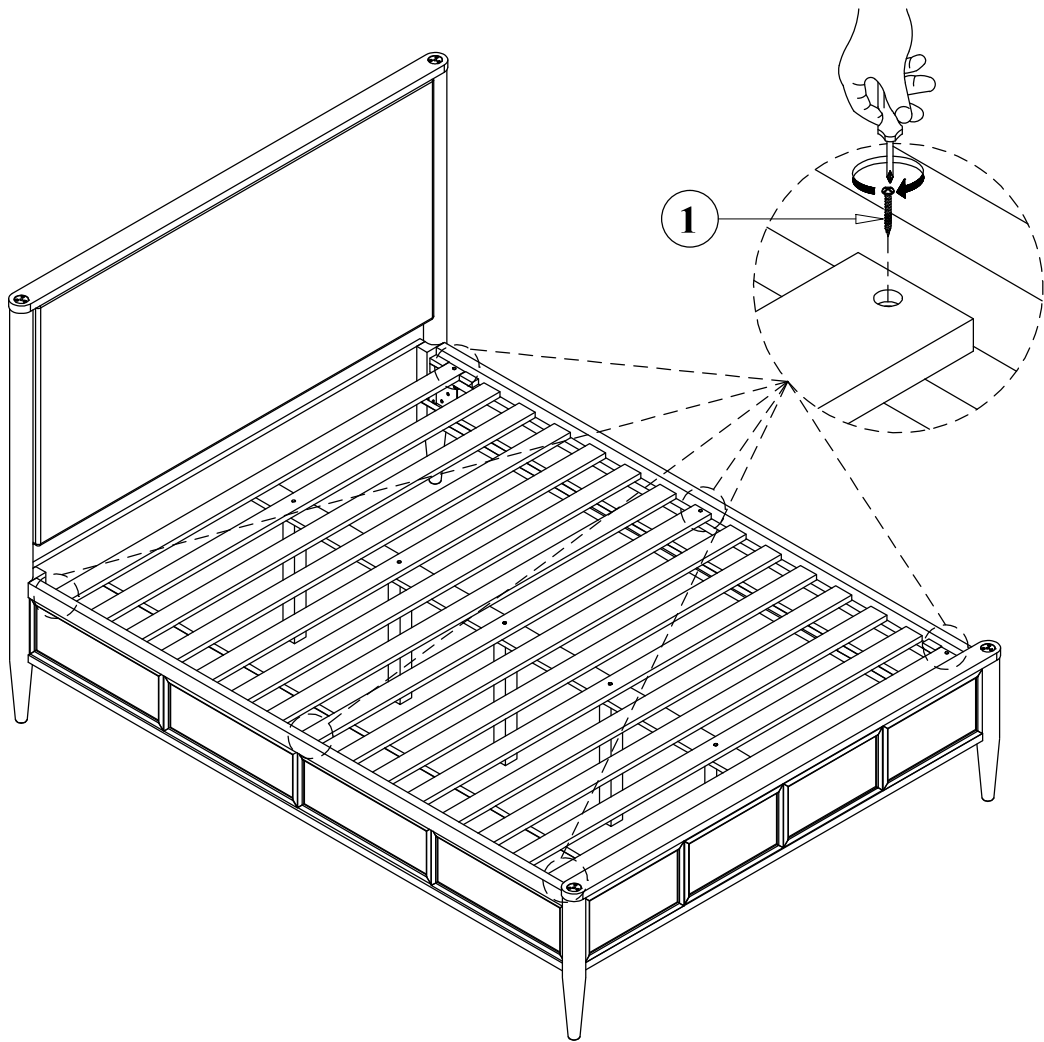

1

PART	COMPONENT'S SKU	PART LIST Number	IMAGE	DECRPTION	QTY
(A)	346576/346118	346576-01 346118-01		Head Board	1
(B)		346576-02 346118-02		Head Board Posts canopy	2
(C)	346577	346577-01		Foot Board	1
(D)		346577-02		Foot Board Posts canopy	2
(E)		346577-03		Foot Board Posts canopy	2
(F)		346577-04		Slat	1 set
(G)		346577-05		Middle Support Bar	2
(H)		346577-06		Support With Leveler	5
(I)	346637	346637		Side Rail	2
(J)	346192	346192-01		Head Board/Foot Board canopy	2
(K)		346192-02		Lift/Right canopy rail	2

Hardware List

PART	COMPONENT'S SKU	Hardware List	IMAGE	DECRPTION	QTY
(1)	346577	346577-A01		Screw #8* 30mm	6
(2)	346637	346637-A01		Bolts 5/16" *25mm	8
(3)		346637-A02		Spring Washer 5/16" Dia	8
(4)		346637-A03		Flat Washer 5/16" * Dia	8
(5)		346637-A04		Allen key	1
(6)	346192	346192-A01		Bolts 5/16" *60mm	4
(7)		346192-A02		Spring Washer 5/16" Dia	4
(8)		346192-A03		Flat Washer 5/16" * Dia	4
(9)		346192-A04		Allen key	1

THE HAEDWARE IS LOCATED IN THE PACKING ITEM

MUST: TIGHTEN SCREWS PERIODIACLLY. WITH USE SCREW MAY ENCOME LOOSE CHECK TIGHTNESS OF ALL SCREWS EVERY 6-8 WEEKS.

CLEANING INSTRUCTIONS:

After assembly, clean and polish the completed parts if necessary with soft cloth and industrial recognized furniture polish.

STEP 1

STEP 2

STEP 3

1=6pcs

STEP 4

STEP 5

6=4pcs
7=4pcs
8=4pcs

*That's it ! You've finished
assembling your item. Thank you!*