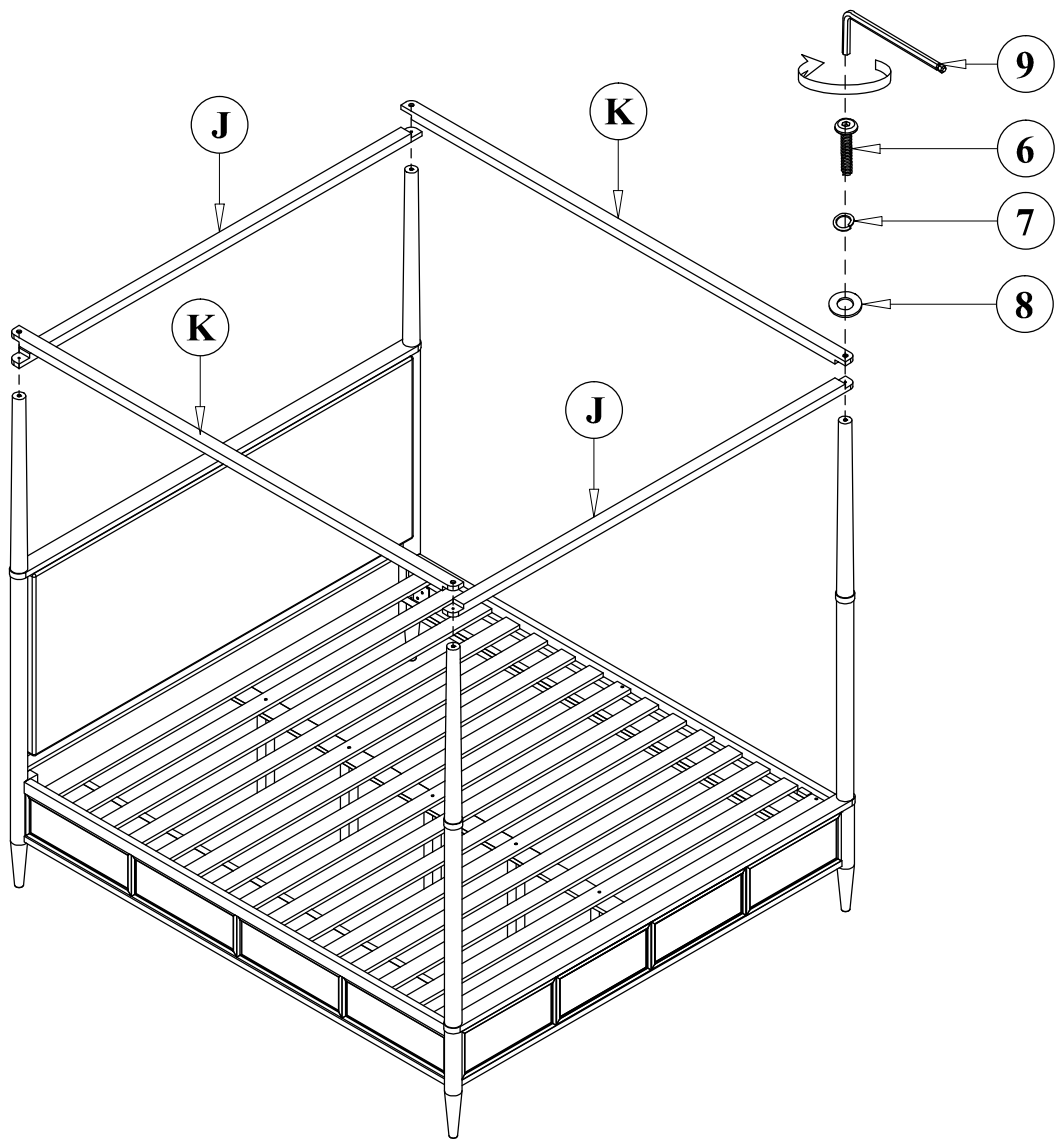

1

PART	COMPONENT'S SKU	PART LIST Number	IMAGE	DECRPTION	QTY
(A)	346576/346118	346576-01 346118-01		Head Board	1
(B)		346576-02 346118-02		Head Board Posts canopy	2
(C)	346577	346577-01		Foot Board	1
(D)		346577-02		Foot Board Posts canopy	2
(E)		346577-03		Foot Board Posts canopy	2
(F)		346577-04		Slat	1 set
(G)		346577-05		Middle Support Bar	2
(H)		346577-06		Support With Leveler	5
(I)	346637	346637		Side Rail	2
(J)	346192	346192-01		Head Board/Foot Board canopy	2
(K)		346192-02		Lift/Right canopy rail	2

STEP 1

STEP 2

STEP 3

1=6pcs

STEP 4

STEP 5

6=4pcs
7=4pcs
8=4pcs

*That's it ! You've finished
assembling your item. Thank you!*