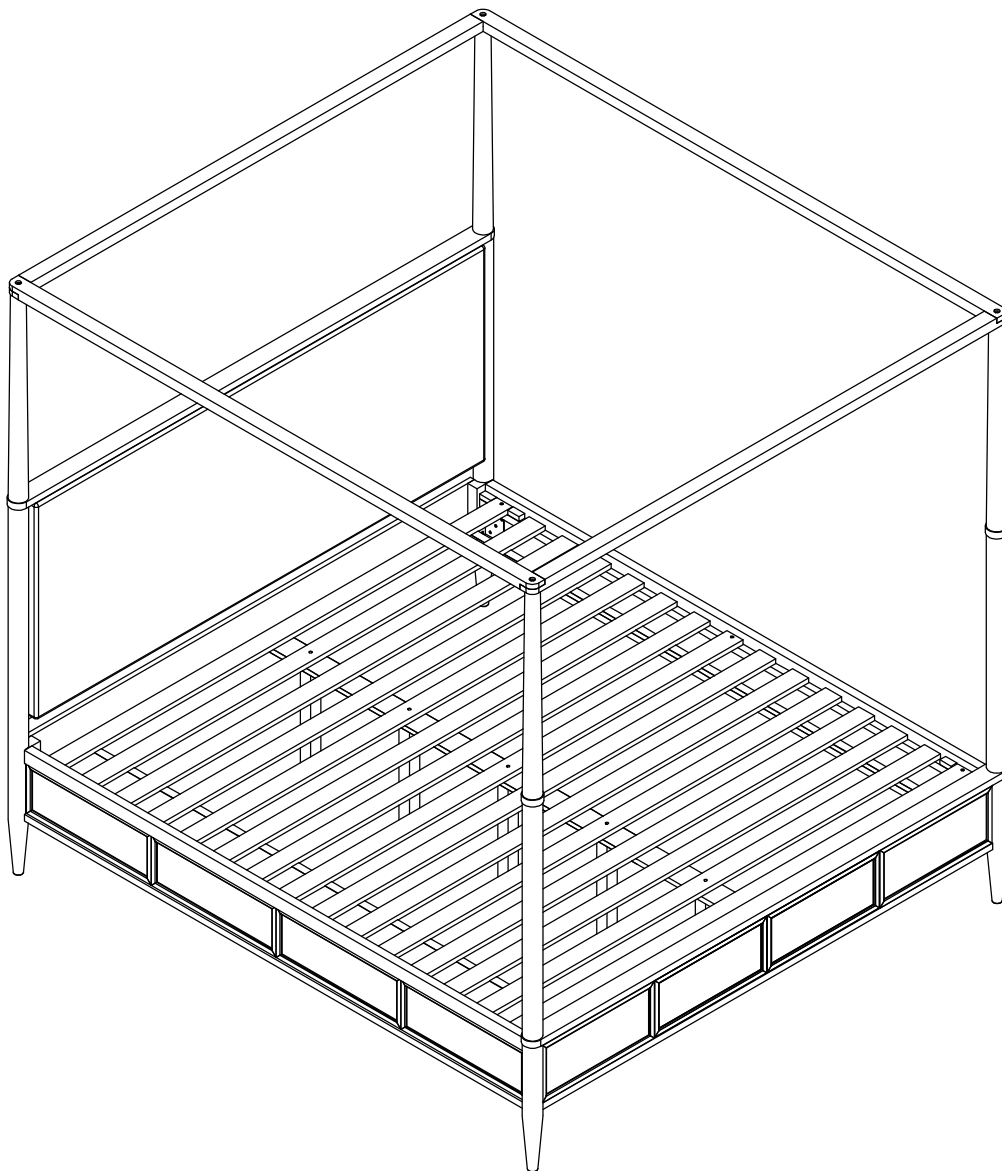

LIVING SPACES

ASSEMBLY INSTRUCTIONS

AUSTEN WHITE QUEEN CANOPY UPH BED

SKU:346576/346577/346637/346192

AUSTEN WHITE QUEEN CANOPY PANEL BED

SKU:346118/346577/346637/346192

NO	COMPONENT'S SKU	QUANTITY (Cartons)
1	346576/346118	1
2	346577	1
3	346637	1
4	346192	1

1

PART	COMPONENT'S SKU	PART LIST Number	IMAGE	DECRPTION	QTY
(A)	346576/346118	346576-01 346118-01		Head Board	1
(B)		346576-02 346118-02		Head Board Posts canopy	2
(C)	346577	346577-01		Foot Board	1
(D)		346577-02		Foot Board Posts canopy	2
(E)		346577-03		Foot Board Posts canopy	2
(F)		346577-04		Slat	1 set
(G)		346577-05		Middle Support Bar	2
(H)		346577-06		Support With Leveler	5
(I)	346637	346637		Side Rail	2
(J)	346192	346192-01		Head Board/Foot Board canopy	2
(K)		346192-02		Lift/Right canopy rail	2

Hardware List

PART	COMPONENT'S SKU	Hardware List	IMAGE	DECRPTION	QTY
(1)	346577	346577-A01		Screw #8* 30mm	6
(2)	346637	346637-A01		Bolts 5/16" *25mm	8
(3)		346637-A02		Spring Washer 5/16" Dia	8
(4)		346637-A03		Flat Washer 5/16" * Dia	8
(5)		346637-A04		Allen key	1
(6)	346192	346192-A01		Bolts 5/16" *60mm	4
(7)		346192-A02		Spring Washer 5/16" Dia	4
(8)		346192-A03		Flat Washer 5/16" * Dia	4
(9)		346192-A04		Allen key	1

THE HAEDWARE IS LOCATED IN THE PACKING ITEM

MUST: TIGHTEN SCREWS PERIODIACLLY. WITH USE SCREW MAY ENCOME LOOSE CHECK TIGHTNESS OF ALL SCREWS EVERY 6-8 WEEKS.

CLEANING INSTRUCTIONS:

After assembly, clean and polish the completed parts if necessary with soft cloth and industrial recognized furniture polish.