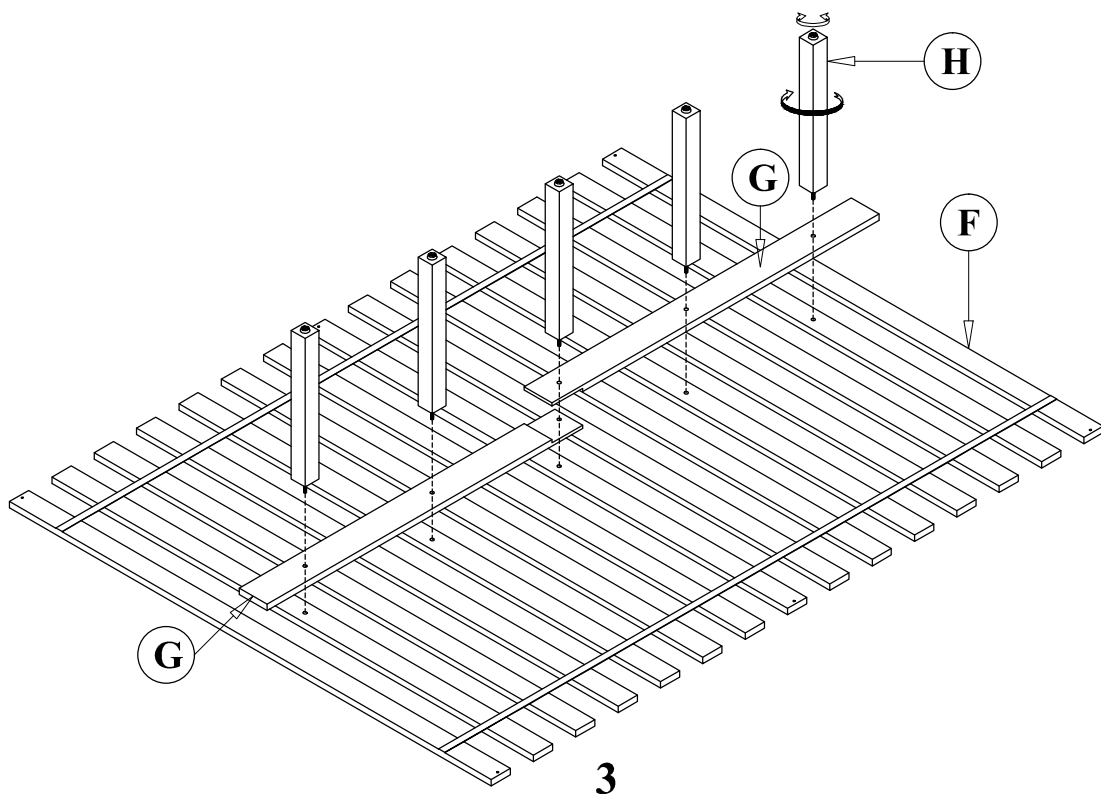

1

PART	COMPONENT'S SKU	PART LIST Number	IMAGE	DECRPTION	QTY
(A)	346576/346118	346576-01 346118-01		Head Board	1
(B)		346576-02 346118-02		Head Board Posts canopy	2
(C)	346577	346577-01		Foot Board	1
(D)		346577-02		Foot Board Posts canopy	2
(E)		346577-03		Foot Board Posts canopy	2
(F)		346577-04		Slat	1 set
(G)		346577-05		Middle Support Bar	2
(H)		346577-06		Support With Leveler	5
(I)	346637	346637		Side Rail	2
(J)	346192	346192-01		Head Board/Foot Board canopy	2
(K)		346192-02		Lift/Right canopy rail	2

Hardware List

PART	COMPONENT'S SKU	Hardware List	IMAGE	DECRPTION	QTY
(1)	346577	346577-A01		Screw #8* 30mm	6
(2)	346637	346637-A01		Bolts 5/16" *25mm	8
(3)		346637-A02		Spring Washer 5/16" Dia	8
(4)		346637-A03		Flat Washer 5/16" * Dia	8
(5)		346637-A04		Allen key	1
(6)	346192	346192-A01		Bolts 5/16" *60mm	4
(7)		346192-A02		Spring Washer 5/16" Dia	4
(8)		346192-A03		Flat Washer 5/16" * Dia	4
(9)		346192-A04		Allen key	1

THE HAEDWARE IS LOCATED IN THE PACKING ITEM

MUST: TIGHTEN SCREWS PERIODIACLLY. WITH USE SCREW MAY ENCOME LOOSE CHECK TIGHTNESS OF ALL SCREWS EVERY 6-8 WEEKS.

CLEANING INSTRUCTIONS:

After assembly, clean and polish the completed parts if necessary with soft cloth and industrial recognized furniture polish.

STEP 1

STEP 2

STEP 3

1=6pcs

STEP 4

STEP 5

6=4pcs
7=4pcs
8=4pcs

*That's it ! You've finished
assembling your item. Thank you!*