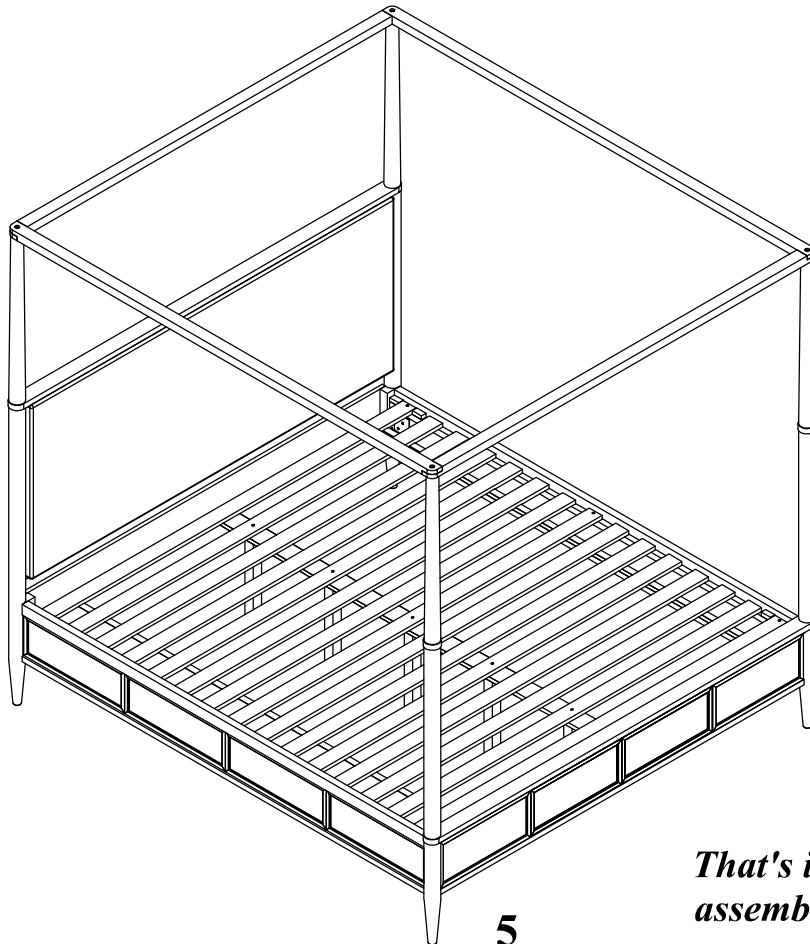

1

PART	COMPONENT'S SKU	PART LIST Number	IMAGE	DECRPTION	QTY
(A)	346576/346118	346576-01 346118-01		Head Board	1
(B)		346576-02 346118-02		Head Board Posts canopy	2
(C)	346577	346577-01		Foot Board	1
(D)		346577-02		Foot Board Posts canopy	2
(E)		346577-03		Foot Board Posts canopy	2
(F)		346577-04		Slat	1 set
(G)		346577-05		Middle Support Bar	2
(H)		346577-06		Support With Leveler	5
(I)	346637	346637		Side Rail	2
(J)	346192	346192-01		Head Board/Foot Board canopy	2
(K)		346192-02		Lift/Right canopy rail	2

STEP 1

STEP 2

STEP 3

1=6pcs

STEP 4

STEP 5

6=4pcs
7=4pcs
8=4pcs

*That's it ! You've finished
assembling your item. Thank you!*