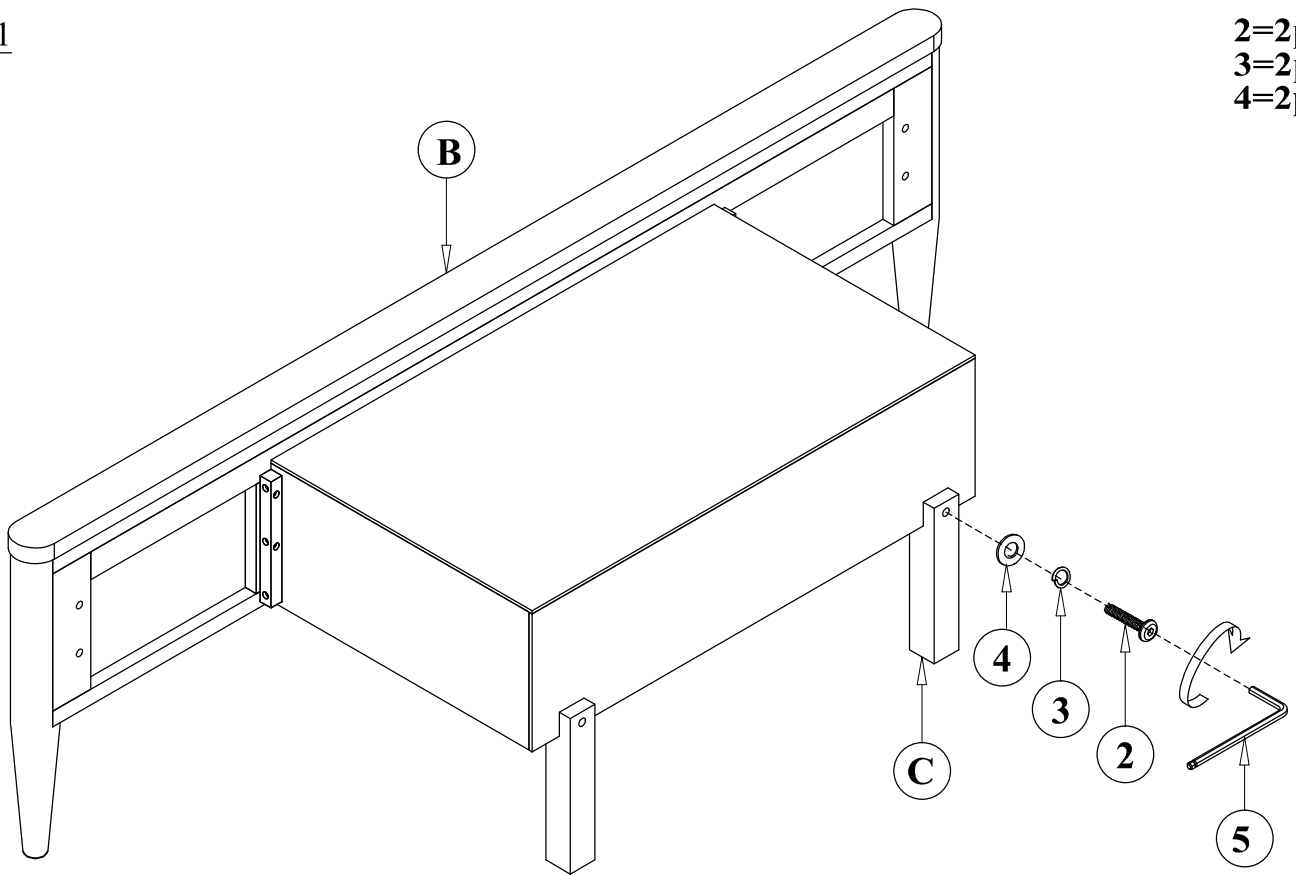

STEP 1

2=2pcs
3=2pcs
4=2pcs