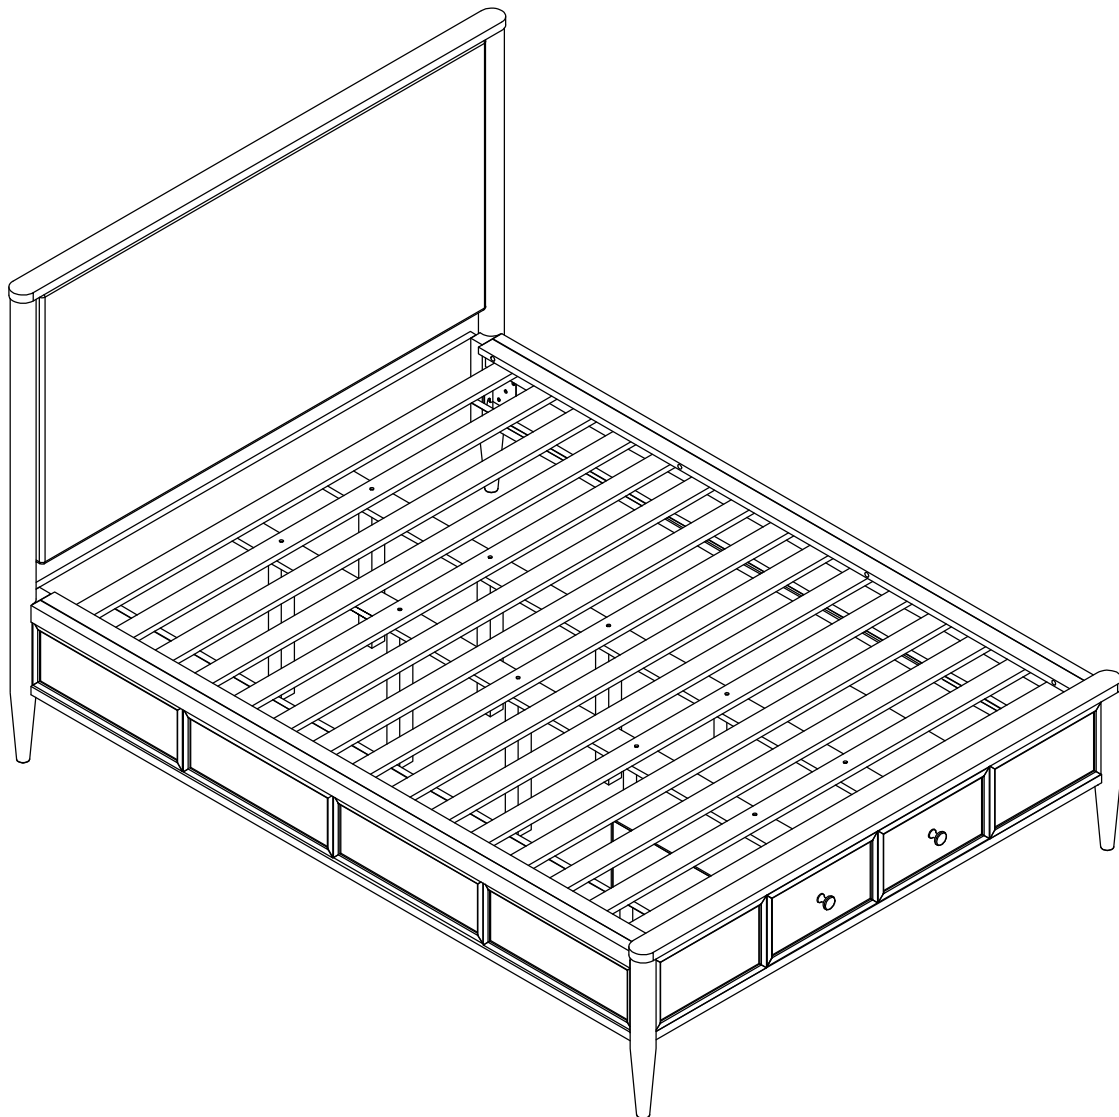

# ASSEMBLY INSTRUCTIONS

**AUSTEN WHITE CALIFORNIA KING UPH  
BED W/ FOOTBOARD STORAGE**

SKU:346171/**346529**/346629

**AUSTEN WHITE CALIFORNIA KING PANEL  
BED W/ FOOTBOARD STORAGE**

SKU:346099/**346529**/346629

NO	COMPONENT'S SKU	QUANTITY (Cartons)
1	346171/346099	1
2	346529	1
3	346629	1

**1**

PART	COMPONENT'S SKU	PART LIST Number	IMAGE	DECRPTION	QTY
(A)	346171/346099	346171/346099		Head Board	1
(B)	346529	346529-01		Storage Foot Board	1
(C)		346529-02		Foot Board back leg	2
(D)		346529-03		Slat	1set
(E)		346529-04		Middle Support Bar	4
(F)		346529-05		Support With Leveler	10
(G)	346629	346629-01		Side Rail	2
(H)		346629-02		Cap Rail	2