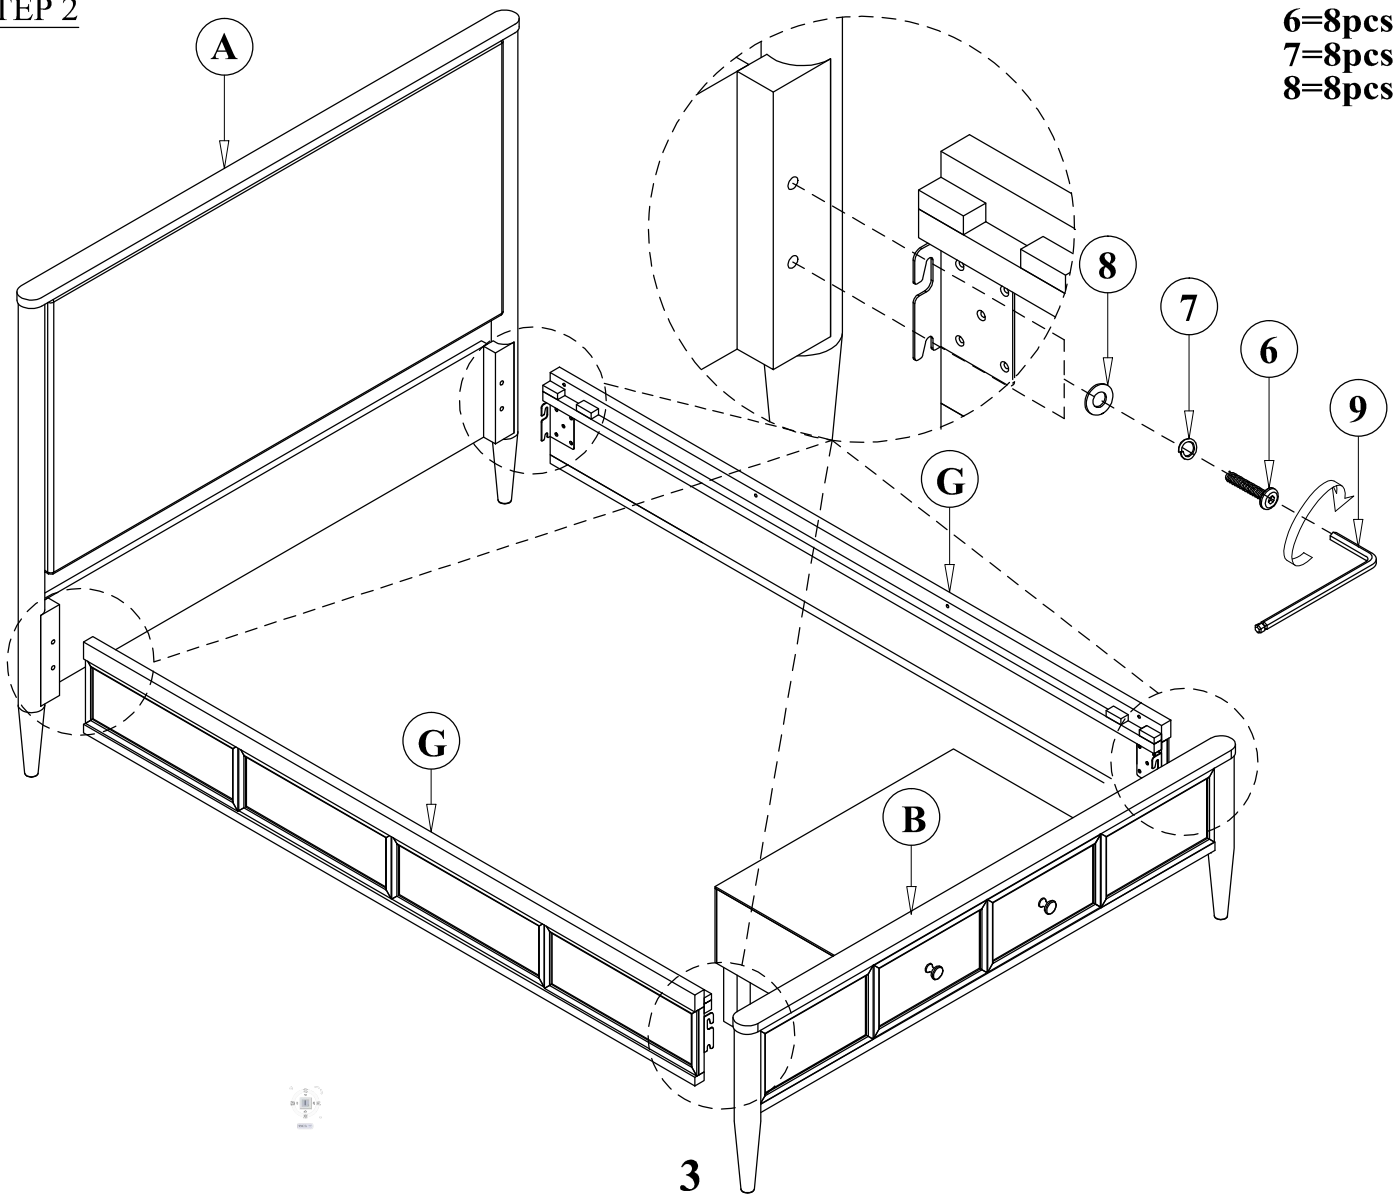

STEP 2

6=8pcs
7=8pcs
8=8pcs