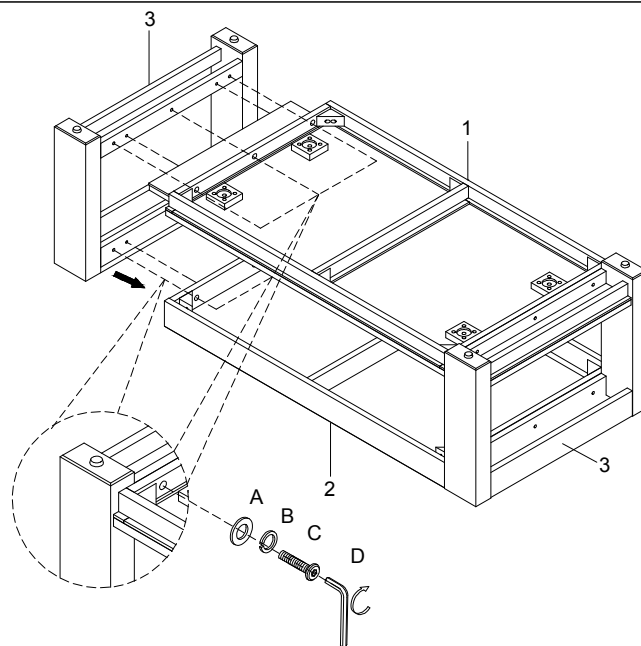

NATE+ JEREMIAH

FOR LIVING SPACES

A	PT5614-43-HD-A	 X12 Ø1/4"x16x2mm
B	PT5614-43-HD-B	 X12 Ø1/4"x10x2mm
C	PT5614-43-HD-C	 X12 Ø1/4"x1-1/2"L
D	PT5614-43-HD-D	 X1 4mm
E	PT5614-43-HD-E	 X1 Wrench 17mm
F	PT5614-43-HD-F	 X4
1	PT5614-43TB	 X1
2	PT5614-43TT	 X1
3	PT5614-43TL	 X2

VOYAGE

335067/T5614-43
NATURAL COFFEE TABLE BNJ

①

②

③

LEVEL ME

WARNING:
USE ONLY THE HAND
TOOLS PROVIDED