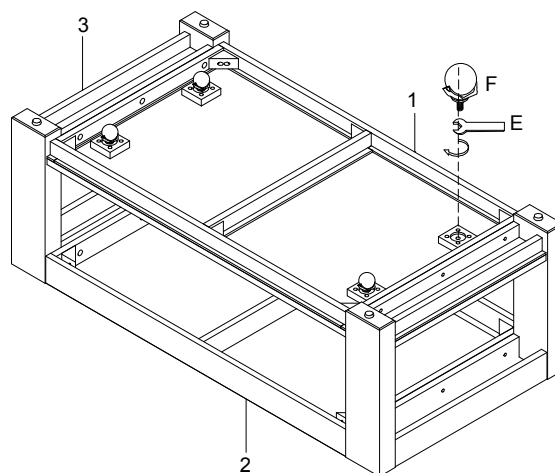

VOYAGE

335067/T5614-43
NATURAL COFFEE TABLE BNJ

①

②

③

LEVEL ME

WARNING:
USE ONLY THE HAND
TOOLS PROVIDED