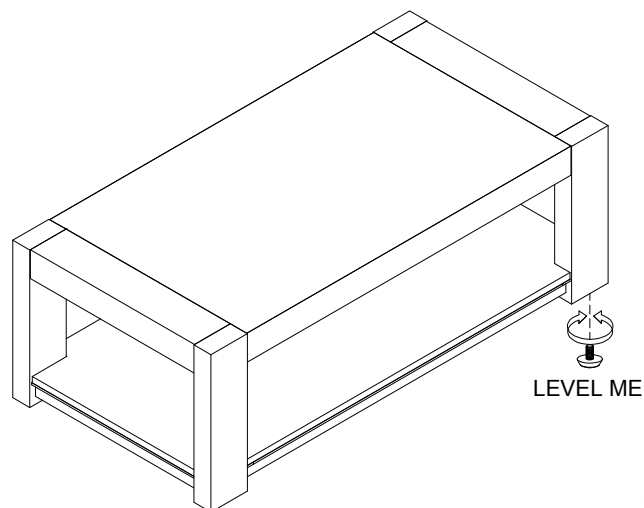

NATE+ JEREMIAH

FOR LIVING SPACES

A	PT5614-43-HD-A	 X12 Ø1/4"x16x2mm
B	PT5614-43-HD-B	 X12 Ø1/4"x10x2mm
C	PT5614-43-HD-C	 X12 Ø1/4"x1-1/2"L
D	PT5614-43-HD-D	 X1 4mm
E	PT5614-43-HD-E	 X1 Wrench 17mm
F	PT5614-43-HD-F	 X4
1	PT5614-43TB	 X1
2	PT5614-43TT	 X1
3	PT5614-43TL	 X2

VOYAGE

335067/T5614-43
NATURAL COFFEE TABLE BNJ

①

②

③

LEVEL ME

WARNING:
USE ONLY THE HAND
TOOLS PROVIDED