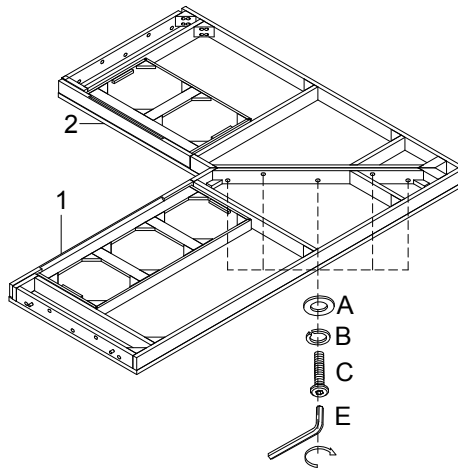

NATE+ JEREMIAH

FOR LIVING OFFICES

A	PH5614-04-HD-A	 X21 Ø5/16"x19x2mm
B	PH5614-04-HD-B	 X21 Ø5/16"x12x2mm
C	PH5614-04-HD-C	 X5 Ø5/16"x1-3/4"L
D	PH5614-04-HD-D	 X16 Ø5/16"x2-3/4"L
E	PH5614-04-HD-E	 X1 4mm
1	PH5614-04TT1	 X1
2	PH5614-04TT2	 X1
3	PH5614-04TLL	 X1
4	PH5614-04TLR	 X1
5	PH5614-04S1	 X1
6	PH5614-04S2	 X1
7	PH5614-04L	 X1

VOYAGE

334821/H5614-04 NATURAL L-DESK BNJ

①

②

③

④