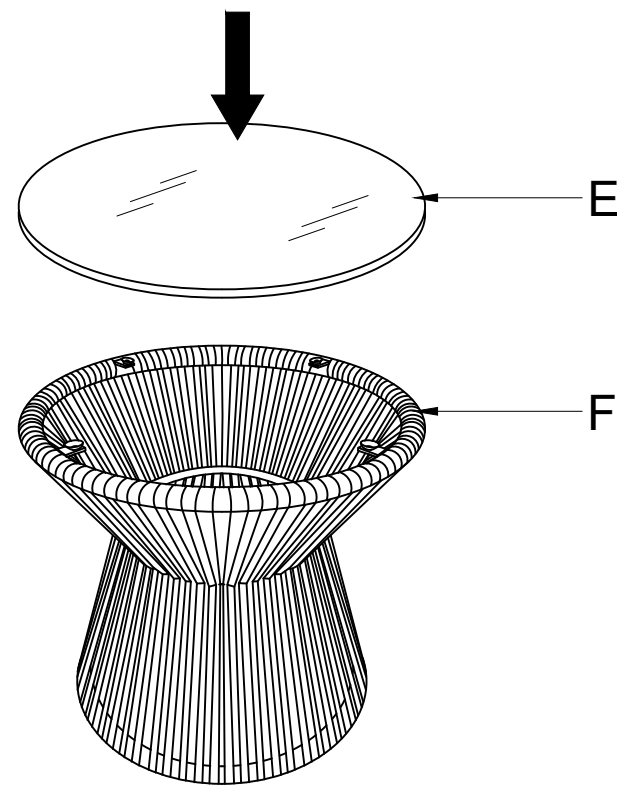

LIVING SPACES

A	JRR2304.1L-A	x2
B	JRR2304.1L-B	x8
C	JRR2304.1L-C	x2
D	JRR2304.1L-D	x2
E	JRR2308.ST-E	x1
F	JRR2308.ST-F	x1

327950-GREY
327951-TAUPE

MONACO OUTDOOR 3 PIECE
CONVERSATION SET

1

2

Leveling the chair with leveler

3

4