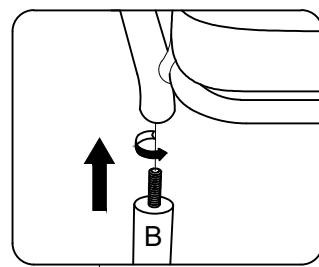

LIVING SPACES

A	JRR2304.1L-A	 x2
B	JRR2304.1L-B	 x8
C	JRR2304.1L-C	 x2
D	JRR2304.1L-D	 x2
E	JRR2308.ST-E	 x1
F	JRR2308.ST-F	 x1

327950-GREY
327951-TAUPE

MONACO OUTDOOR 3 PIECE
CONVERSATION SET

1

2

Leveling the chair with leveler