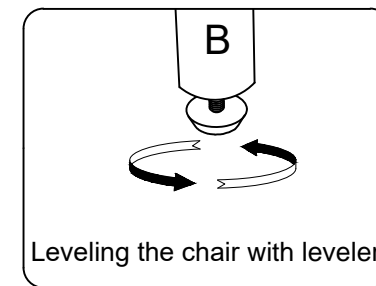

LIVING SPACES

A	JRR2304.1L-A	 x2
B	JRR2304.1L-B	 x8
C	JRR2304.1L-C	 x2
D	JRR2304.1L-D	 x2
E	JRR2308.ST-E	 x1
F	JRR2308.ST-F	 x1

327950-GREY
327951-TAUPE

MONACO OUTDOOR 3 PIECE
CONVERSATION SET

1

2

Leveling the chair with leveler