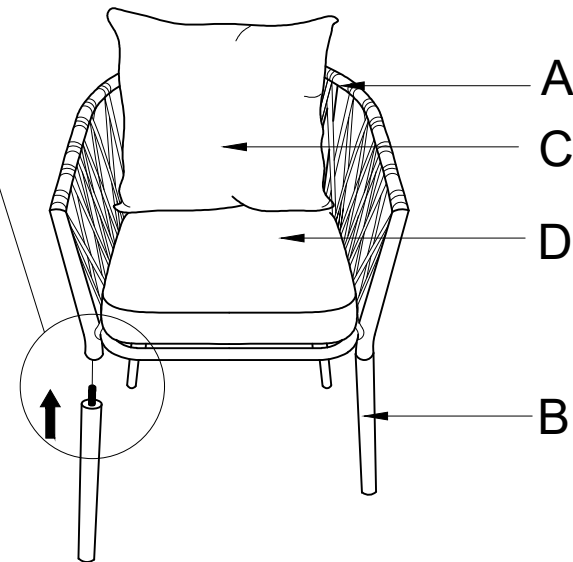

LIVING SPACES

A	JRR2304.1L-A	 x2
B	JRR2304.1L-B	 x8
C	JRR2304.1L-C	 x2
D	JRR2304.1L-D	 x2
E	JRR2308.ST-E	 x1
F	JRR2308.ST-F	 x1

327950-GREY
327951-TAUPE

MONACO OUTDOOR 3 PIECE
CONVERSATION SET

1

2

Leveling the chair with leveler