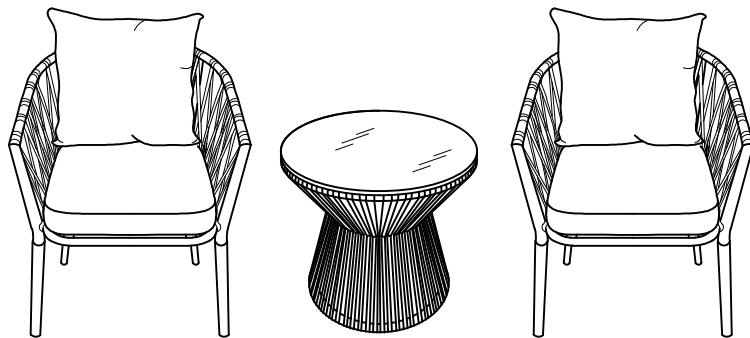

LIVING SPACES

A	JRR2304.1L-A	 x2
B	JRR2304.1L-B	 x8
C	JRR2304.1L-C	 x2
D	JRR2304.1L-D	 x2
E	JRR2308.ST-E	 x1
F	JRR2308.ST-F	 x1

327950-GREY
327951-TAUPE

MONACO OUTDOOR 3 PIECE
CONVERSATION SET

1

2

Leveling the chair with leveler