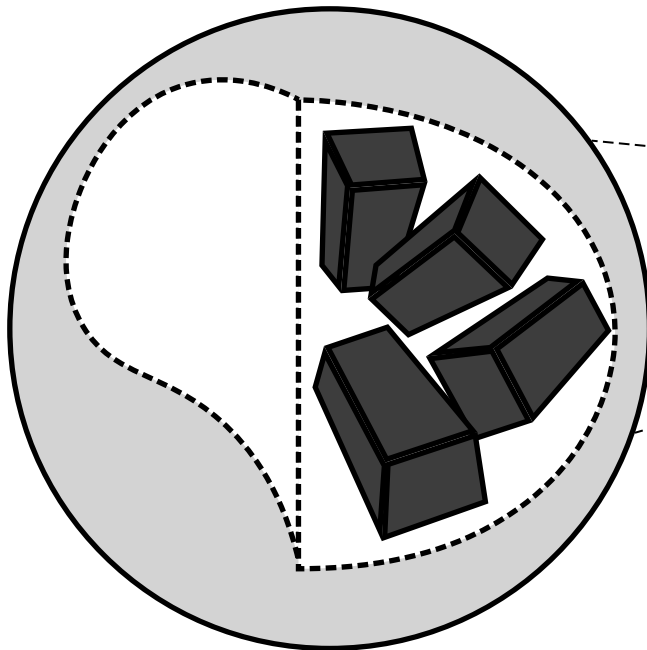

**PARTS LIST**

No.	DESCRIPTION	IMAGE	Q'TY
A	WOOD LEG		4
B	LOVESEAT SEAT		1
C	SEAT CUSHION		2
D	PILLOW		2

**NOTE:** PO # is located underneath/ at the back side of each item. Please be prepared to provide this # should any claim be necessary.

**CAUTION:** Item is heavy. Assembly should be performed by two people.

1

2

3

4

5

# How to Find Your Furniture Legs *Cómo encontrar las patas de su mueble*

Gently lay sofa/love seat on it's back  
*Coloque suavemente el sofá o el sofá de dos plazas sobre su respaldo*

Locate the compartment underneath sofa/love seat  
*Encuentre el compartimento debajo del sofá*