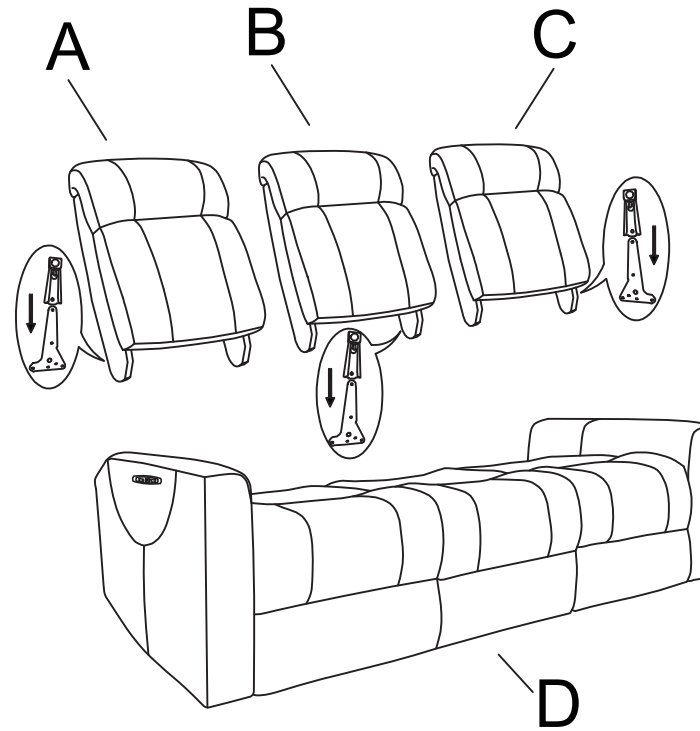

# HALO II GREY POWER RECLINING SOFA WITH POWER HEADREST & USB 323956

*Assembly instructions:*

**PARTS LIST**

No.	DESCRIPTION	IMAGE	Q'TY
A	LEFT BACK		1
B	MIDDLE BACK		1
C	RIGHT BACK		1
D	SOFA SEAT		1

**NOTE:** PO # is located underneath/ at the back side of each item. Please be prepared to provide this # should any claim be necessary.

**CAUTION:** Item is heavy. Assembly should be performed by two people.

**1**

**2**

RD5170AF53D