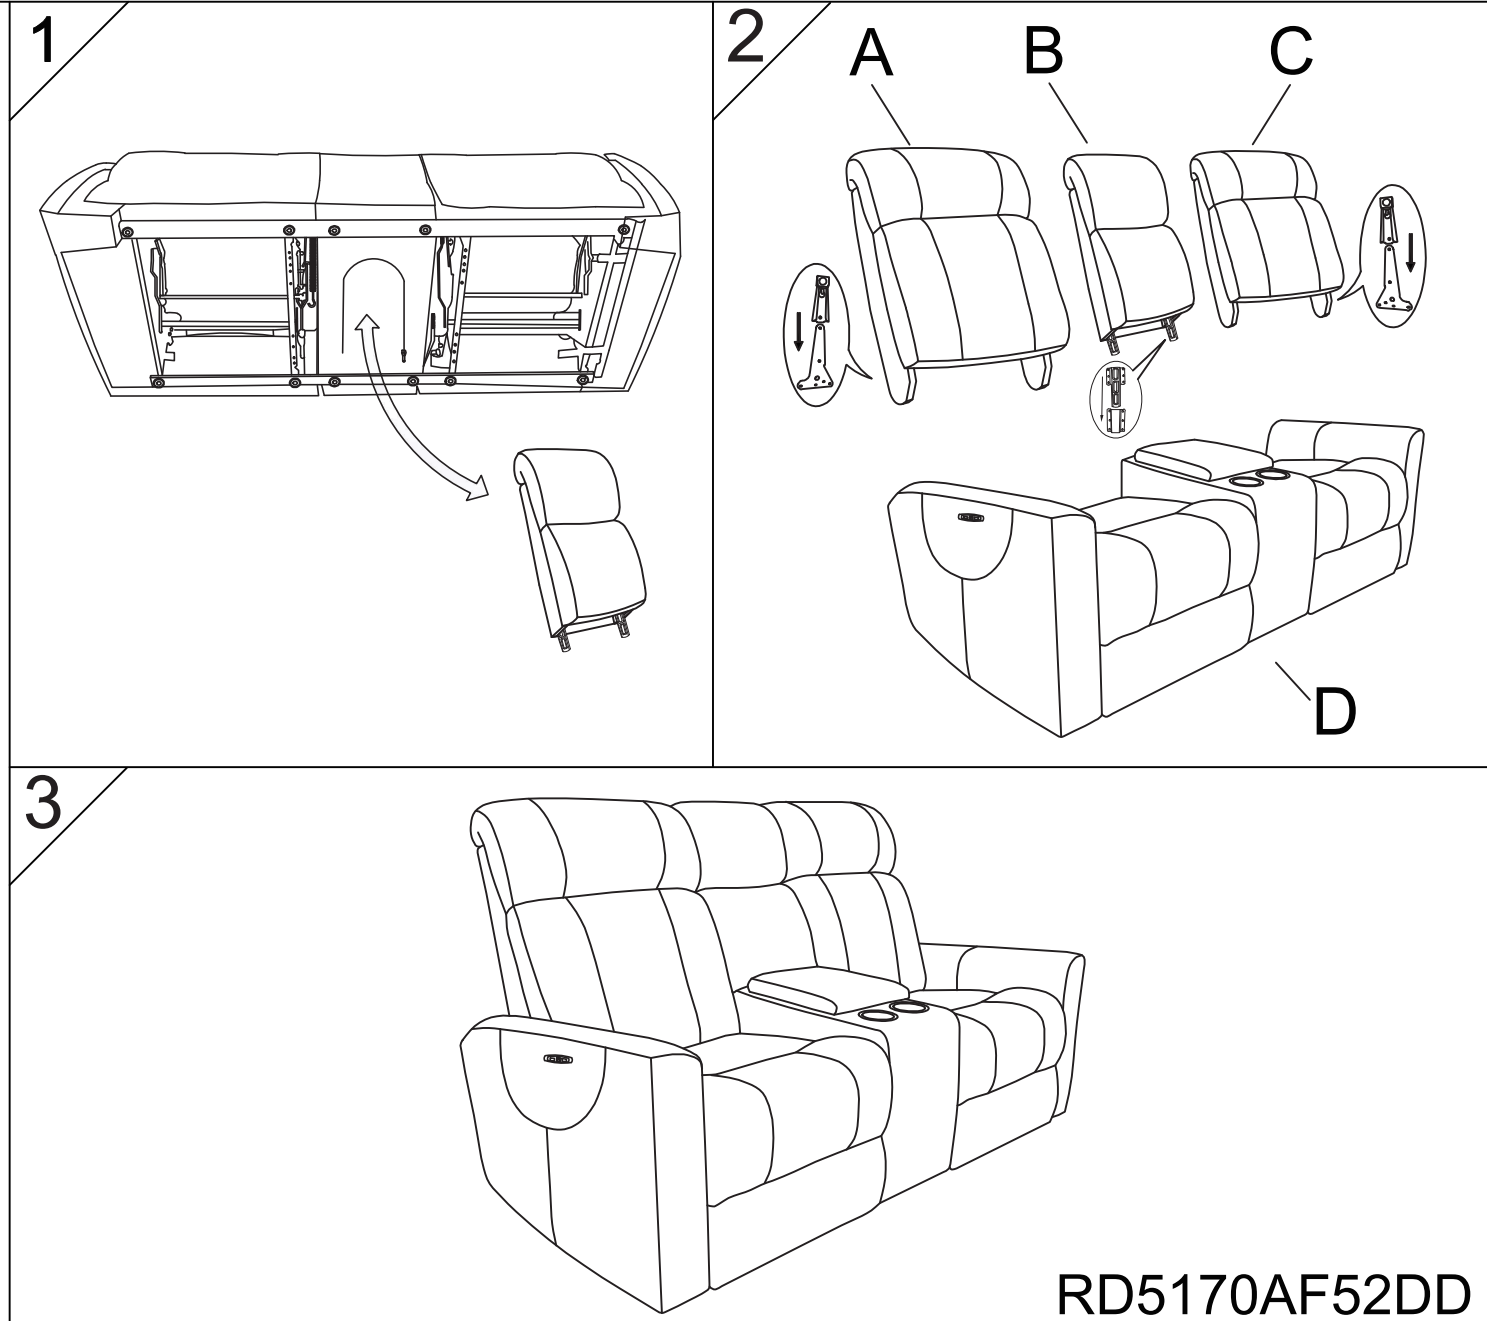

# HALO II GREY POWER RECLINING CONSOLE LOVESEAT WITH POWER HEADREST & USB 323952

*Assembly instructions:*

**PARTS LIST**

No.	DESCRIPTION	IMAGE	Q'TY
A	LEFT BACK		1
B	CONSOLE BACK		1
C	RIGHT BACK		1
D	SOFA SEAT		1

**NOTE:** PO # is located underneath/ at the back side of each item. Please be prepared to provide this # should any claim be necessary.

**CAUTION:** Item is heavy. Assembly should be performed by two people.