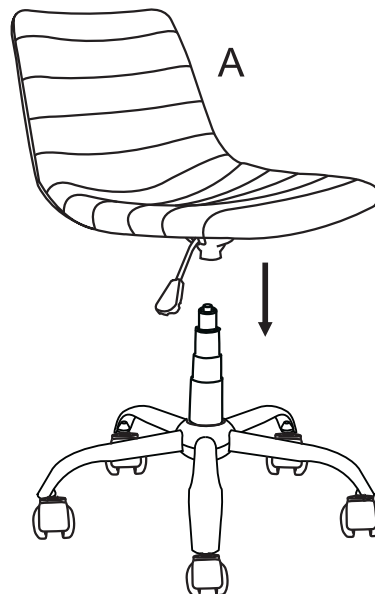

LIVING SPACES

A	DM409-A		x1
B	DM409-B		x1
C	DM409-C		x1
D	DM409-D		x1
E	DM409-E		x5

DM409/322027
RHEA GREY FAUX LEATHER
OFFICE CHAIR

①

Scan QR code to view assembly video

②

③