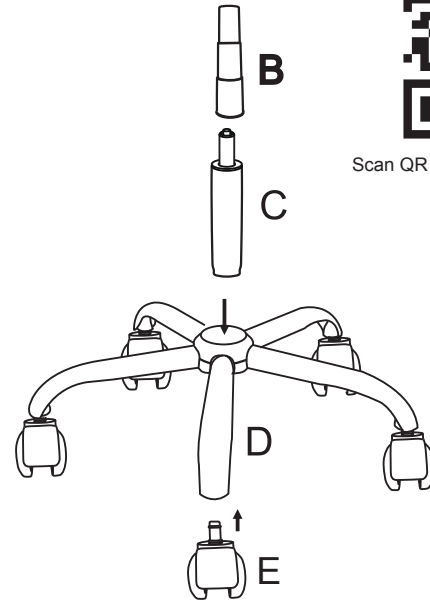

LIVING SPACES

A	DM409-A		x1
B	DM409-B		x1
C	DM409-C		x1
D	DM409-D		x1
E	DM409-E		x5

DM409/322027
RHEA GREY FAUX LEATHER
OFFICE CHAIR

①

Scan QR code to view assembly video

②

③