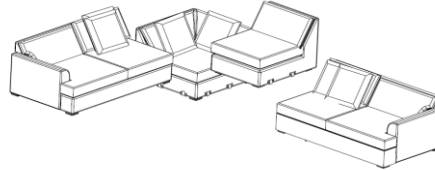

| LIVING SPACES |                                      |     |
|---------------|--------------------------------------|-----|
| 1             | LAF FULL SLEEPER LOVESEAT BELINHA II | X1  |
| 2             | ARMLESS CHAIR BELINHA II             | X1  |
| 3             | CORNER BELINHA II                    | X1  |
| 4             | RAF LOVE SEAT BELINHA II             | X12 |

LAF FULL SLEEPER LOVESEAT BELINHA II

ARMLESS CHAIR BELINHA II

CORNER BELINHA II

RAF LOVESEAT

STEP 4: JOIN SECTIONAL

KIT-BELINHA II TAUPE 4PC SECTIONAL W/LAF FULL SLEEPER