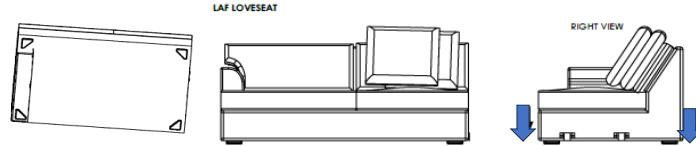

Vendor Information

Vendor Name: LSMX1
Vendor Code: V-005852

Living Space Information

LS SKU: 321642
LS product Name: KIT-BELINHA II TAUPE 4PC SECTIONAL W/LAF FULL SLEEPER
Vendor Model: 1628-4PCSECRFLSEATCORARMCHLAFFLSLPR-BE-TAU
Vendor Collection: BELINHA II

LIVING SPACES		
1	LAF FULL SLEEPER LOVESEAT BELINHA II	X1
2	ARMLESS CHAIR BELINHA II	X1
3	CORNER BELINHA II	X1
4	RAF LOVE SEAT BELINHA II	X12

LAF FULL SLEEPER LOVESEAT BELINHA II