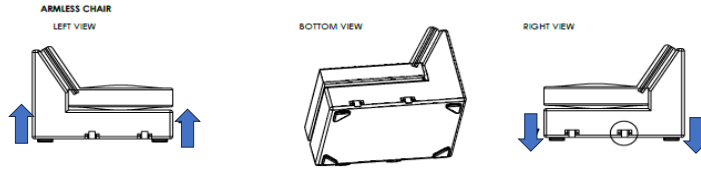

Vendor Information

Vendor Name: LSMX1
Vendor Code: V-005852

Living Space Information

LS SKU: 321641
LS product Name: KIT-BELINHA II TAUPE 4PC SECTIONAL W/RAF FULL SLEEPER
Vendor Model: 1627-4PCSECLAFSEATARMCHCORRAFFLSLPR-BE-TAU
Vendor Collection: BELINHA II

LIVING SPACES		
1	LAF LOVESEAT BELINHA II	X1
2	ARMLESS CHAIR BELINHA II	X1
3	CORNER BELINHA II	X1
4	RAF FULL SLEEPER LOVE SEAT	X1

LAF LOVESEAT BELINHA II

ARMLESS CHAIR BELINHA II

LAF LOVESEAT BELINHA II BRACKET DOWN