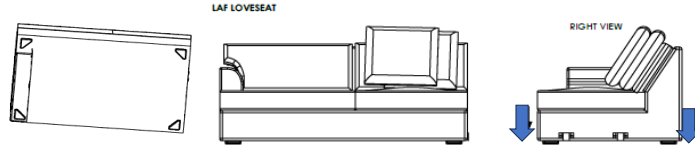

Vendor Information

Vendor Name: LSMX1
Vendor Code: V-005852

Living Space Information

LS SKU: 321641
LS product Name: KIT-BELINHA II TAUPE 4PC SECTIONAL W/RAF FULL SLEEPER
Vendor Model: 1627-4PCSECLAFSEATARMCHCORRAFFLSLPR-BE-TAU
Vendor Collection: BELINHA II

LIVING SPACES		
1	LAF LOVESEAT BELINHA II	X1
2	ARMLESS CHAIR BELINHA II	X1
3	CORNER BELINHA II	X1
4	RAF FULL SLEEPER LOVE SEAT	X1

LAF LOVESEAT BELINHA II

ARMLESS CHAIR BELINHA II

LAF LOVESEAT BELINHA II BRACKET DOWN