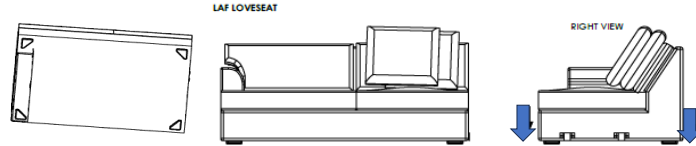

Vendor Information

Vendor Name: LSMX1  
Vendor Code: V-005852

Living Space Information

LS SKU: 321640  
LS product Name: KIT-BELINHA II TAUPE 4PC SECTIONAL  
Vendor Model: 1626-4PCSECRFLSEATCORARMCHLAFSEAT-BE-TAU  
Vendor Collection: BELINHA II

1	LAF LOVESEAT BELINHA II		X1
2	ARMLESS CHAIR BELINHA II		X1
3	CORNER BELINHA II		X1
4	RAF LOVESEAT		X1

LAF LOVESEAT BELINHA II

ARMLESS CHAIR BELINHA II

CORNER BELINHA II

RAF LOVESEAT

STEP 4: JOIN SECTIONAL