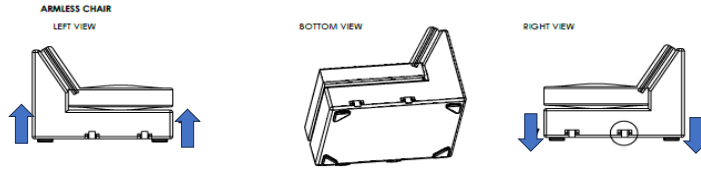

Vendor Information

Vendor Name: LSMX1  
Vendor Code: V-005852

Living Space Information

LS SKU: 321640  
LS product Name: KIT-BELINHA II TAUPE 4PC SECTIONAL  
Vendor Model: 1626-4PCSECRFLSEATCORARMCHLAFSEAT-BE-TAU  
Vendor Collection: BELINHA II

1	LAF LOVESEAT BELINHA II		X1
2	ARMLESS CHAIR BELINHA II		X1
3	CORNER BELINHA II		X1
4	RAF LOVESEAT		X1

LAF LOVESEAT BELINHA II

ARMLESS CHAIR BELINHA II

CORNER BELINHA II

RAF LOVESEAT

STEP 4: JOIN SECTIONAL