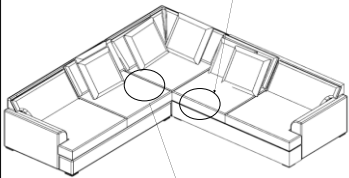

Vendor Information

Vendor Name: LSMX1
Vendor Code: V-005852

Living Space Information

LS SKU: 321639
LS product Name: KIT-BELINHA II TAUPE 3PC SECTIONAL
Vendor Model: 1625-3PCSECFRFLSEATCORLAFSEAT-BE-TAU
Vendor Collection: BELINHA II

LIVING SPACES		
1	RAF LOVESEAT BELINHA II	 X1
2	CORNER BELINHA II	 X1
3	LAF LOVE SEAT BELINHA II	 X1

RAF LOVESEAT BELINHA II BRACKET UP

CORNER BELINHA II BRACKET DOWN

CORNER BELINHA II BRACKET UP

LAF LOVESEAT BELINHA II BRACKET DOWN