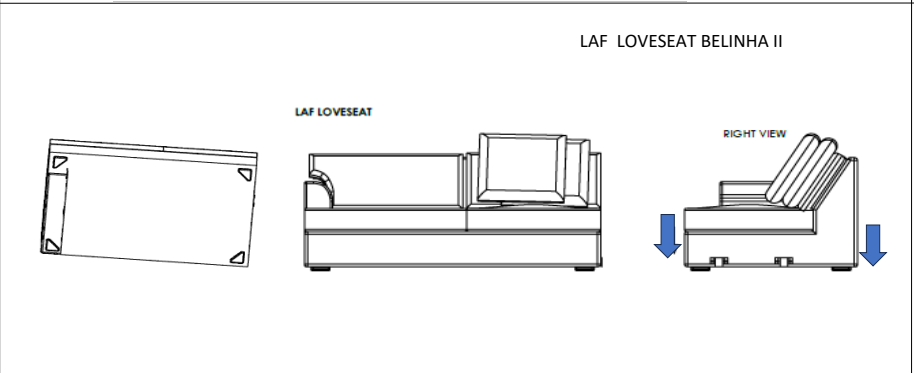

Vendor Information

Vendor Name: LSMX1
Vendor Code: V-005852

Living Space Information

LS SKU: 321639
LS product Name: KIT-BELINHA II TAUPE 3PC SECTIONAL
Vendor Model: 1625-3PCSECFRFLSEATCORLAFSEAT-BE-TAU
Vendor Collection: BELINHA II

LIVING SPACES		
1	RAF LOVESEAT BELINHA II	 X1
2	CORNER BELINHA II	 X1
3	LAF LOVE SEAT BELINHA II	 X1

RAF LOVESEAT BELINHA II BRACKET UP

CORNER BELINHA II BRACKET DOWN

CORNER BELINHA II BRACKET UP

LAF LOVESEAT BELINHA II BRACKET DOWN

STEP 4: JOIN SECTIONAL

KIT-BELINHA II TAUPE 3PC SECTIONAL