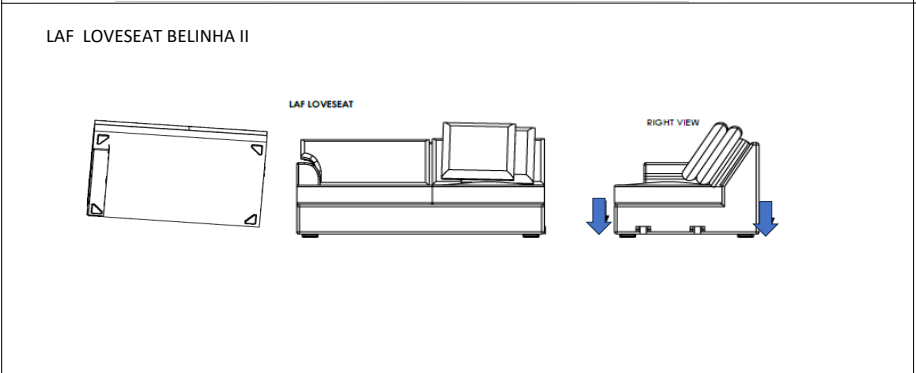

Vendor Information

Vendor Name: LSMX1
Vendor Code: V-005852

Living Space Information

LS SKU: 321638
LS product Name: KIT-BELINHA II TAUPE 3PC SECTIONAL W/RAF FULL SLEEPER
Vendor Model: 1624-3PCSECLAFLEATCORRAFFLSLPR-BE-TAU
Vendor Collection: BELINHA II

LIVING SPACES		
1	RAF FULL SLEEPER LOVESEAT BELINHA II	 X1
2	CORNER BELINHA II	 X1
3	LAF LOVE SEAT BELINHA II	 X1

RAF LOVESEAT BELINHA II BRACKET UP

CORNER BELINHA II BRACKET DOWN

LAF LOVE SEAT BELINHA II