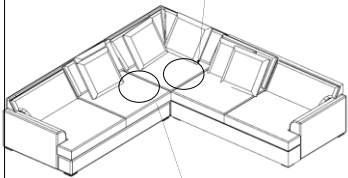

Vendor Information

Vendor Name: LSMX1
Vendor Code: V-005852

Living Space Information

LS SKU: 321638
LS product Name: KIT-BELINHA II TAUPE 3PC SECTIONAL W/RAF FULL SLEEPER
Vendor Model: 1624-3PCSECLAFLEATCORRAFFLSLPR-BE-TAU
Vendor Collection: BELINHA II

LIVING SPACES		
1	RAF FULL SLEEPER LOVESEAT BELINHA II	 X1
2	CORNER BELINHA II	 X1
3	LAF LOVE SEAT BELINHA II	 X1

RAF LOVESEAT BELINHA II BRACKET UP

CORNER BELINHA II BRACKET DOWN

LAF LOVE SEAT BELINHA II