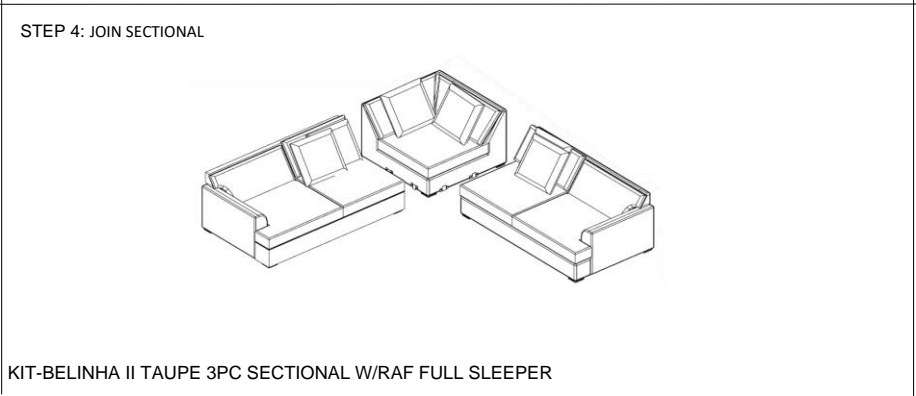

Vendor Information

Vendor Name: LSMX1
Vendor Code: V-005852

Living Space Information

LS SKU: 321638
LS product Name: KIT-BELINHA II TAUPE 3PC SECTIONAL W/RAF FULL SLEEPER
Vendor Model: 1624-3PCSECLAFLEATCORRAFFLSLPR-BE-TAU
Vendor Collection: BELINHA II

LIVING SPACES		
1	RAF FULL SLEEPER LOVESEAT BELINHA II	 X1
2	CORNER BELINHA II	 X1
3	LAF LOVE SEAT BELINHA II	 X1

RAF LOVESEAT BELINHA II BRACKET UP

CORNER BELINHA II BRACKET DOWN

LAF LOVE SEAT BELINHA II