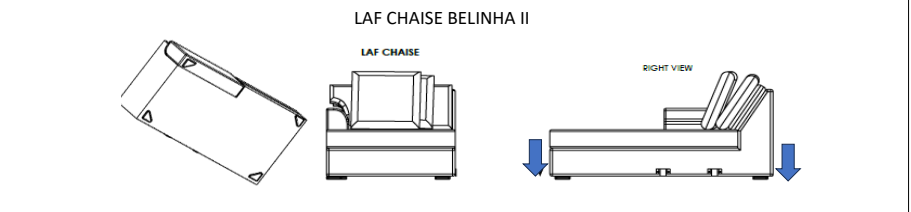

Vendor Information

Vendor Name: LSMX1
Vendor Code: V-005852

Living Space Information

LS SKU: 321636
LS product Name: KIT-BELINHA II TAUPE 4PC FL SLEEPER SECTIONAL W/LAF CHAISE
Vendor Model: 1622-4PCSECRAFFLSLPRCORARMLSEATLAF-C-TAU
Vendor Collection: BELINHA II

LIVING SPACES		
1	RAF FULL SLEEPER LOVESEAT BELINHA II	X1
2	ARMLESS LOVE SEAT BELINHA II	X1
3	CORNER BELINHA II	X1
4	LAF CHAISE BELINHA II	X1

RAF LOVESEAT BELINHA II BRACKET UP

ARMLESS CHAIR BELINHA II BRACKET DOWN