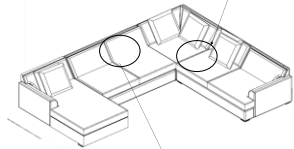

Vendor Information

Vendor Name: LSMX1
Vendor Code: V-005852

Living Space Information

LS SKU: 321636
LS product Name: KIT-BELINHA II TAUPE 4PC FL SLEEPER SECTIONAL W/LAF CHAISE
Vendor Model: 1622-4PCSECRAFFLSLPRCORARMLSEATLAF-C-TAU
Vendor Collection: BELINHA II

LIVING SPACES		
1	RAF FULL SLEEPER LOVESEAT BELINHA II	X1
2	ARMLESS LOVE SEAT BELINHA II	X1
3	CORNER BELINHA II	X1
4	LAF CHAISE BELINHA II	X1

RAF LOVESEAT BELINHA II BRACKET UP

ARMLESS CHAIR BELINHA II BRACKET DOWN