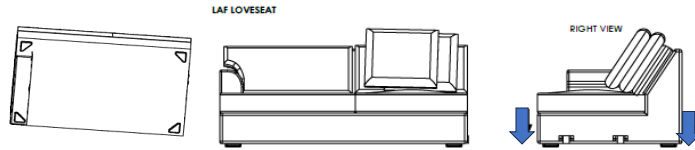

Vendor Information

Vendor Name: LSMX1
Vendor Code: V-005852

Living Space Information

LS SKU: 321635
LS product Name: KIT-BELINHA II TAUPE 4PC FL SLEEPER SECTIONAL W/RAF CHAISE
Vendor Model: 1621-4PCSECLAFFLSLPRCORARMLSEATRAF-C-BE-TAU
Vendor Collection: BELINHA II

LIVING SPACES		
1	LAF SLEEPER LOVESEAT BELINHA II	 X1
2	ARMLESS CHAIR BELINHA II	 X1
3	CORNER BELINHA II	 X1
4	RAF CHAISE BELINHA II	 X1

LAF FULL SLEEPER LOVESEAT BELINHA II

ARMLESS CHAIR BELINHA II

CORNER BELINHA II