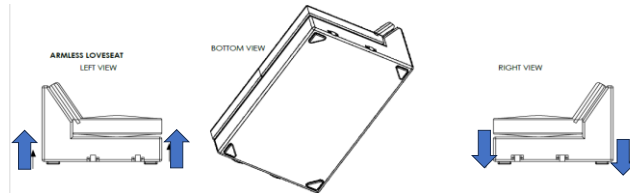

Vendor Information

Vendor Name: LSMX1
Vendor Code: V-005852

Living Space Information

LS SKU: 321635
LS product Name: KIT-BELINHA II TAUPE 4PC FL SLEEPER SECTIONAL W/RAF CHAISE
Vendor Model: 1621-4PCSECLAFFLSLPRCORARMLSEATRAF-C-BE-TAU
Vendor Collection: BELINHA II

LIVING SPACES		
1	LAF SLEEPER LOVESEAT BELINHA II	 X1
2	ARMLESS CHAIR BELINHA II	 X1
3	CORNER BELINHA II	 X1
4	RAF CHAISE BELINHA II	 X1

LAF FULL SLEEPER LOVESEAT BELINHA II

ARMLESS CHAIR BELINHA II

CORNER BELINHA II