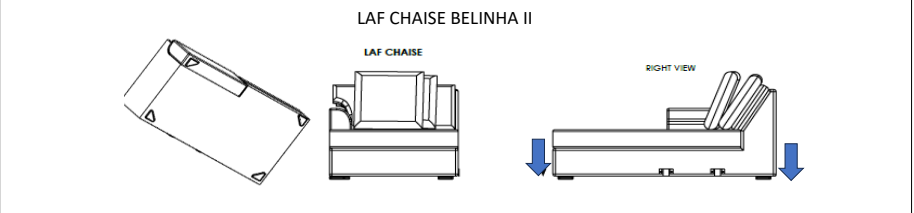

Vendor Information

Vendor Name: LSMX1  
Vendor Code: V-005852

Living Space Information

LS SKU: 321634  
LS product Name: KIT-BELINHA II TAUPE 4PC SECTIONAL W/LAF CHAISE  
Vendor Model: 1620-4PCSECRFLSEATCORARMLSEATLAFCH-BE-TAU  
Vendor Collection: BELINHA II

LIVING SPACES		
1	RAF LOVESEAT BELINHA II	X1
2	ARMLESS LOVE SEAT BELINHA II	X1
3	CORNER BELINHA II	X1
4	LAF CHAISE BELINHA II	X1

KIT-BELINHA II TAUPE 4PC SECTIONAL W/LAF CHAISE