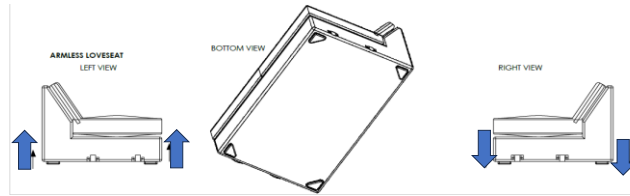

Vendor Information

Vendor Name: LSMX1
Vendor Code: V-005852

Living Space Information

LS SKU: 321633
LS product Name: KIT-BELINHA II TAUPE 4PC SECTIONAL W/RAF CHAISE
Vendor Model: 1619-4PCSECLAFSEATCORARMLSEATRAFC-BE-TAU
Vendor Collection: BELINHA II

LIVING SPACES		
1	LAF LOVESEAT BELINHA II	X1
2	ARMLESS LOVE SEAT BELINHA II	X1
3	CORNER BELINHA II	X1
4	RAF CHAISE BELINHA II	X1

LAF LOVESEAT BELINHA II

ARMLESS LOVE SEAT BELINHA II

CORNER BELINHA II

RAF CHAISE BELINHA II

STEP 4: JOIN SECTIONAL

KIT-BELINHA II TAUPE 4PC SECTIONAL W/RAF CHAISE

LAF LOVESEAT BELINHA II BRACKET DOWN

DETAIL B

CORNER BELINHA II

ARMLESS LOVESEAT BELINHA II SEE DETAIL A BRACKET DOWN

DETAIL A

RAF CHAISE BELINHA II BRACKET UP