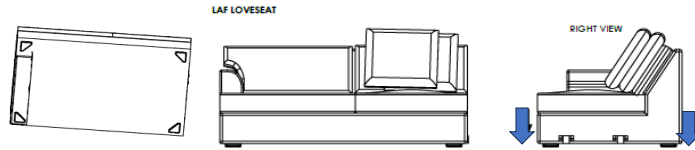

Vendor Information

Vendor Name: LSMX1
Vendor Code: V-005852

Living Space Information

LS SKU: 321633
LS product Name: KIT-BELINHA II TAUPE 4PC SECTIONAL W/RAF CHAISE
Vendor Model: 1619-4PCSECLAFSEATCORARMLSEATRAFC-BE-TAU
Vendor Collection: BELINHA II

LIVING SPACES		
1	LAF LOVESEAT BELINHA II	X1
2	ARMLESS LOVE SEAT BELINHA II	X1
3	CORNER BELINHA II	X1
4	RAF CHAISE BELINHA II	X1

LAF LOVESEAT BELINHA II

ARMLESS LOVE SEAT BELINHA II

CORNER BELINHA II

RAF CHAISE BELINHA II

STEP 4: JOIN SECTIONAL

KIT-BELINHA II TAUPE 4PC SECTIONAL W/RAF CHAISE

LAF LOVESEAT BELINHA II BRACKET DOWN

DETAIL B

CORNER BELINHA II

ARMLESS LOVESEAT BELINHA II SEE DETAIL A BRACKET DOWN

DETAIL A

RAF CHAISE BELINHA II BRACKET UP