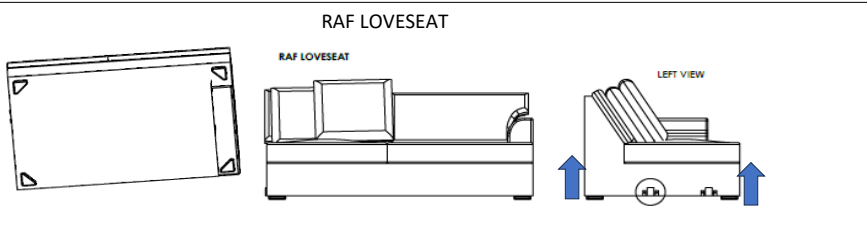

Vendor Information

Vendor Name: LSMX1
Vendor Code: V-005852

Living Space Information

LS SKU: 321630
LS product Name: KIT-BELINHA II TAUPE 3PC SCTNL W/LAF CHAISE
Vendor Model: 1616-3PCSECR AFLSEAT ARMCHL AFC-BE-TAU
Vendor Collection: BELINHA II

LIVING SPACES		
1	RAF LOVESEAT BELINHA II	X1
2	ARMLESS CHAIR BELINHA II	X1
3	LAF CHAISE BELINHA II	X1