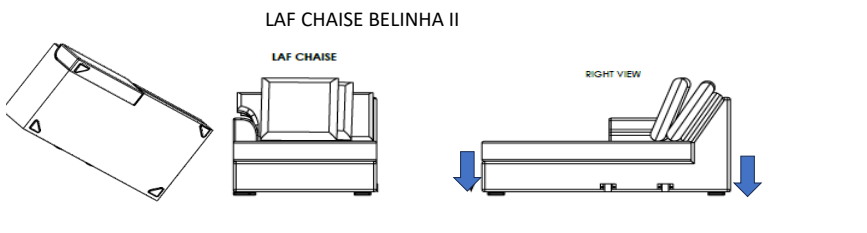

Vendor Information

Vendor Name: LSMX1  
Vendor Code: V-005852

Living Space Information

LS SKU: 321630  
LS product Name: KIT-BELINHA II TAUPE 3PC SCTNL W/LAF CHAISE  
Vendor Model: 1616-3PCSECR AFLSEAT ARMCHL AFC-BE-TAU  
Vendor Collection: BELINHA II

LIVING SPACES		
1	RAF LOVESEAT BELINHA II	X1
2	ARMLESS CHAIR BELINHA II	X1
3	LAF CHAISE BELINHA II	X1

RAF LOVESEAT BELINHA II BRACKET UP

ARMLESS CHAIR BELINHA II BRACKET DOWN

ARMLESS CHAIR BELINHA II BRACKET UP