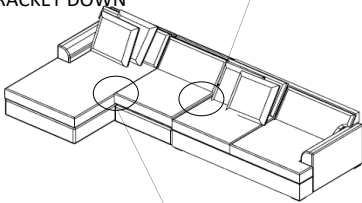

Vendor Information

Vendor Name: LSMX1  
Vendor Code: V-005852

Living Space Information

LS SKU: 321630  
LS product Name: KIT-BELINHA II TAUPE 3PC SCTNL W/LAF CHAISE  
Vendor Model: 1616-3PCSECR AFLSEAT ARMCHL AFC-BE-TAU  
Vendor Collection: BELINHA II

LIVING SPACES		
1	RAF LOVESEAT BELINHA II	X1
2	ARMLESS CHAIR BELINHA II	X1
3	LAF CHAISE BELINHA II	X1

RAF LOVESEAT BELINHA II BRACKET UP

ARMLESS CHAIR BELINHA II BRACKET DOWN

ARMLESS CHAIR BELINHA II BRACKET UP