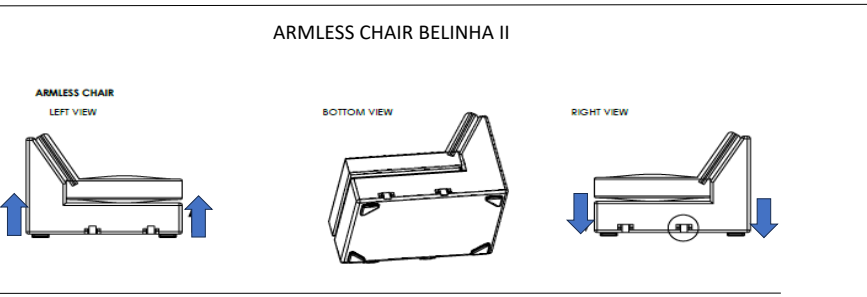

Vendor Information

Vendor Name: LSMX1  
Vendor Code: V-005852

Living Space Information

LS SKU: 321630  
LS product Name: KIT-BELINHA II TAUPE 3PC SCTNL W/LAF CHAISE  
Vendor Model: 1616-3PCSECR AFLSEAT ARMCHL AFC-BE-TAU  
Vendor Collection: BELINHA II

LIVING SPACES		
1	RAF LOVESEAT BELINHA II	X1
2	ARMLESS CHAIR BELINHA II	X1
3	LAF CHAISE BELINHA II	X1

RAF LOVESEAT BELINHA II BRACKET UP

ARMLESS CHAIR BELINHA II BRACKET DOWN

ARMLESS CHAIR BELINHA II BRACKET UP