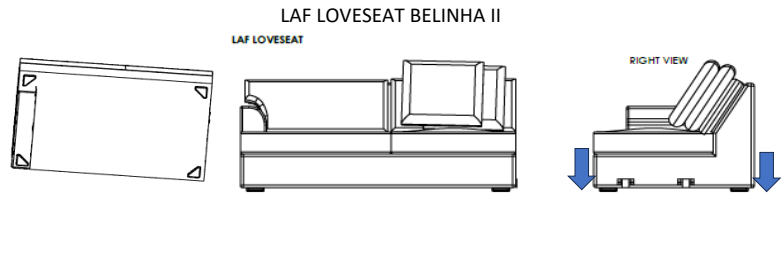

LIVING SPACES

Vendor Information

Vendor Name: LSMX1
Vendor Code: V-005852

Living Space Information

LS SKU: 321629
LS product Name: KIT-BELINHA II TAUPE 3PC SCTNL W/RAF CHAISE

Vendor Model: 1615-3PCSECLAFLESEATARMCHRAFC-BE-TAU
Vendor Collection: BELINHA II

LIVING SPACES		
1	LAF LOVESEAT BELINHA II	X1
2	ARMLESS CHAIR BELINHA II	X1
3	RAF CHAISE BELINHA II	X1

LAF LOVESEAT BELINHA II BRACKET DOWN

ARMLESS CHAIR BELINHA II BRACKET DOWN

ARMLESS CHAIR BELINHA II BRACKET DOWN