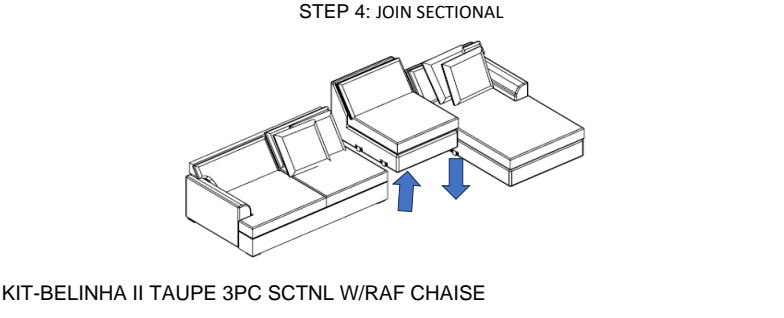

LIVING SPACES

Vendor Information

Vendor Name: LSMX1
Vendor Code: V-005852

Living Space Information

LS SKU: 321629
LS product Name: KIT-BELINHA II TAUPE 3PC SCTNL W/RAF CHAISE

Vendor Model: 1615-3PCSECLAFLESEATARMCHRAFC-BE-TAU
Vendor Collection: BELINHA II

LIVING SPACES		
1	LAF LOVESEAT BELINHA II	X1
2	ARMLESS CHAIR BELINHA II	X1
3	RAF CHAISE BELINHA II	X1

LAF LOVESEAT BELINHA II BRACKET DOWN

ARMLESS CHAIR BELINHA II BRACKET DOWN

ARMLESS CHAIR BELINHA II BRACKET DOWN