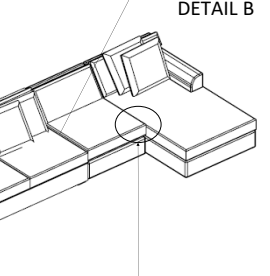

ARMLESS CHAIR BELINHA II BRACKET DOWN