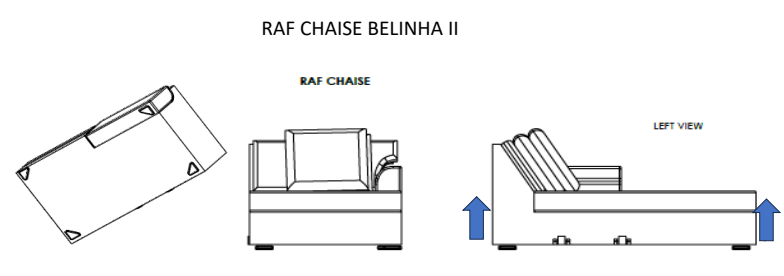

LIVING SPACES

Vendor Information

Vendor Name: LSMX1
Vendor Code: V-005852

Living Space Information

LS SKU: 321629
LS product Name: KIT-BELINHA II TAUPE 3PC SCTNL W/RAF CHAISE

Vendor Model: 1615-3PCSECLAFLESEATARMCHRAFC-BE-TAU
Vendor Collection: BELINHA II

LIVING SPACES		
1	LAF LOVESEAT BELINHA II	X1
2	ARMLESS CHAIR BELINHA II	X1
3	RAF CHAISE BELINHA II	X1