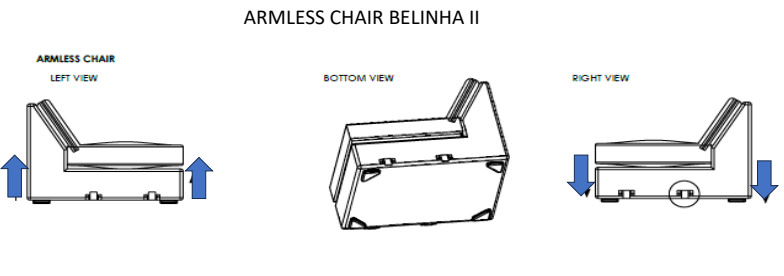

LIVING SPACES

Vendor Information

Vendor Name: LSMX1
Vendor Code: V-005852

Living Space Information

LS SKU: 321629
LS product Name: KIT-BELINHA II TAUPE 3PC SCTNL W/RAF CHAISE

Vendor Model: 1615-3PCSECLAFLESEATARMCHRAFC-BE-TAU
Vendor Collection: BELINHA II

LIVING SPACES		
1	LAF LOVESEAT BELINHA II	X1
2	ARMLESS CHAIR BELINHA II	X1
3	RAF CHAISE BELINHA II	X1

LAF LOVESEAT BELINHA II BRACKET DOWN

ARMLESS CHAIR BELINHA II BRACKET DOWN

ARMLESS CHAIR BELINHA II BRACKET DOWN