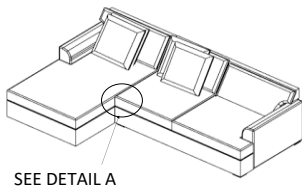

Vendor Information

Vendor Name: LSMX1
Vendor Code: V-005852

Living Space Information

LS SKU: 321628
LS product Name: KIT-BELINHA II TAUPE 2PC FL SLEEPER SCTNL W/LAF CHAISE
Vendor Model: 1614-2PCSECRAFFLSLPRLAFC-BE-TAU
Vendor Collection: BELINHA II

1	RAF FULL SLEEPER LOVESEAT BELINHA II	 X1
2	LAF CHAISE BELINHA II	 X1

RAF LOVESEAT BELINHA II BRACKET UP

LAF CHAISE BELINHA II BRACKET DOWN

DETAIL A

STEP 4: JOIN SECTIONAL

KIT-BELINHA II TAUPE 2PC FL SLEEPER SCTNL W/LAF CHAISE