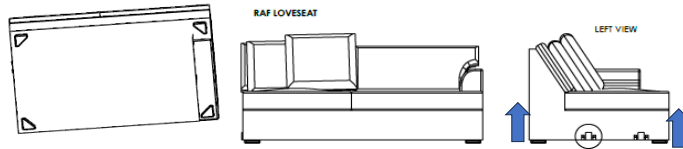

Vendor Information

Vendor Name: LSMX1
Vendor Code: V-005852

Living Space Information

LS SKU: 321628
LS product Name: KIT-BELINHA II TAUPE 2PC FL SLEEPER SCTNL W/LAF CHAISE
Vendor Model: 1614-2PCSECRAFFLSLPRLAFC-BE-TAU
Vendor Collection: BELINHA II

1	RAF FULL SLEEPER LOVESEAT BELINHA II	 X1
2	LAF CHAISE BELINHA II	 X1

RAF LOVESEAT BELINHA II BRACKET UP

LAF CHAISE BELINHA II BRACKET DOWN

DETAIL A

STEP 4: JOIN SECTIONAL

KIT-BELINHA II TAUPE 2PC FL SLEEPER SCTNL W/LAF CHAISE