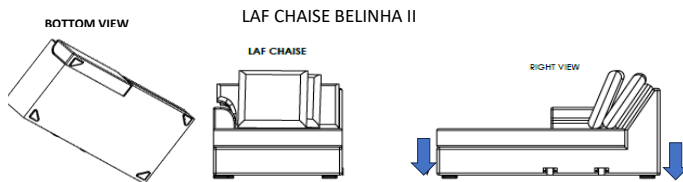

Vendor Information

Vendor Name: LSMX1
Vendor Code: V-005852

Living Space Information

LS SKU: 321628
LS product Name: KIT-BELINHA II TAUPE 2PC FL SLEEPER SCTNL W/LAF CHAISE
Vendor Model: 1614-2PCSECRAFFLSLPRLAFC-BE-TAU
Vendor Collection: BELINHA II

1	RAF FULL SLEEPER LOVESEAT BELINHA II	 X1
2	LAF CHAISE BELINHA II	 X1

RAF LOVESEAT BELINHA II BRACKET UP

LAF CHAISE BELINHA II BRACKET DOWN

DETAIL A

STEP 4: JOIN SECTIONAL

KIT-BELINHA II TAUPE 2PC FL SLEEPER SCTNL W/LAF CHAISE