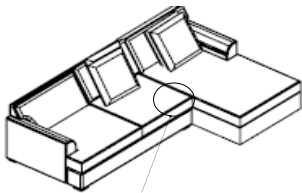

Vendor Information

Vendor Name: LSMX1  
Vendor Code: V-005852

Living Space Information

LS SKU: 321627  
LS product Name: KIT-BELINHA II TAUPE 2PC FL SLEEPER SCTNL W/RAF CHAISE  
Vendor Model: 1613-2PCSECLAFFLSLPRRAF-C-BE-TAU  
Vendor Collection: BELINHA II

1	LAF FULL SLEEPER LOVESEAT BELINHA II	 X1
2	RAF CHAISE BELINHA II	 X1

SEE DETAIL A

LAF FULL SLEEPER LOVESEAT BELINHA II  
BRACKET DOWN

RAF CHAISE BELINHA II  
BRACKET UP

DETAIL A

KIT-BELINHA II TAUPE 2PC FL SLEEPER SCTNL W/RAF CHAISE