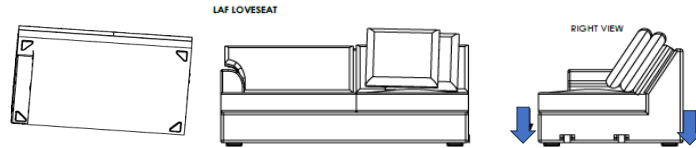

Vendor Information

Vendor Name: LSMX1
Vendor Code: V-005852

Living Space Information

LS SKU: 321613
LS product Name: KIT-BELINHA II OPAL 4PC SECTIONAL
Vendor Model: 1583-4PCSECRFLSEATCORARMCHLAFLSEAT-BE-OPA
Vendor Collection: BELINHA II

1	LAF LOVESEAT BELINHA II		X1
2	ARMLESS CHAIR BELINHA II		X1
3	CORNER BELINHA II		X1
4	RAF LOVESEAT		X1

LAF LOVESEAT BELINHA II

ARMLESS CHAIR BELINHA II

CORNER BELINHA II

RAF LOVESEAT

STEP 4: JOIN SECTIONAL