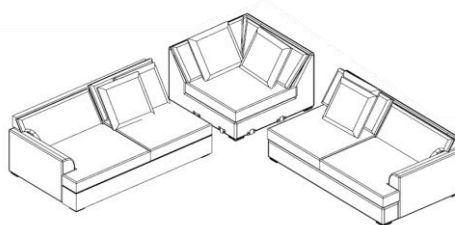

Vendor Information

Vendor Name: LSMX1
Vendor Code: V-005852

Living Space Information

LS SKU: 321612
LS product Name: KIT-BELINHA II OPAL 3PC SECTIONAL
Vendor Model: 1582-3PCSECFRFLSEATCORLAFSEAT-BE-OPA
Vendor Collection: BELINHA II

LIVING SPACES		
1	RAF LOVESEAT BELINHA II	 X1
2	CORNER BELINHA II	 X1
3	LAF LOVE SEAT BELINHA II	 X1

RAF LOVESEAT BELINHA II BRACKET UP

CORNER BELINHA II BRACKET DOWN

CORNER BELINHA II BRACKET UP

LAF LOVESEAT BELINHA II BRACKET DOWN

STEP 4: JOIN SECTIONAL

KIT-BELINHA II OPAL 3PC SECTIONAL