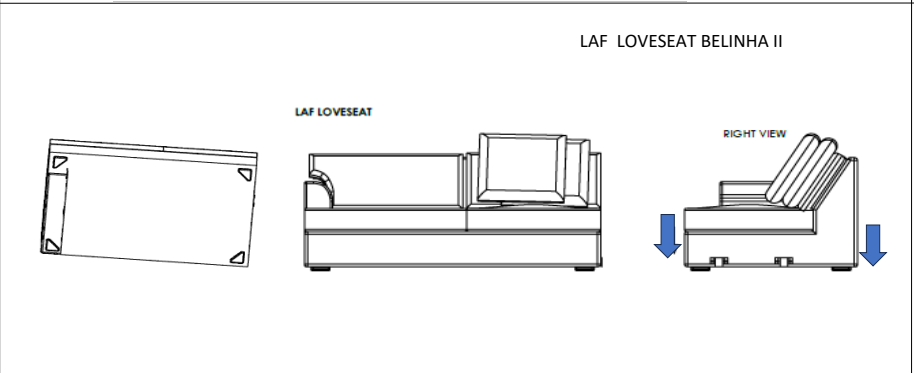

Vendor Information

Vendor Name: LSMX1
Vendor Code: V-005852

Living Space Information

LS SKU: 321612
LS product Name: KIT-BELINHA II OPAL 3PC SECTIONAL
Vendor Model: 1582-3PCSECFRFLSEATCORLAFSEAT-BE-OPA
Vendor Collection: BELINHA II

LIVING SPACES		
1	RAF LOVESEAT BELINHA II	 X1
2	CORNER BELINHA II	 X1
3	LAF LOVE SEAT BELINHA II	 X1

RAF LOVESEAT BELINHA II BRACKET UP

CORNER BELINHA II BRACKET DOWN

CORNER BELINHA II BRACKET UP

LAF LOVESEAT BELINHA II BRACKET DOWN

STEP 4: JOIN SECTIONAL

KIT-BELINHA II OPAL 3PC SECTIONAL