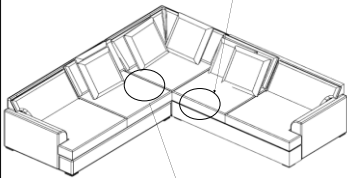

Vendor Information

Vendor Name: LSMX1
Vendor Code: V-005852

Living Space Information

LS SKU: 321612
LS product Name: KIT-BELINHA II OPAL 3PC SECTIONAL
Vendor Model: 1582-3PCSECFRFLSEATCORLAFSEAT-BE-OPA
Vendor Collection: BELINHA II

LIVING SPACES		
1	RAF LOVESEAT BELINHA II	 X1
2	CORNER BELINHA II	 X1
3	LAF LOVE SEAT BELINHA II	 X1

RAF LOVESEAT BELINHA II BRACKET UP

CORNER BELINHA II BRACKET DOWN

CORNER BELINHA II BRACKET UP

LAF LOVESEAT BELINHA II BRACKET DOWN