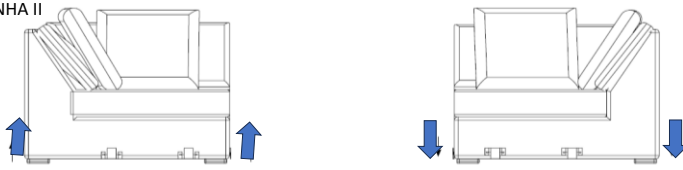

Vendor Information

Vendor Name: LSMX1
 Vendor Code: V-005852

Living Space Information

LS SKU: 321610
 LS product Name: KIT-BELINHA II OPAL 3PC SECTIONAL W/LAF FULL SLEEPER
 Vendor Model: 1580-3PCSSECR AFLSEATCORLAF FL SLPR-BE-OPA
 Vendor Collection: BELINHA II

LIVING SPACES	
1	LAF SLEEPER LOVESEAT BELINHA II X1
2	CORNER BELINHA II X1
3	RAF LOVESEAT BELINHA II X1

LAF FULL SLEEPER LOVESEAT BELINHA II

CORNER BELINHA II

RAF LOVESEAT

STEP 4: JOIN SECTIONAL

KIT-BELINHA II OPAL 3PC SECTIONAL W/LAF FULL SLEEPER