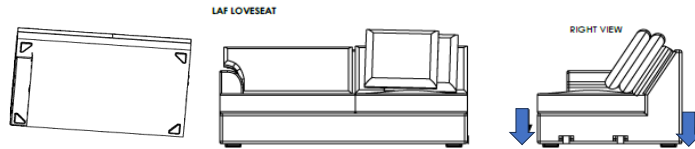

Vendor Information

Vendor Name: LSMX1
 Vendor Code: V-005852

Living Space Information

LS SKU: 321610
 LS product Name: KIT-BELINHA II OPAL 3PC SECTIONAL W/LAF FULL SLEEPER
 Vendor Model: 1580-3PCSSECR AFLSEATCORLAF FL SLPR-BE-OPA
 Vendor Collection: BELINHA II

LIVING SPACES	
1	LAF SLEEPER LOVESEAT BELINHA II X1
2	CORNER BELINHA II X1
3	RAF LOVESEAT BELINHA II X1

LAF FULL SLEEPER LOVESEAT BELINHA II

CORNER BELINHA II

RAF LOVESEAT

STEP 4: JOIN SECTIONAL

KIT-BELINHA II OPAL 3PC SECTIONAL W/LAF FULL SLEEPER