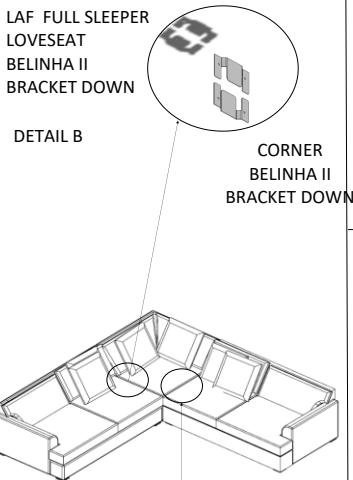

Vendor Information

Vendor Name: LSMX1
 Vendor Code: V-005852

Living Space Information

LS SKU: 321610
 LS product Name: KIT-BELINHA II OPAL 3PC SECTIONAL W/LAF FULL SLEEPER
 Vendor Model: 1580-3PCSSECR AFLSEATCORLAF FL SLPR-BE-OPA
 Vendor Collection: BELINHA II

LIVING SPACES	
1	LAF SLEEPER LOVESEAT BELINHA II X1
2	CORNER BELINHA II X1
3	RAF LOVESEAT BELINHA II X1

LAF FULL SLEEPER LOVESEAT BELINHA II

CORNER BELINHA II

RAF LOVESEAT

STEP 4: JOIN SECTIONAL

KIT-BELINHA II OPAL 3PC SECTIONAL W/LAF FULL SLEEPER