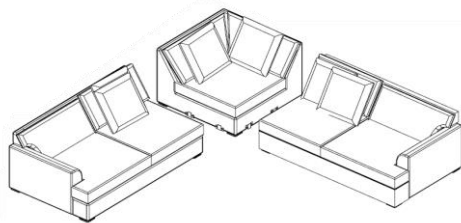

Vendor Information

Vendor Name: LSMX1
 Vendor Code: V-005852

Living Space Information

LS SKU: 321610
 LS product Name: KIT-BELINHA II OPAL 3PC SECTIONAL W/LAF FULL SLEEPER
 Vendor Model: 1580-3PCSSECR AFLSEATCORLAF FL SLPR-BE-OPA
 Vendor Collection: BELINHA II

LIVING SPACES	
1	LAF SLEEPER LOVESEAT BELINHA II X1
2	CORNER BELINHA II X1
3	RAF LOVESEAT BELINHA II X1

LAF FULL SLEEPER LOVESEAT BELINHA II

CORNER BELINHA II

RAF LOVESEAT

STEP 4: JOIN SECTIONAL

KIT-BELINHA II OPAL 3PC SECTIONAL W/LAF FULL SLEEPER